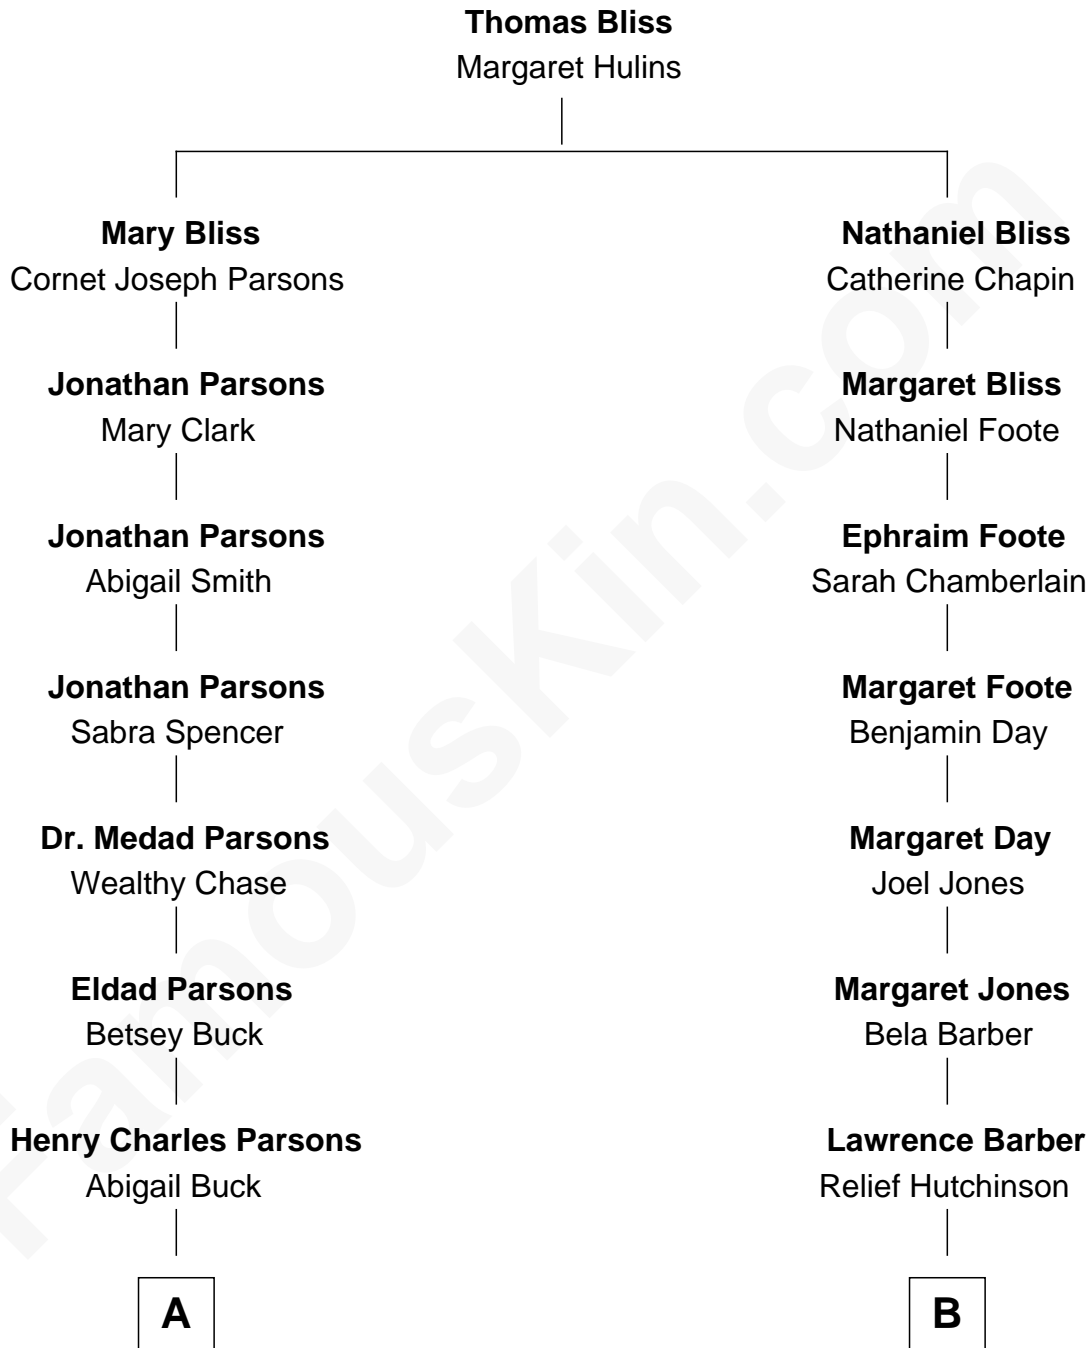

# FamousKin.com Relationship Chart of

**John Wayne**

*Movie Actor*

9th cousin 1 time removed of

**Warren Buffett**

*Chairman & CEO, Berkshire Hathaway*

**A**

**Wealthy Chase Parsons**  
Marion Mitchell Morrison

**Clyde Leonard Morrison**  
Mary Alberta Brown

**John Wayne**  
*Movie Actor*

**B**

**Ford Bela Barber**  
Susan Ann Watson

**Stella Frances Barber**  
John Ammon Stahl

**Leila Stahl**  
Howard Homan Buffett