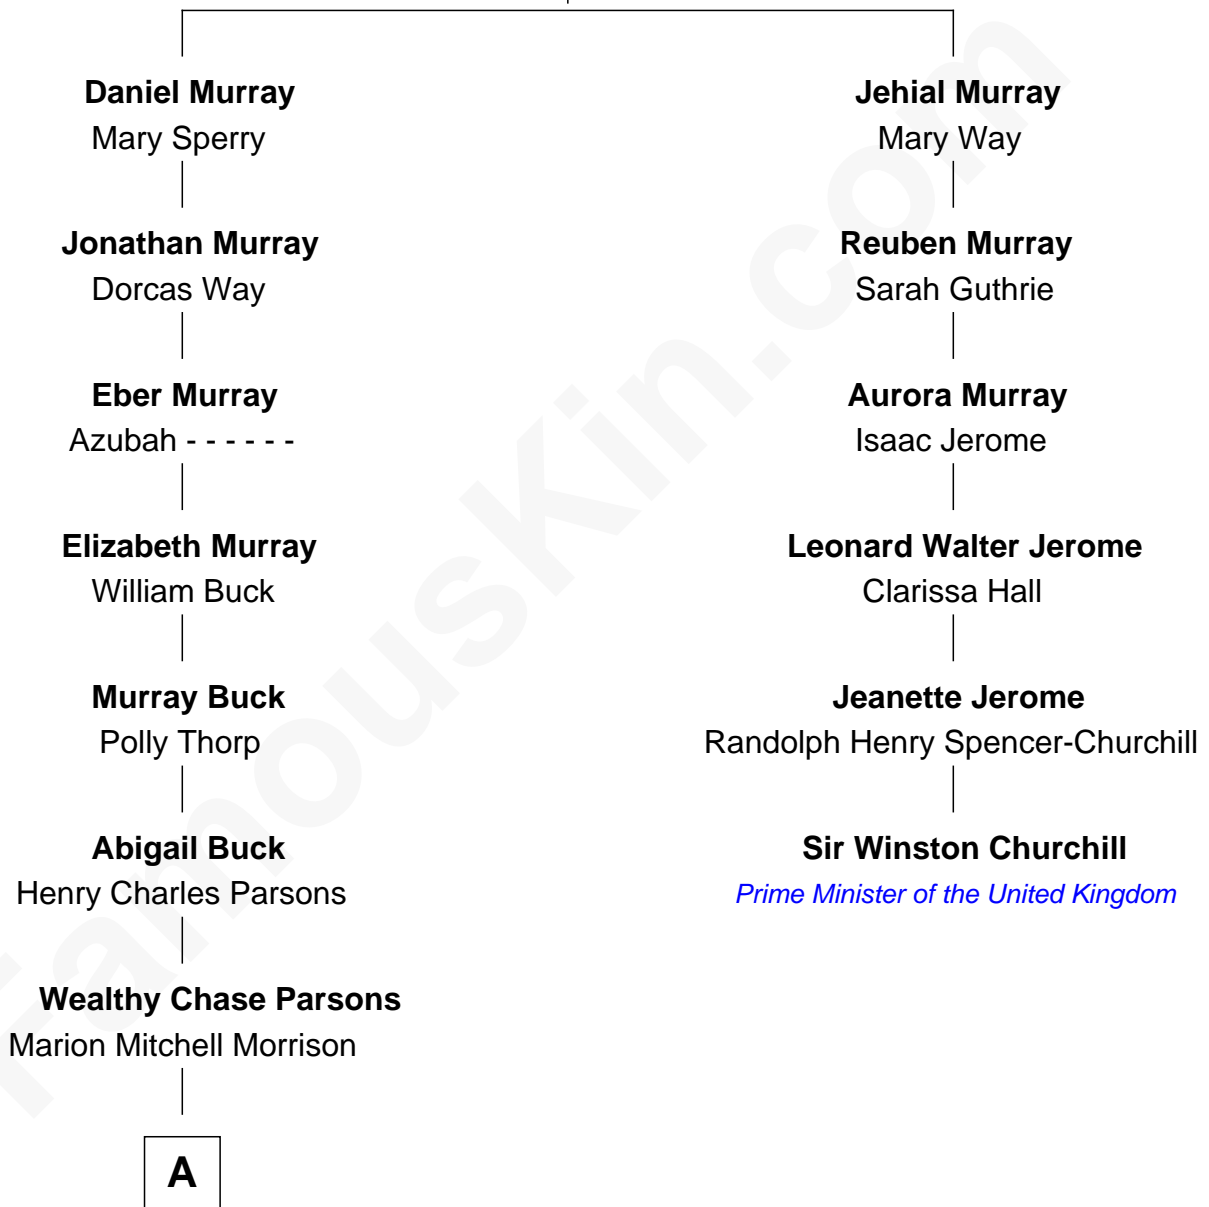

# FamousKin.com Relationship Chart of

**John Wayne**

*Movie Actor*

5th cousin 3 times removed of

**Sir Winston Churchill**

*Prime Minister of the United Kingdom*

**Jonathan Murray**

Anna Bradley

**A**

—  
**Clyde Leonard Morrison**

Mary Alberta Brown

—  
**John Wayne**

*Movie Actor*

FamousKin.com