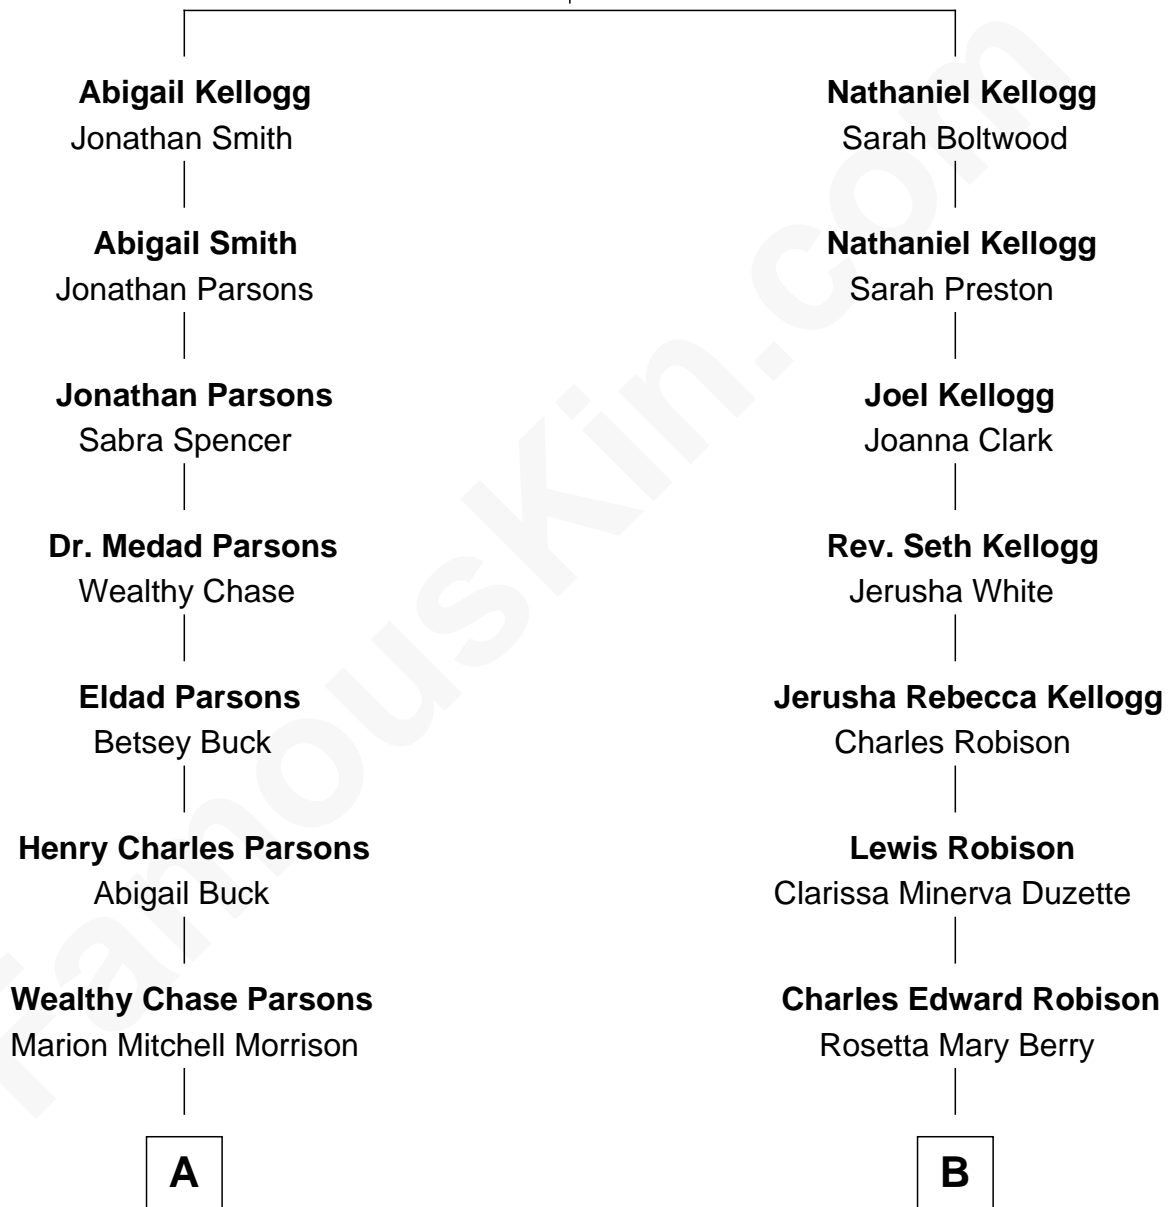

# FamousKin.com Relationship Chart of

**John Wayne**

*Movie Actor*

8th cousin 1 time removed of

**Mitt Romney**

*70th Governor of Massachusetts*

**Joseph Kellogg**

Abigail Terry

FamousKin.com