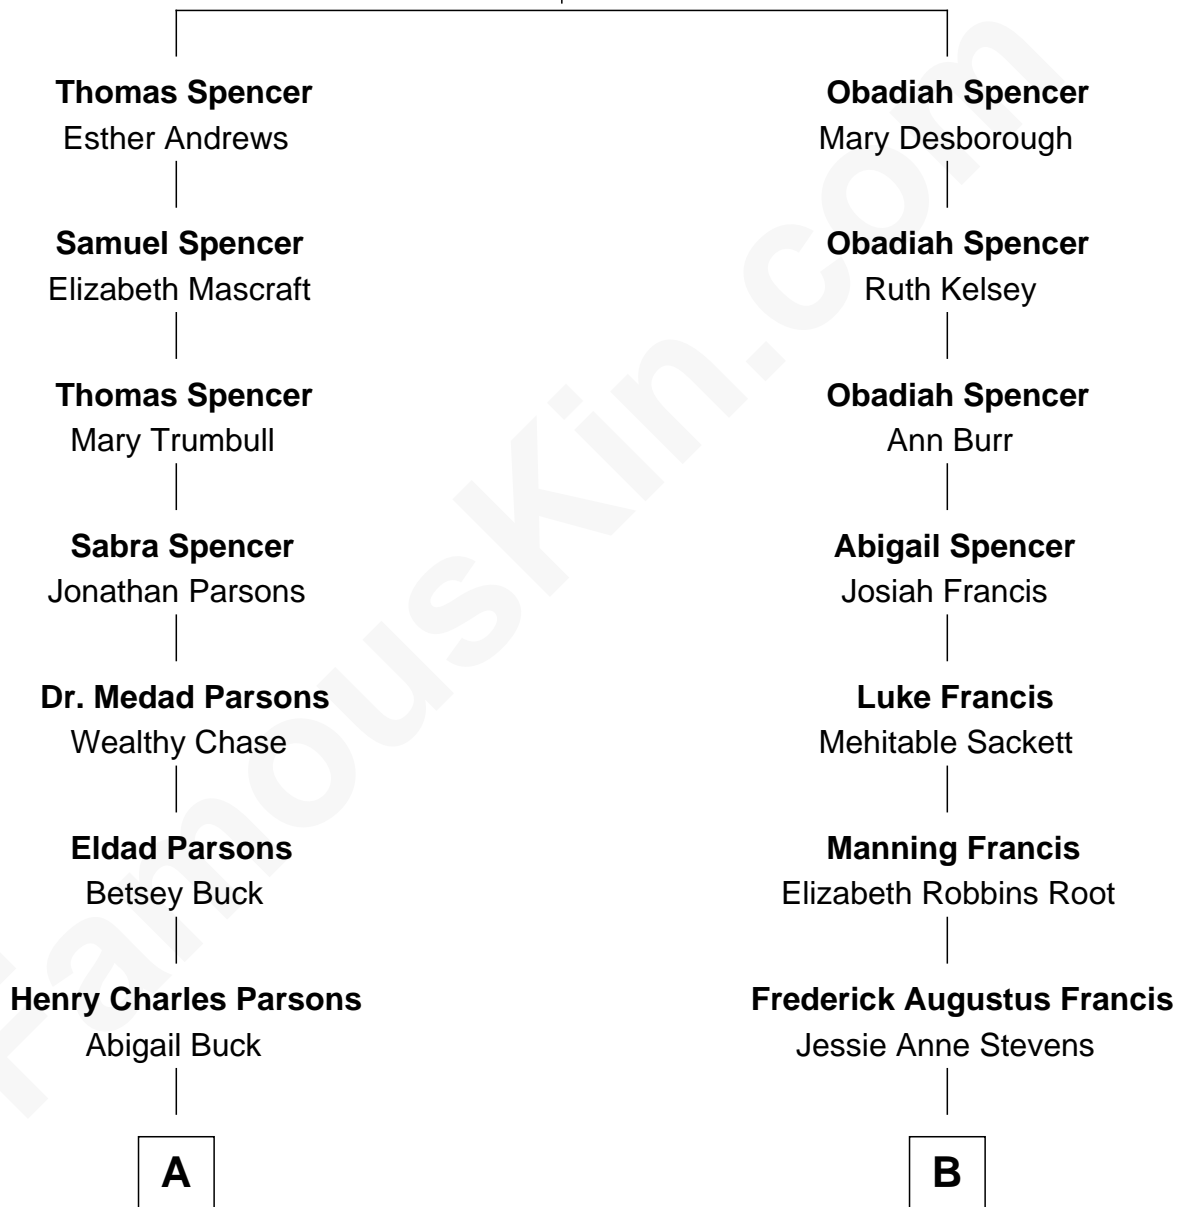

FamousKin.com Relationship Chart of

John Wayne

Movie Actor

9th cousin of

Nancy (Davis) Reagan

First Lady of President Ronald Reagan

Thomas Spencer

Anne Dorryfall

A

Wealthy Chase Parsons
Marion Mitchell Morrison

Clyde Leonard Morrison
Mary Alberta Brown

John Wayne
Movie Actor

B

Anne Ayers Francis
John Newell Robbins

Kenneth Seymour Robbins
Edith Prescott Lockett

Nancy (Davis) Reagan
First Lady of Ronald Reagan