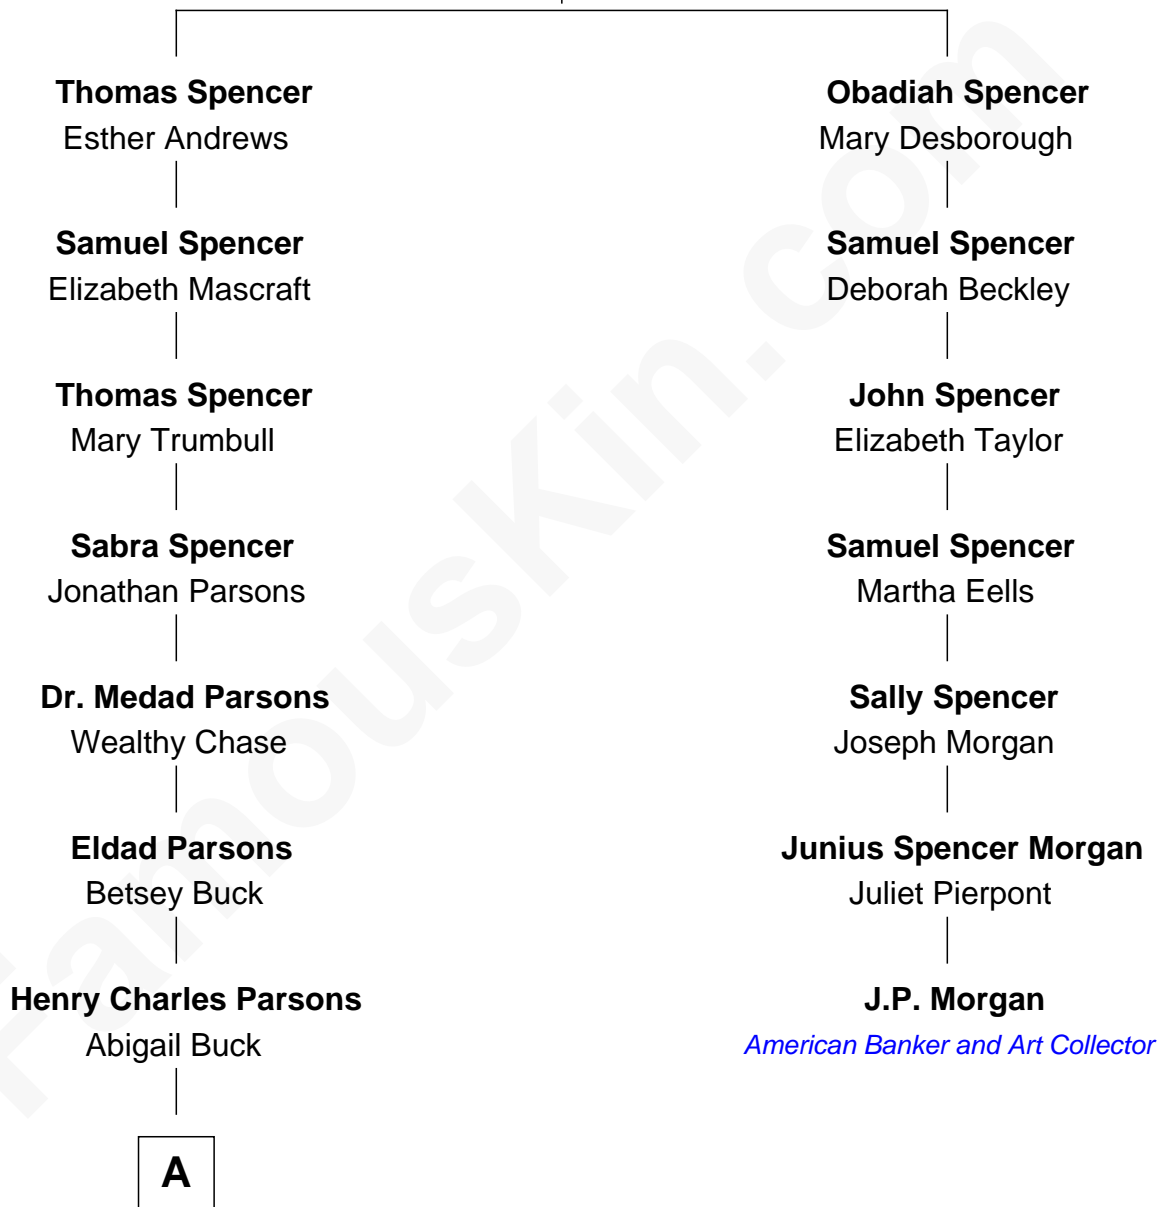

FamousKin.com Relationship Chart of

John Wayne

Movie Actor

6th cousin 3 times removed of

J.P. Morgan

American Banker and Art Collector

Thomas Spencer

Anne Dorryfall

A

—
Wealthy Chase Parsons

Marion Mitchell Morrison

—
Clyde Leonard Morrison

Mary Alberta Brown

—
John Wayne

Movie Actor

FamousKin.com