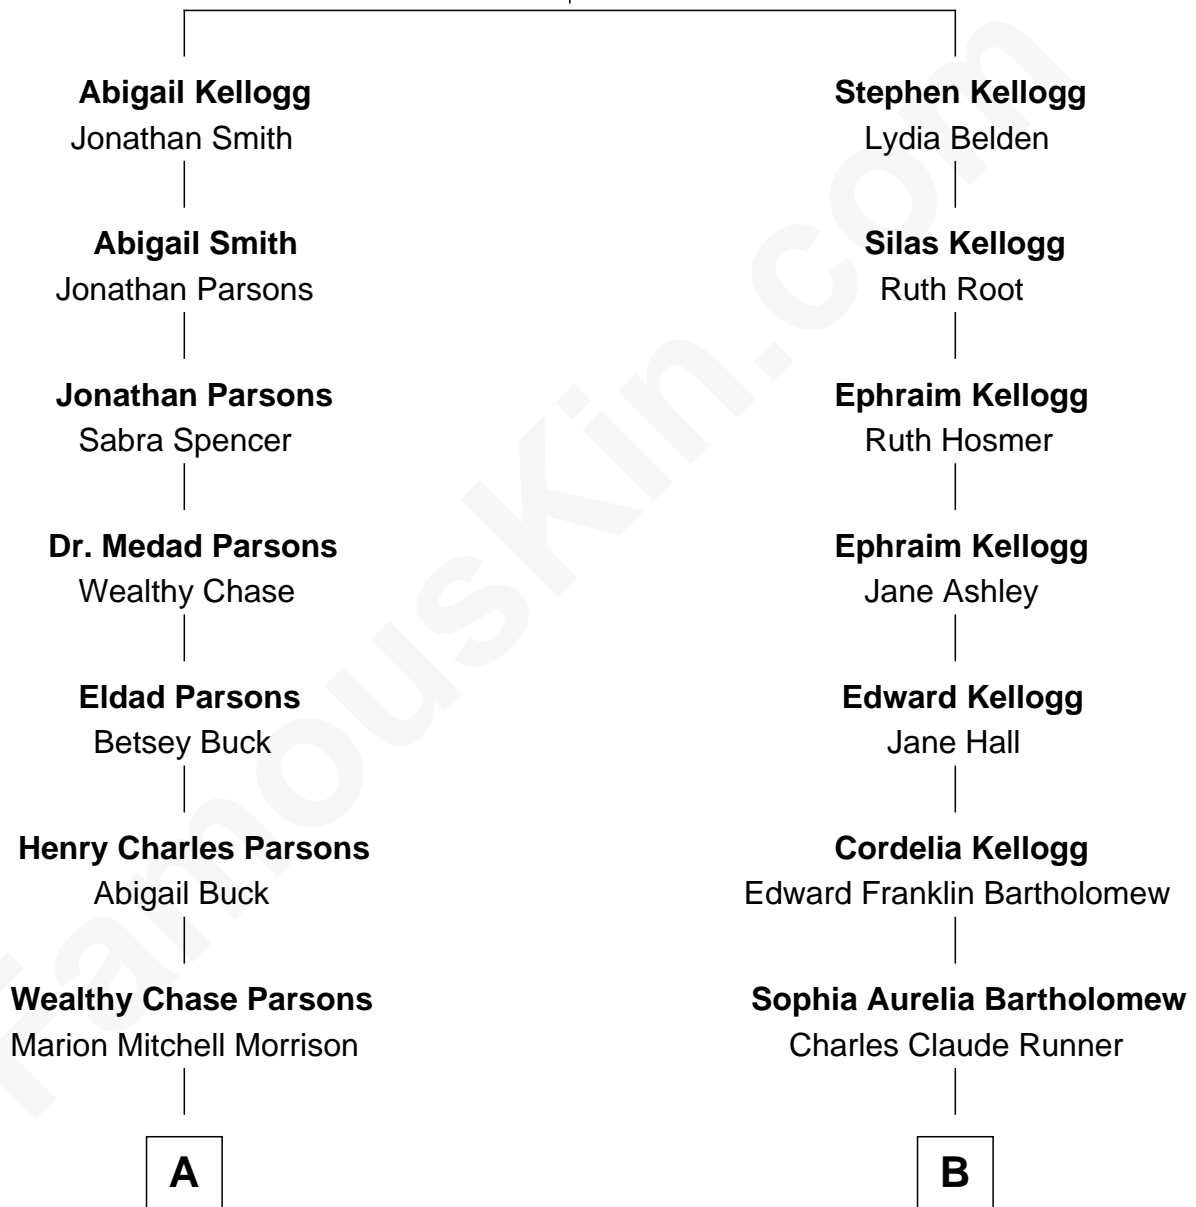

FamousKin.com Relationship Chart of

John Wayne

Movie Actor

8th cousin 1 time removed of

Clint Eastwood

TV & Film Actor and Director

Joseph Kellogg

Abigail Terry

FamousKin.com