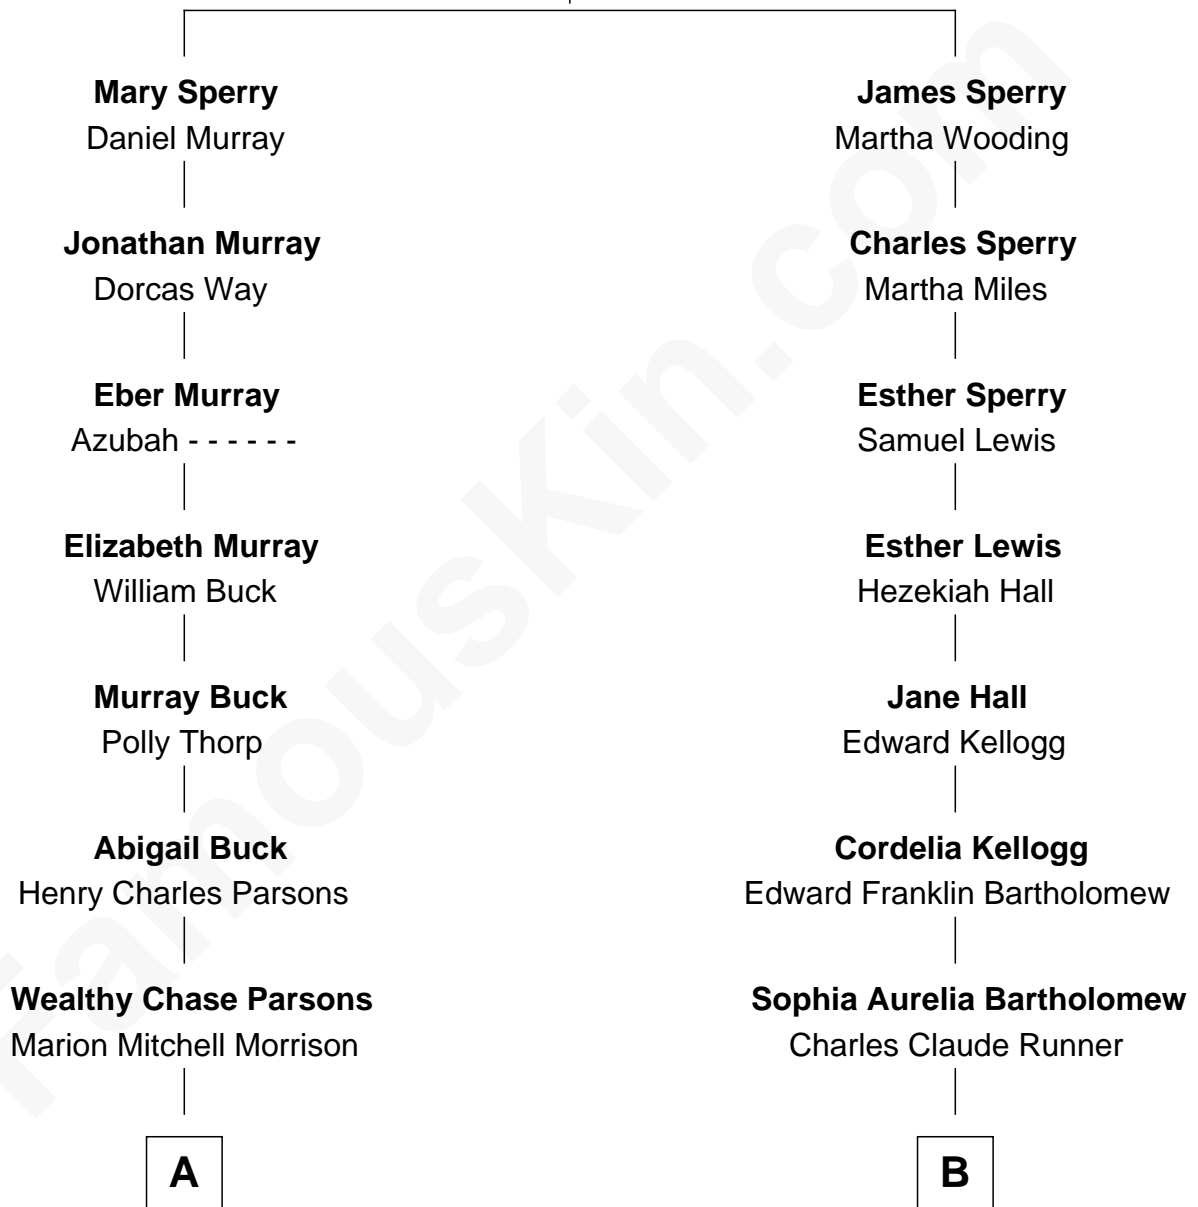

FamousKin.com Relationship Chart of

John Wayne

Movie Actor

8th cousin 1 time removed of

Clint Eastwood

TV & Film Actor and Director

Richard Sperry
Martha Mansfield

FamousKin.com