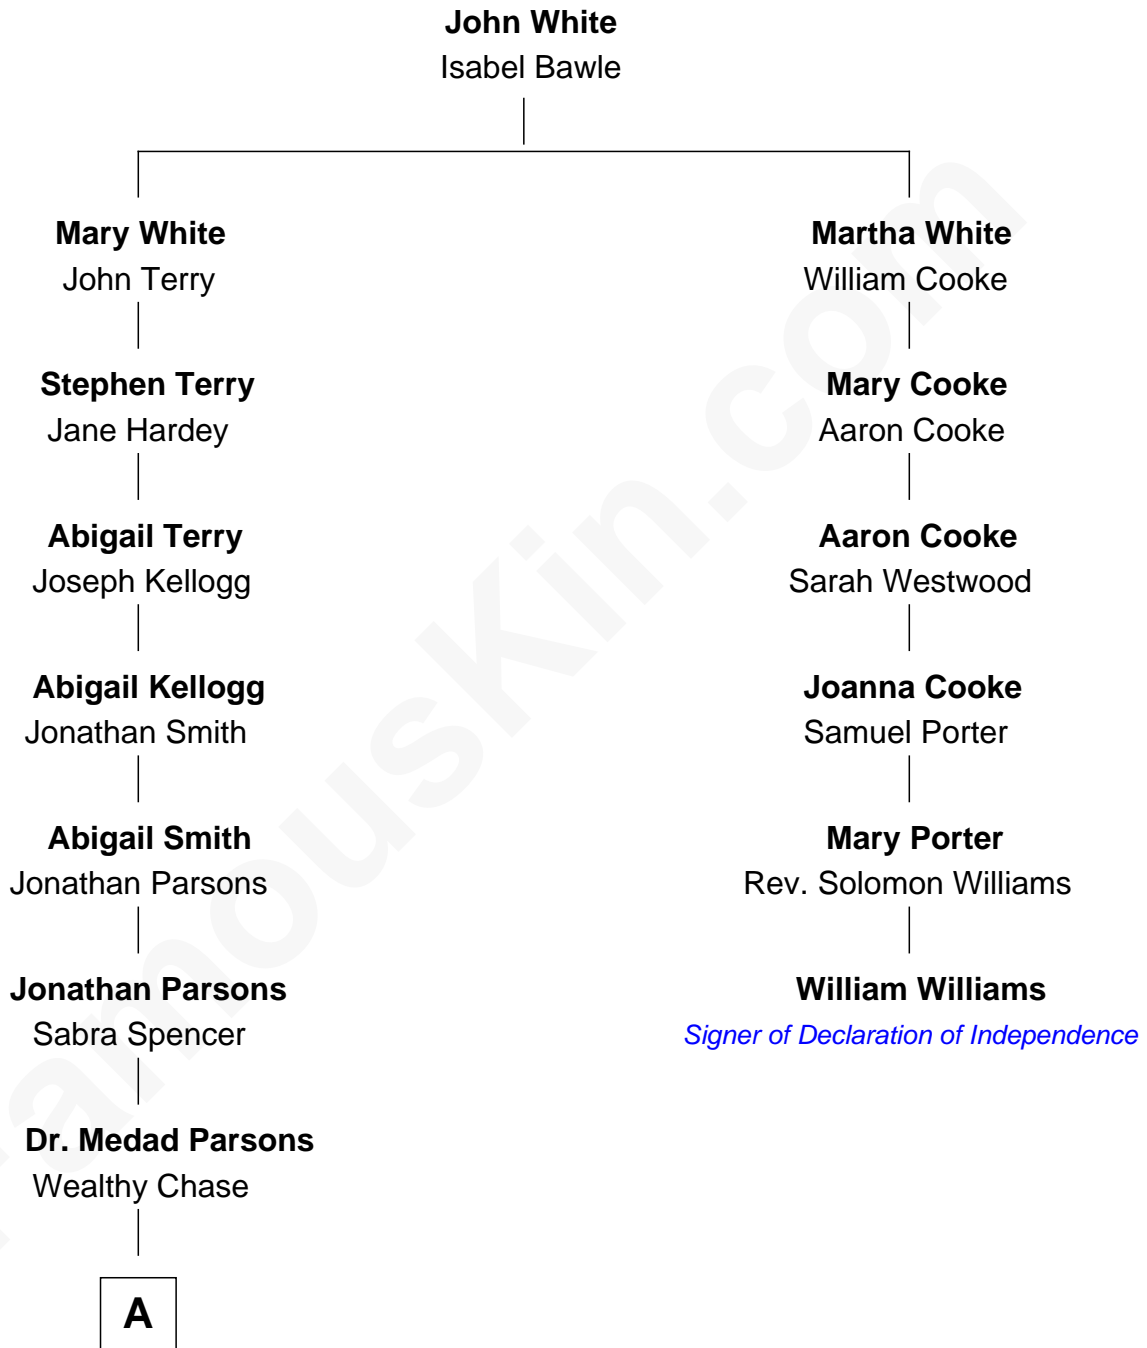

# FamousKin.com Relationship Chart of

**John Wayne**

*Movie Actor*

5th cousin 6 times removed of

**William Williams**

*Signer of the Declaration of Independence*

**A**

—  
**Eldad Parsons**

Betsey Buck

—  
**Henry Charles Parsons**

Abigail Buck

—  
**Wealthy Chase Parsons**

Marion Mitchell Morrison

—  
**Clyde Leonard Morrison**

Mary Alberta Brown

—  
**John Wayne**