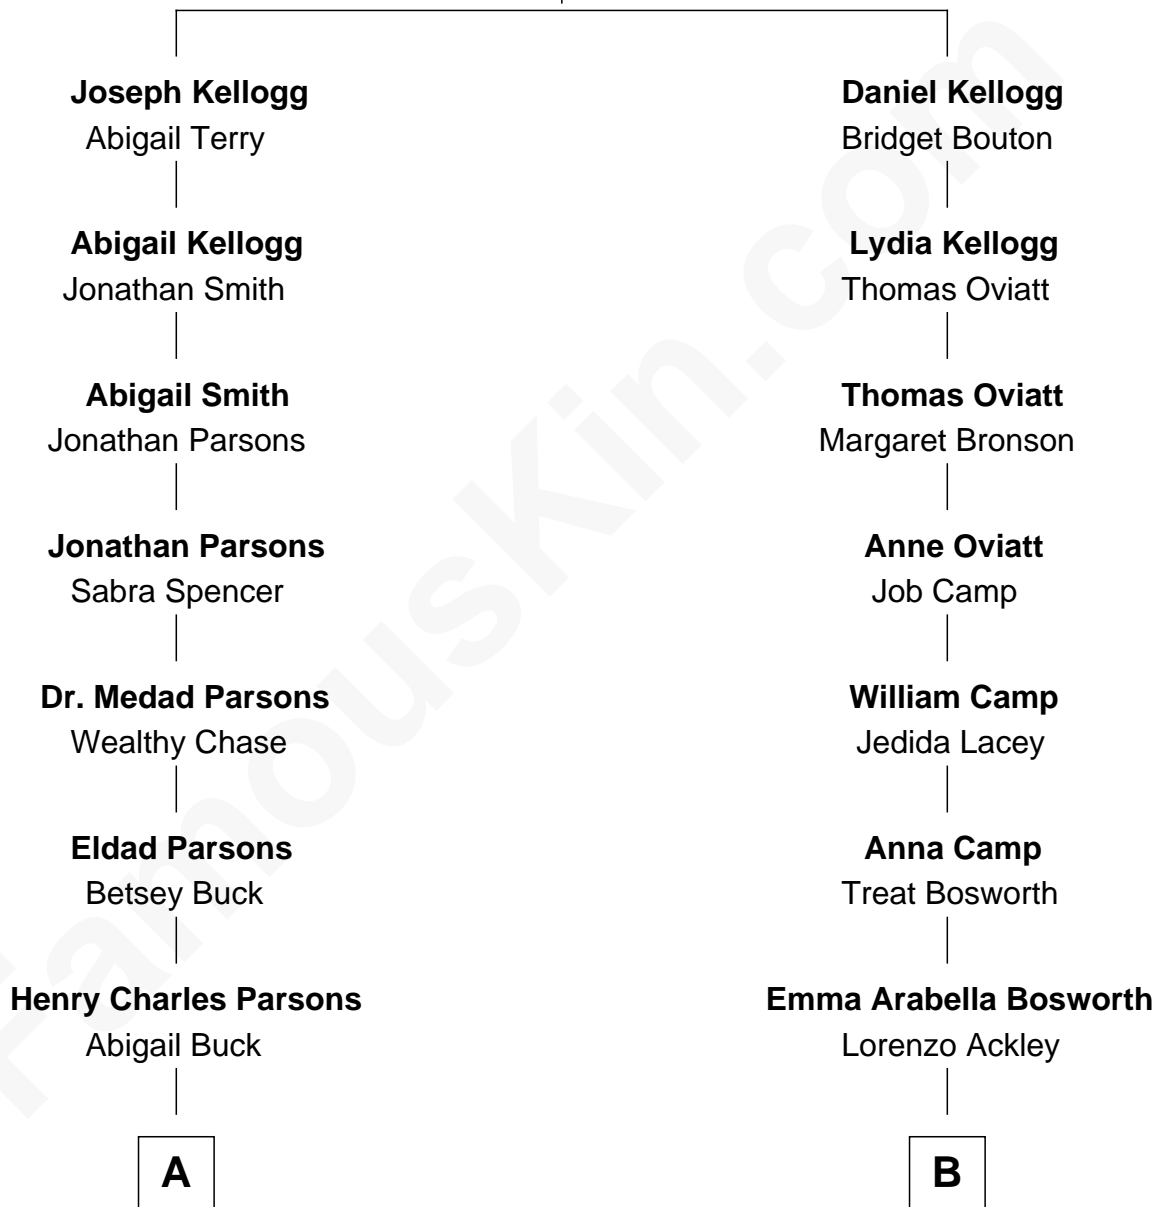

# FamousKin.com Relationship Chart of

**John Wayne**

*Movie Actor*

9th cousin 2 times removed of

**Sydney Biddle Barrows**

*Mayflower Madam*

**Martyn Kellogg**

Prudence Bird

**A**

**Wealthy Chase Parsons**  
Marion Mitchell Morrison

**Clyde Leonard Morrison**  
Mary Alberta Brown

**John Wayne**  
*Movie Actor*

**B**

**Helen Eva Ackley**  
William Gildersleeve Parke

**Elizabeth Parke**  
Percy Ballantine