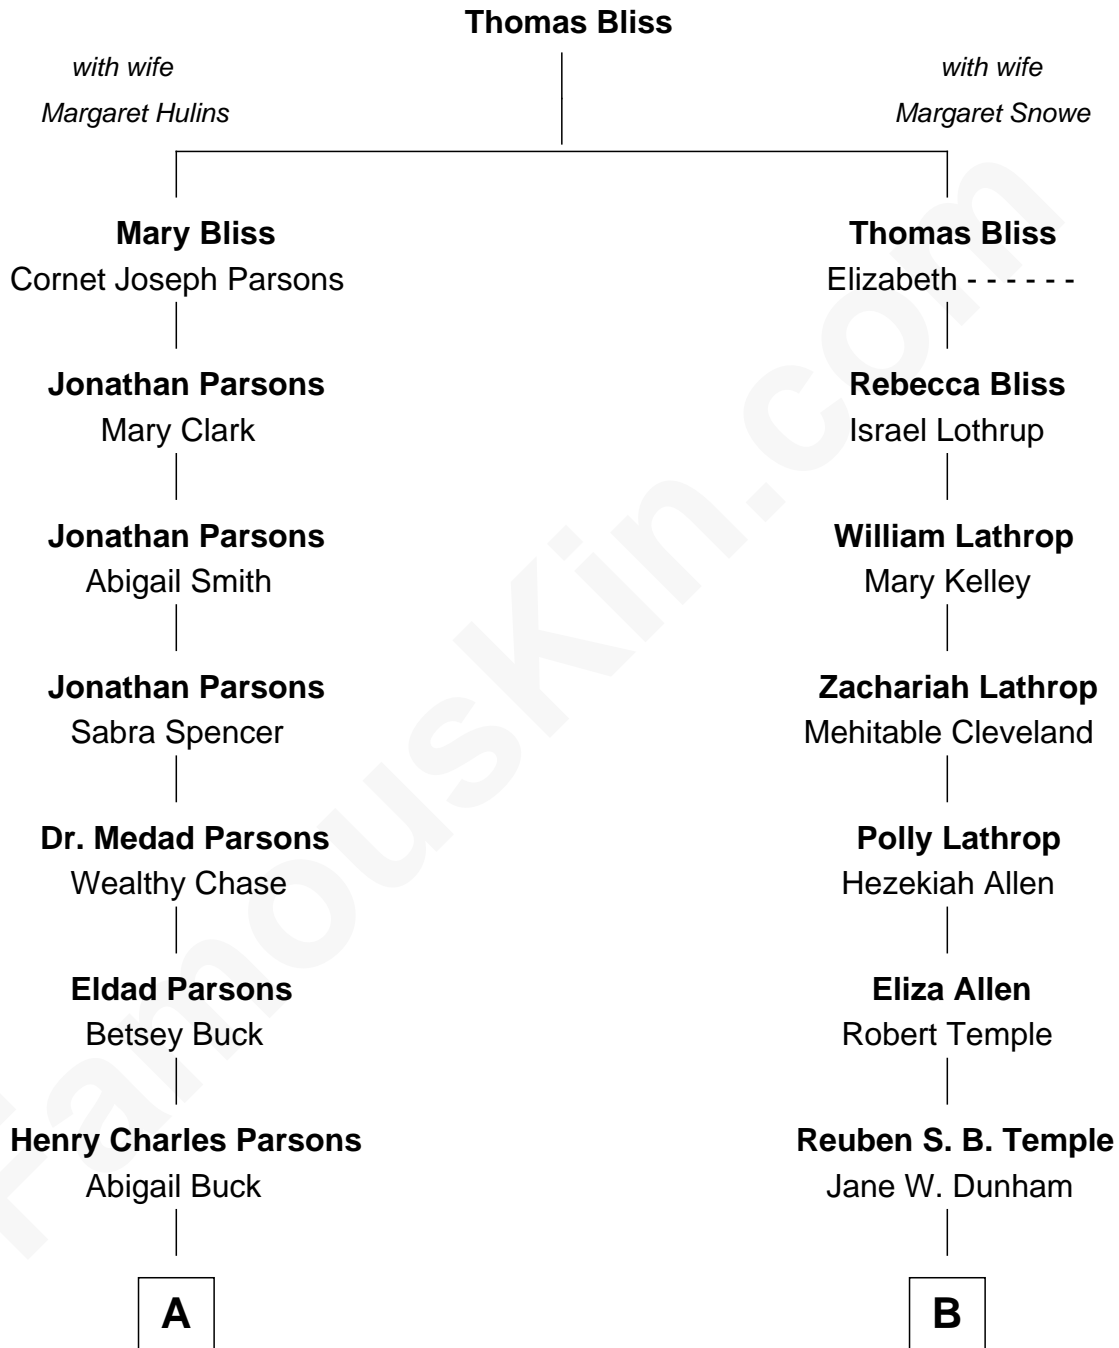

# FamousKin.com Relationship Chart of

**John Wayne**

*Movie Actor*

9th cousin of

**Shirley Temple**

*Movie Actress*

**A**

**Wealthy Chase Parsons**  
Marion Mitchell Morrison

**Clyde Leonard Morrison**  
Mary Alberta Brown

**John Wayne**  
*Movie Actor*

**B**

**Francis Marion Temple**  
Cynthia Fell Yeager

**George Francis Temple**  
Gertrude Amelia Krieger

**Shirley Temple**  
*Movie Actress*