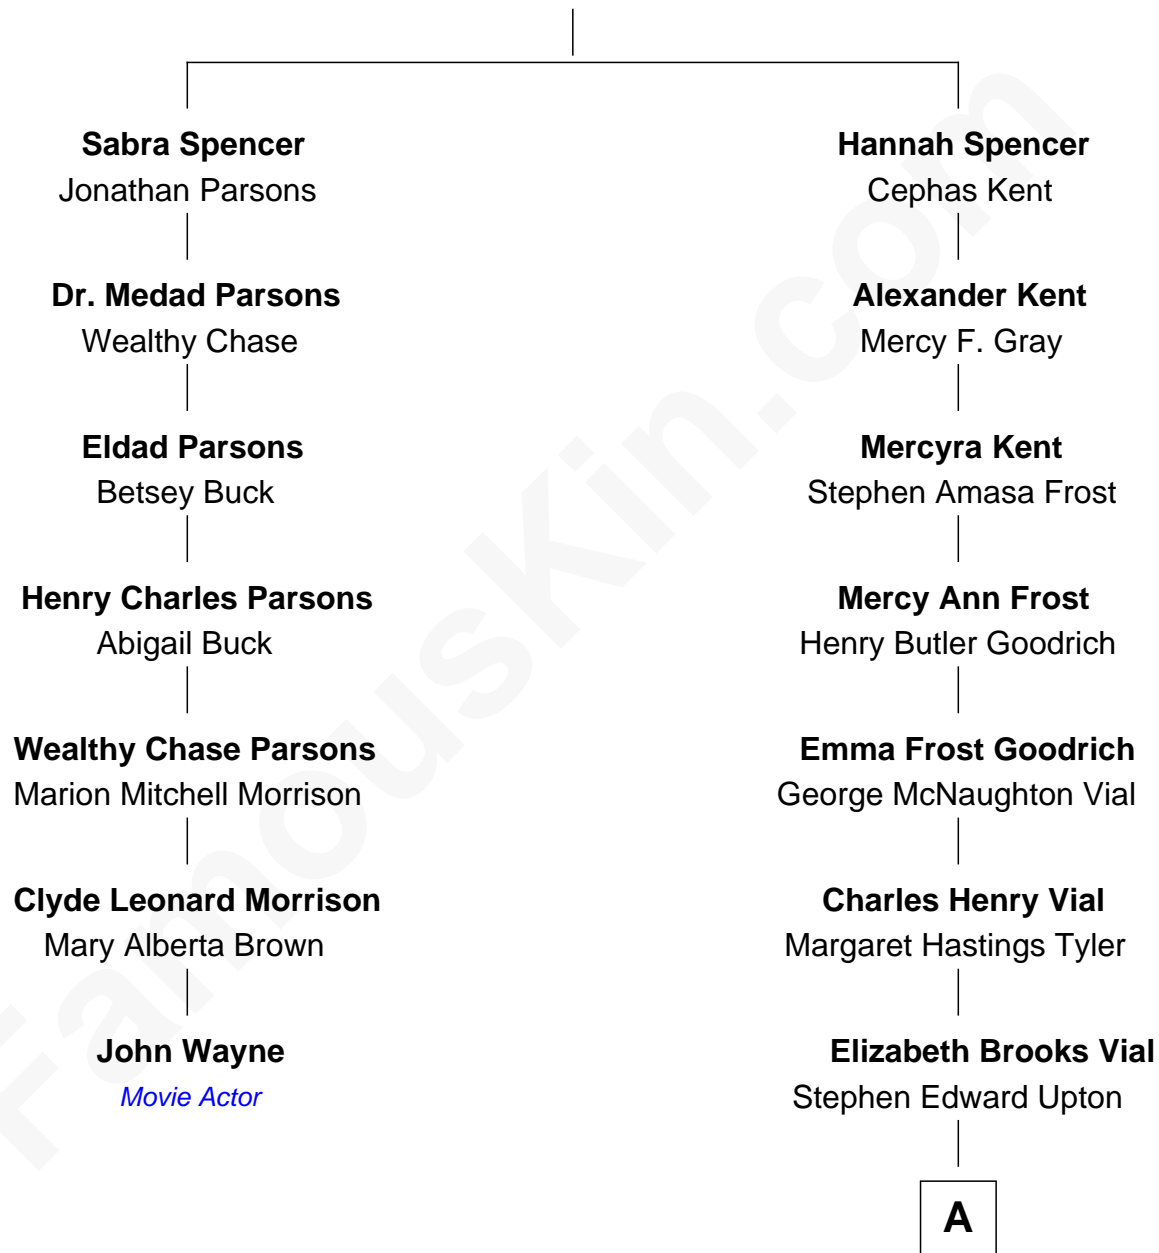

FamousKin.com Relationship Chart of

John Wayne

Movie Actor

6th cousin 2 times removed of

Kate Upton

Sports Illustrated Swimsuit Cover Model

Thomas Spencer

Mary Trumbull

A

Jefferson Matthew Upton
Shelley Fawn Davis

Kate Upton
Model and Actress

FamousKin.com