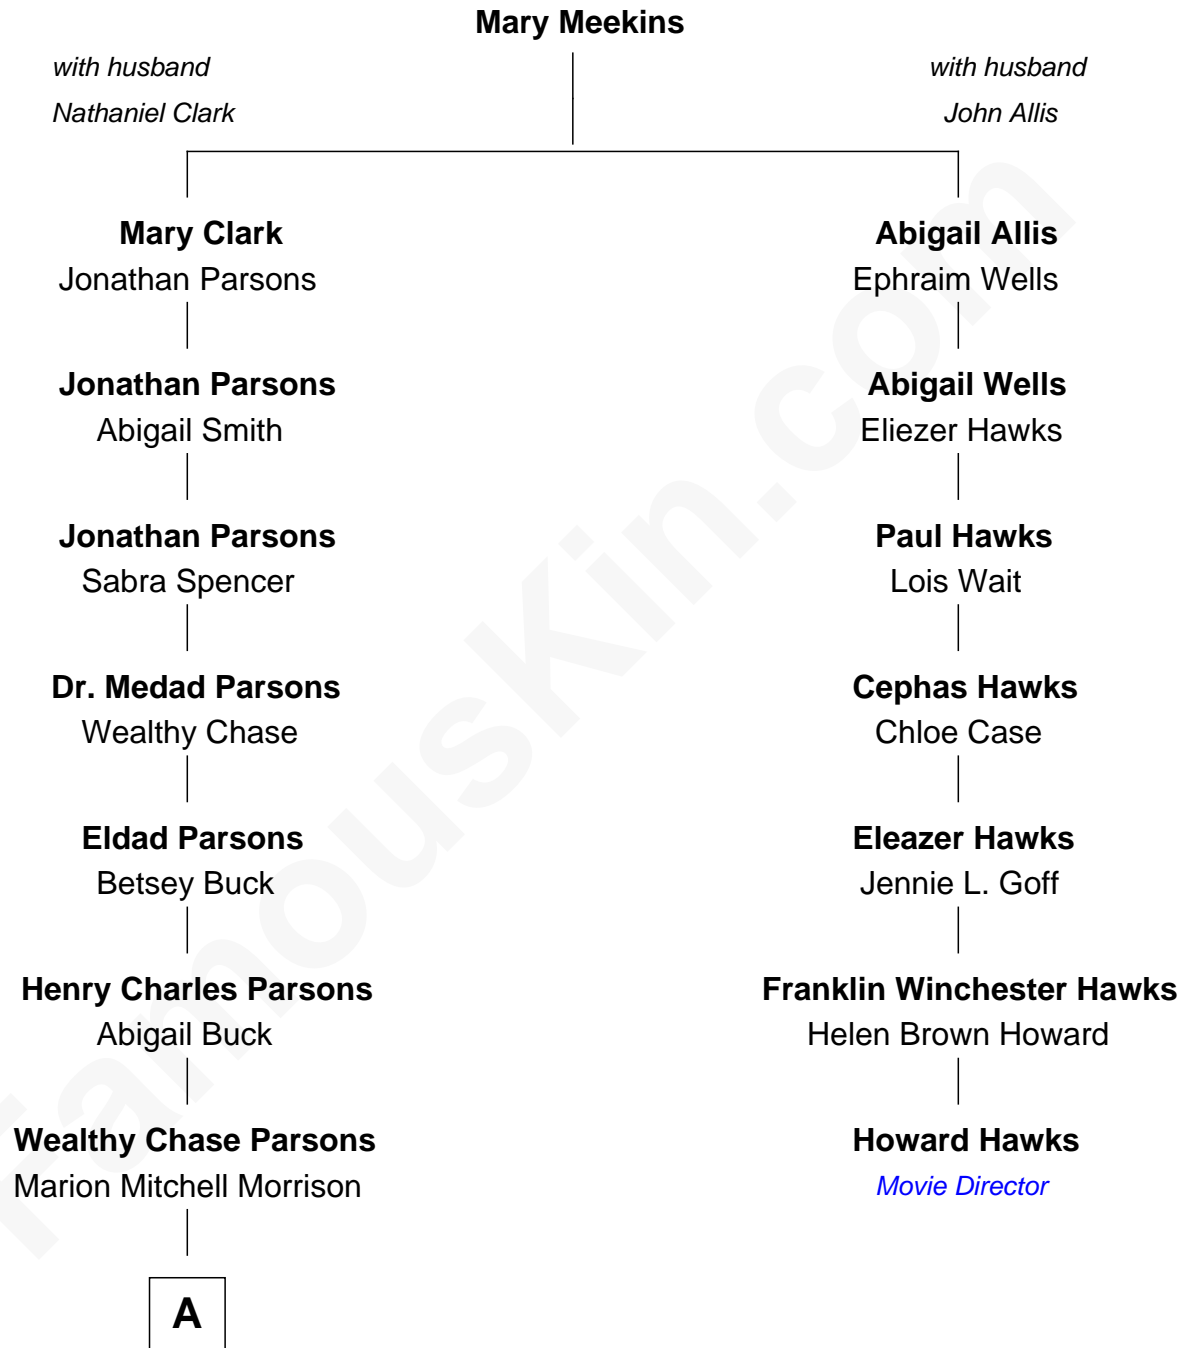

FamousKin.com Relationship Chart of

John Wayne

Movie Actor

6th cousin 2 times removed of

Howard Hawks

Movie Director

A

—
Clyde Leonard Morrison

Mary Alberta Brown

—
John Wayne

Movie Actor

FamousKin.com