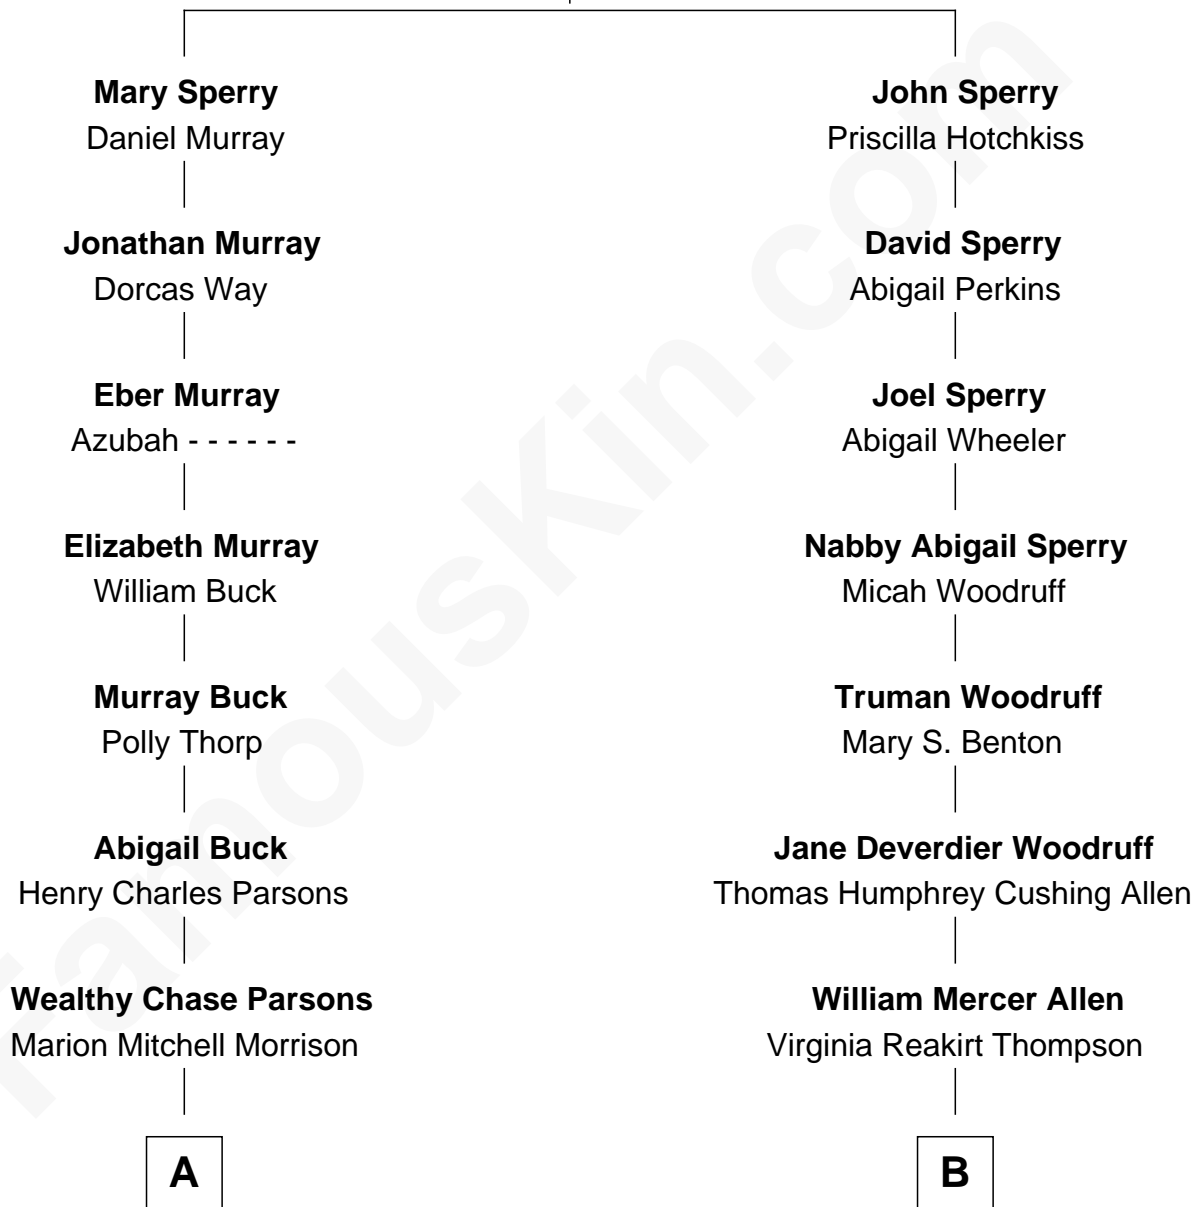

FamousKin.com Relationship Chart of

John Wayne

Movie Actor

8th cousin 1 time removed of

Ted Danson

TV Actor - "Cheers", "CSI"

Richard Sperry
Martha Mansfield

FamousKin.com