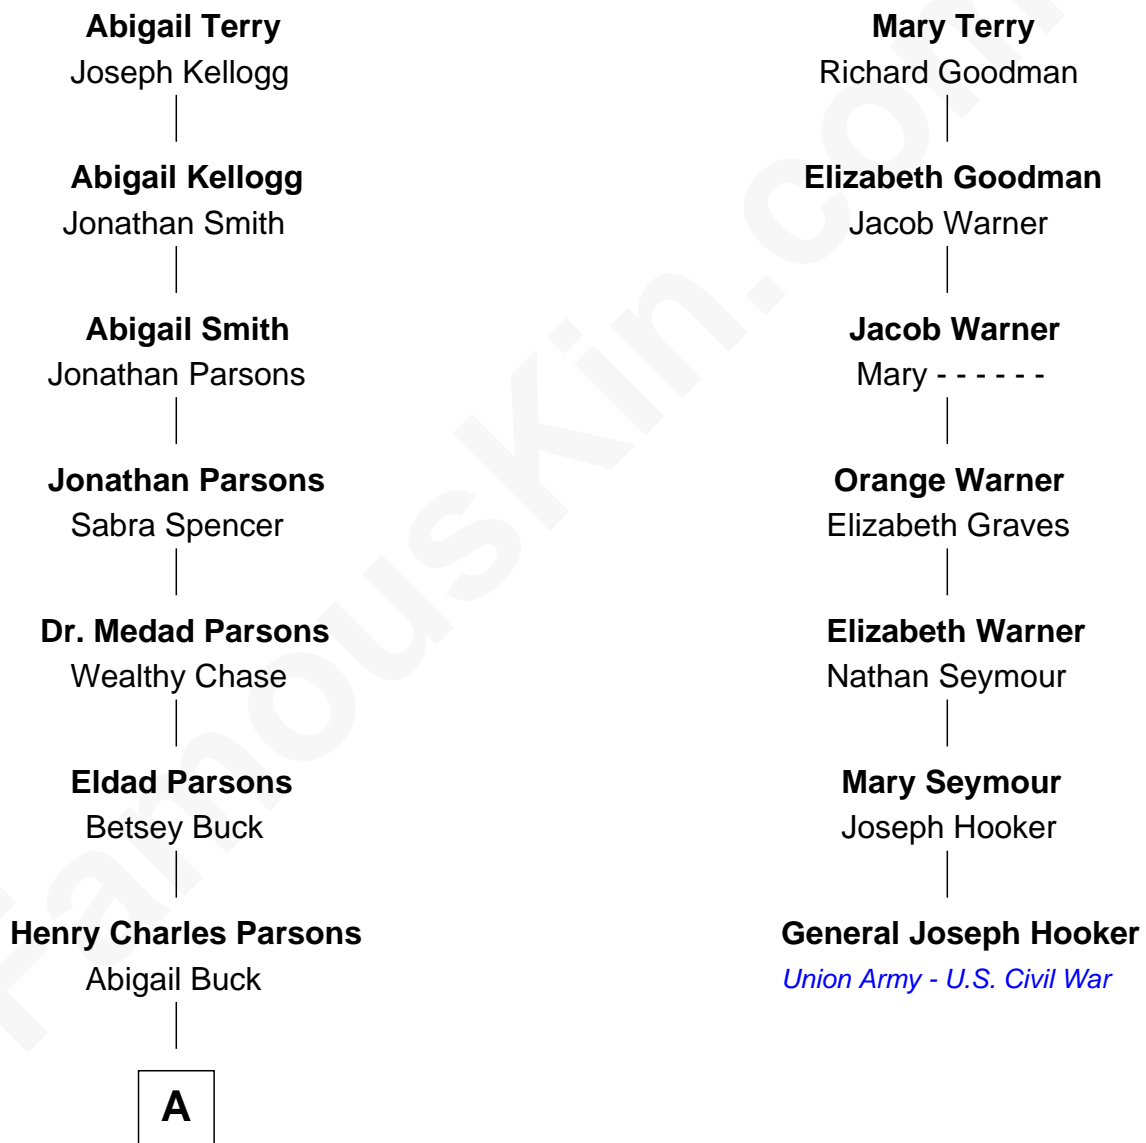

FamousKin.com Relationship Chart of

John Wayne

Movie Actor

6th cousin 3 times removed of

General Joseph Hooker

Union Army - U.S. Civil War

Stephen Terry

Jane Hardey

A

—
Wealthy Chase Parsons

Marion Mitchell Morrison

—
Clyde Leonard Morrison

Mary Alberta Brown

—
John Wayne

Movie Actor

FamousKin.com