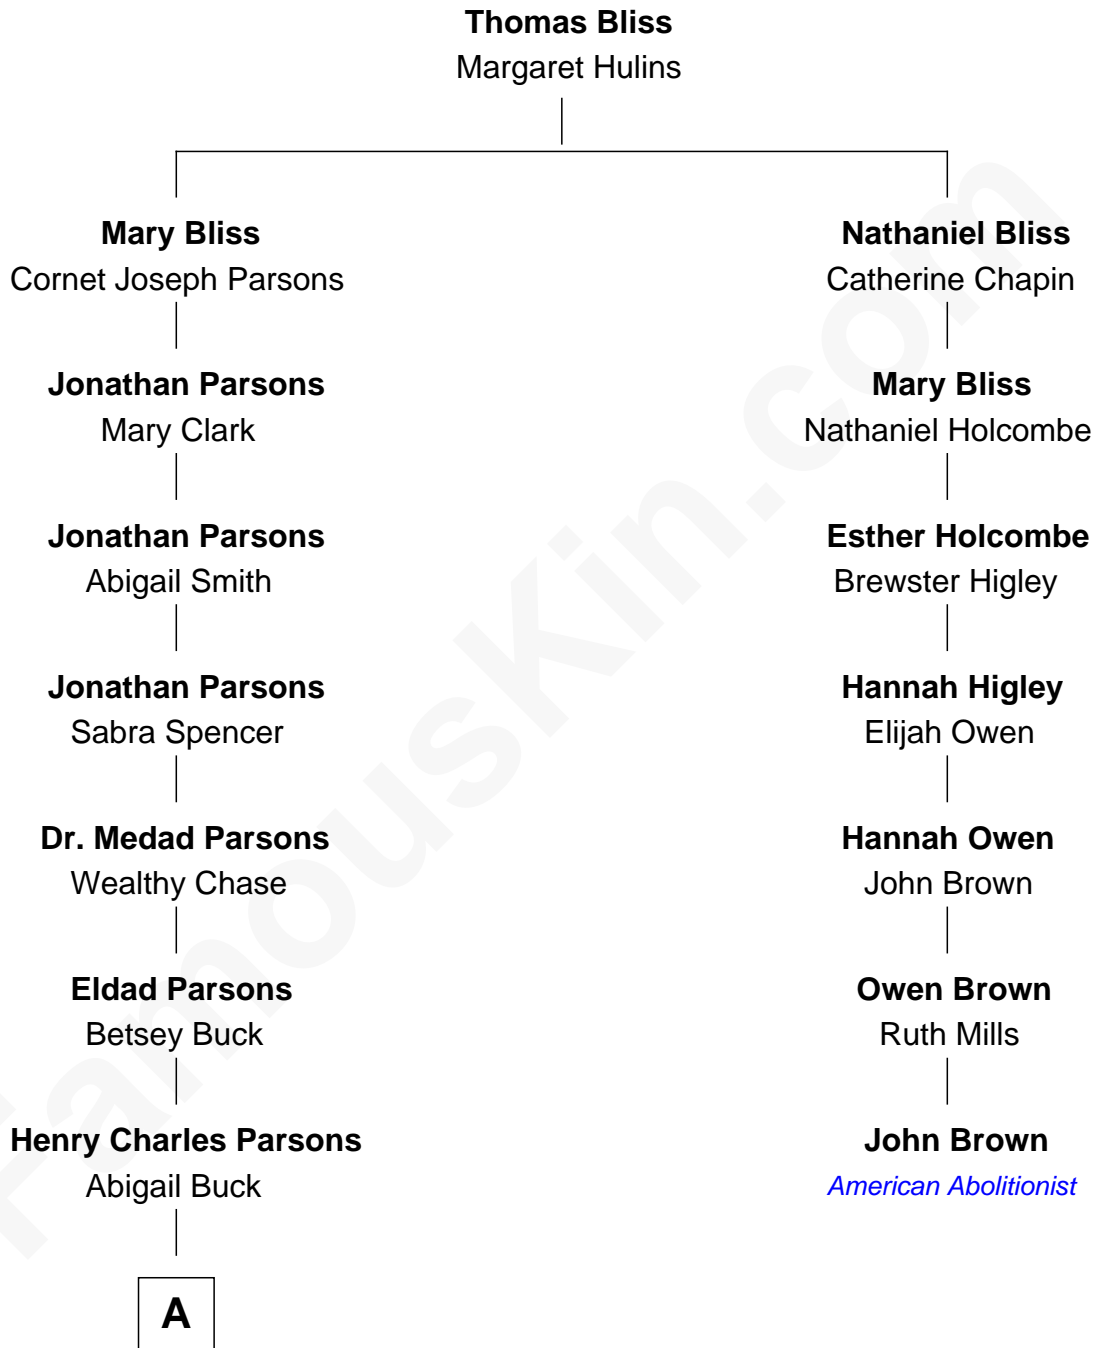

FamousKin.com Relationship Chart of

John Wayne

Movie Actor

6th cousin 3 times removed of

John Brown

American Abolitionist

A

—
Wealthy Chase Parsons

Marion Mitchell Morrison

—
Clyde Leonard Morrison

Mary Alberta Brown

—
John Wayne

Movie Actor

FamousKin.com