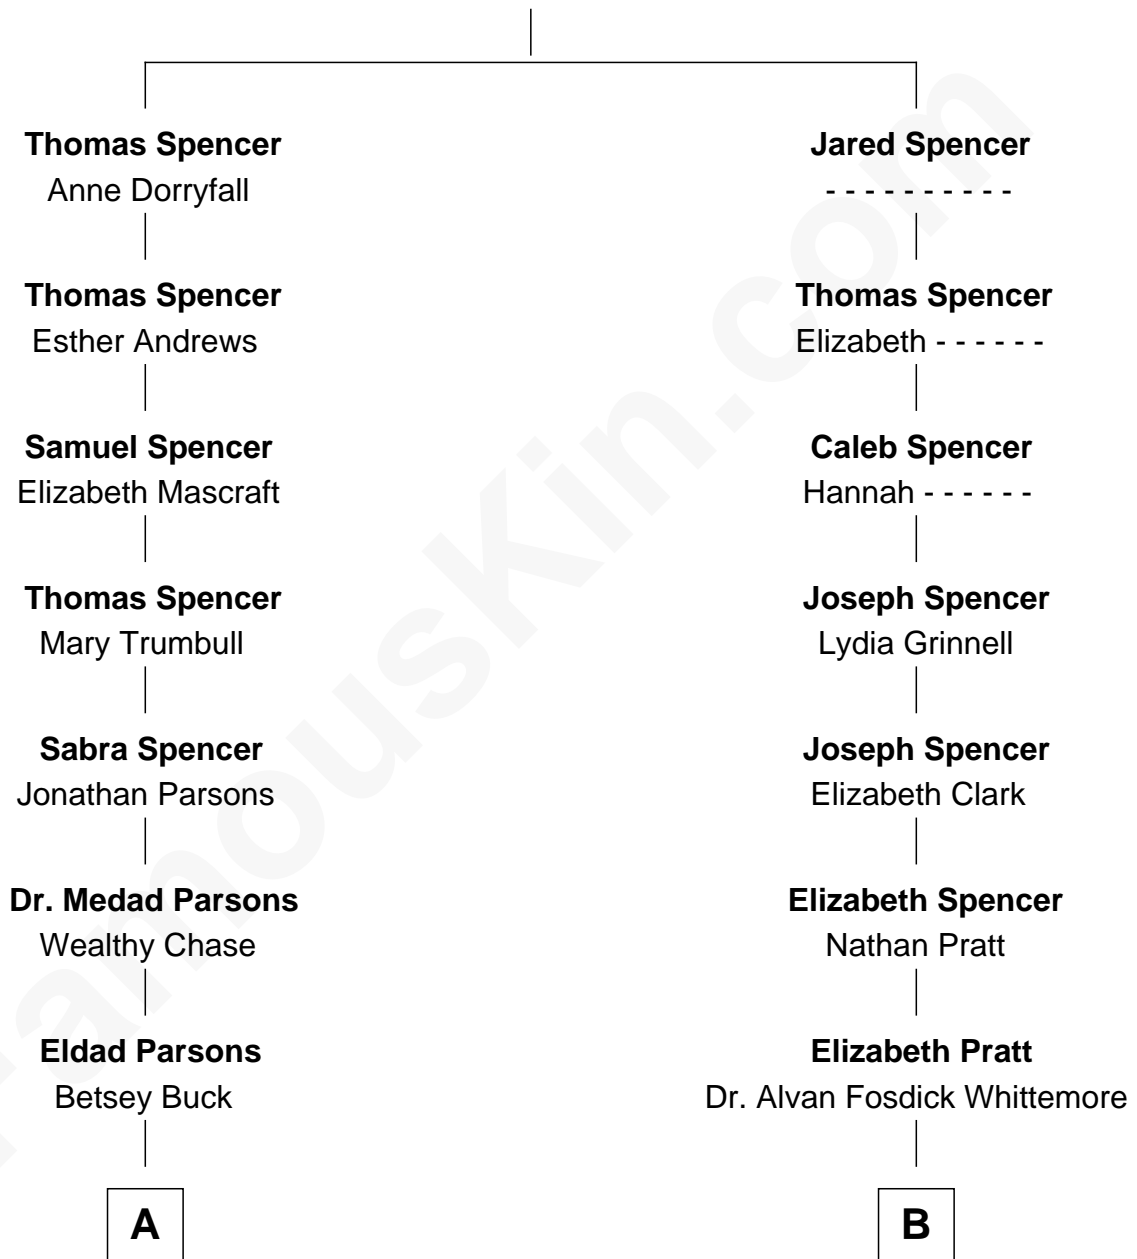

# FamousKin.com Relationship Chart of

**John Wayne**

*Movie Actor*

10th cousin 2 times removed of

**Ellen DeGeneres**

*Comedienne and TV Personality*

**Gerard Spencer**

Alice Whitbread

**A**

**Henry Charles Parsons**

Abigail Buck

**Wealthy Chase Parsons**

Marion Mitchell Morrison

**Clyde Leonard Morrison**

Mary Alberta Brown

**John Wayne**

*Movie Actor*

**B**

**George Whittemore**

Cordelia Jenkins Dozer

**Mary Whittemore**

Joseph C. DeGeneres

**Alfred George DeGeneres**

Julia E. Billiu