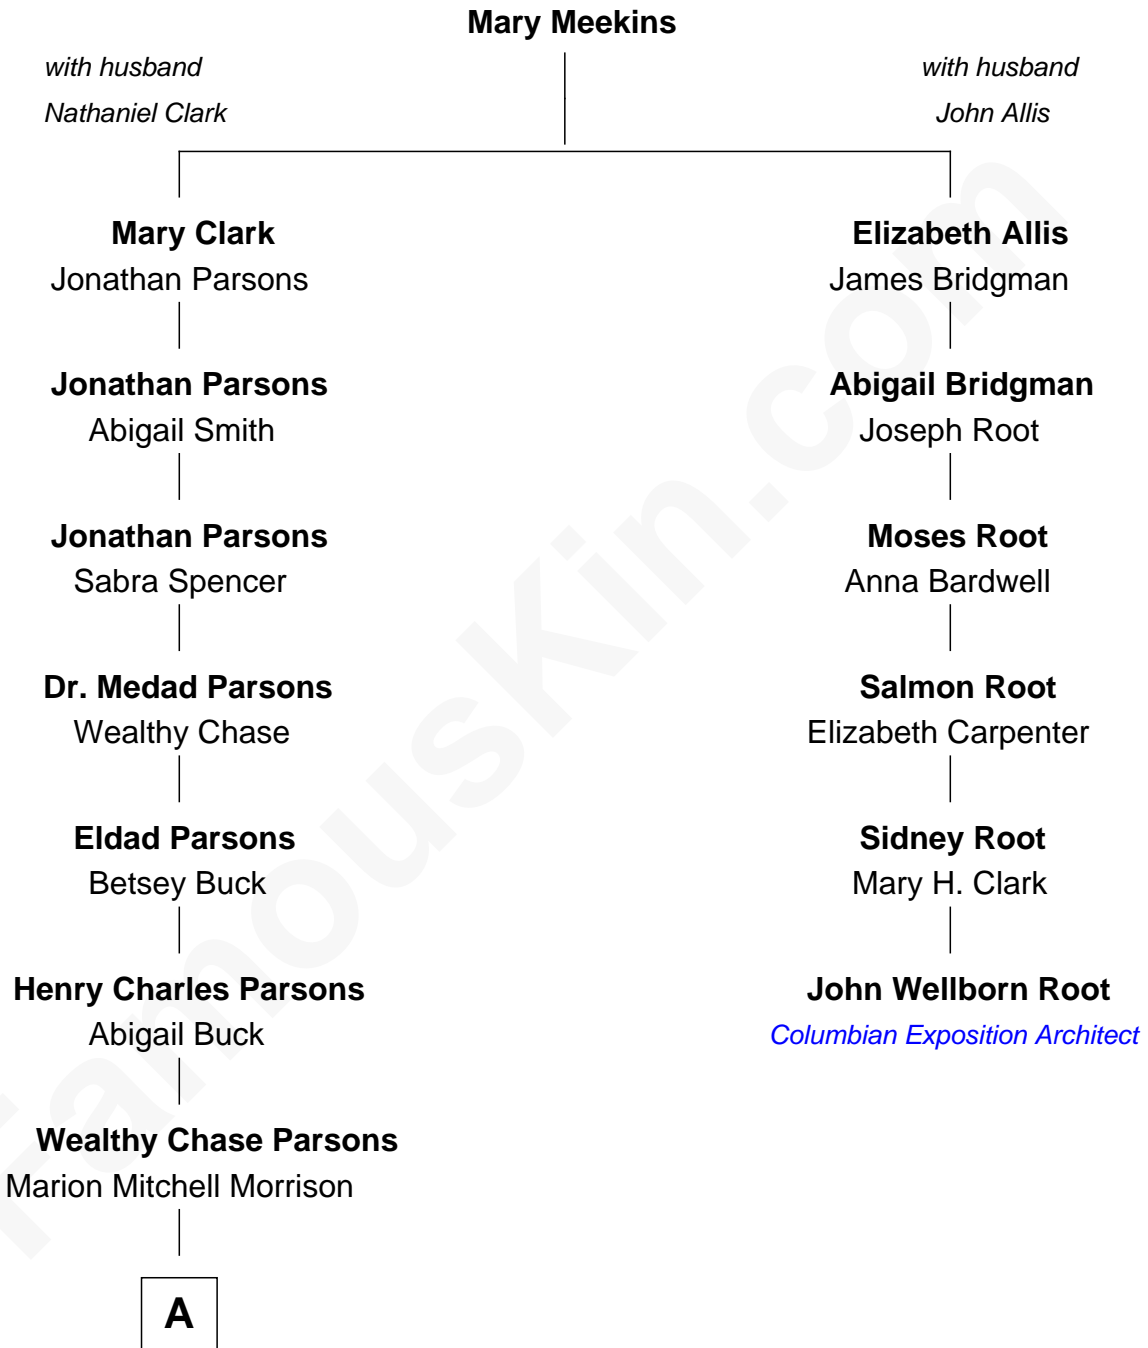

# FamousKin.com Relationship Chart of

**John Wayne**

*Movie Actor*

5th cousin 3 times removed of

**John Wellborn Root**

*1893 Chicago Columbian Exposition Architect*

A

—  
**Clyde Leonard Morrison**

Mary Alberta Brown

—  
**John Wayne**

*Movie Actor*

FamousKin.com