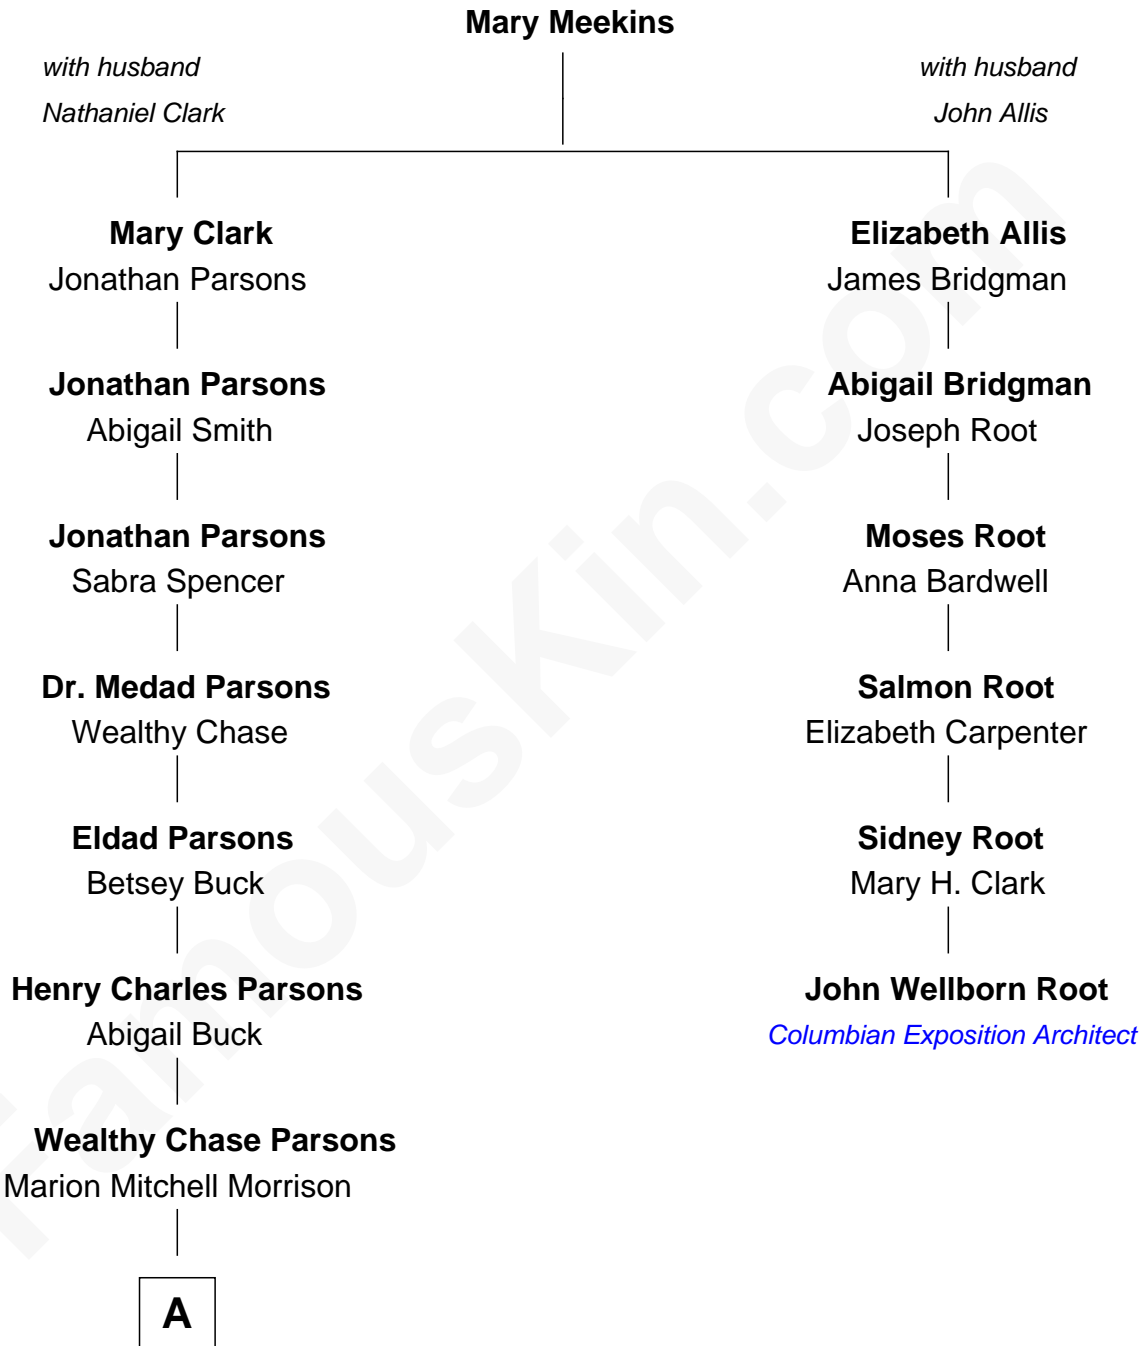

**FamousKin.com**  
**Relationship Chart of**  
**John Wayne**  
*Movie Actor*

5th cousin 3 times removed of

**John Wellborn Root**  
*1893 Chicago Columbian Exposition Architect*

**A**

—  
**Clyde Leonard Morrison**

Mary Alberta Brown

—  
**John Wayne**

*Movie Actor*

FamousKin.com