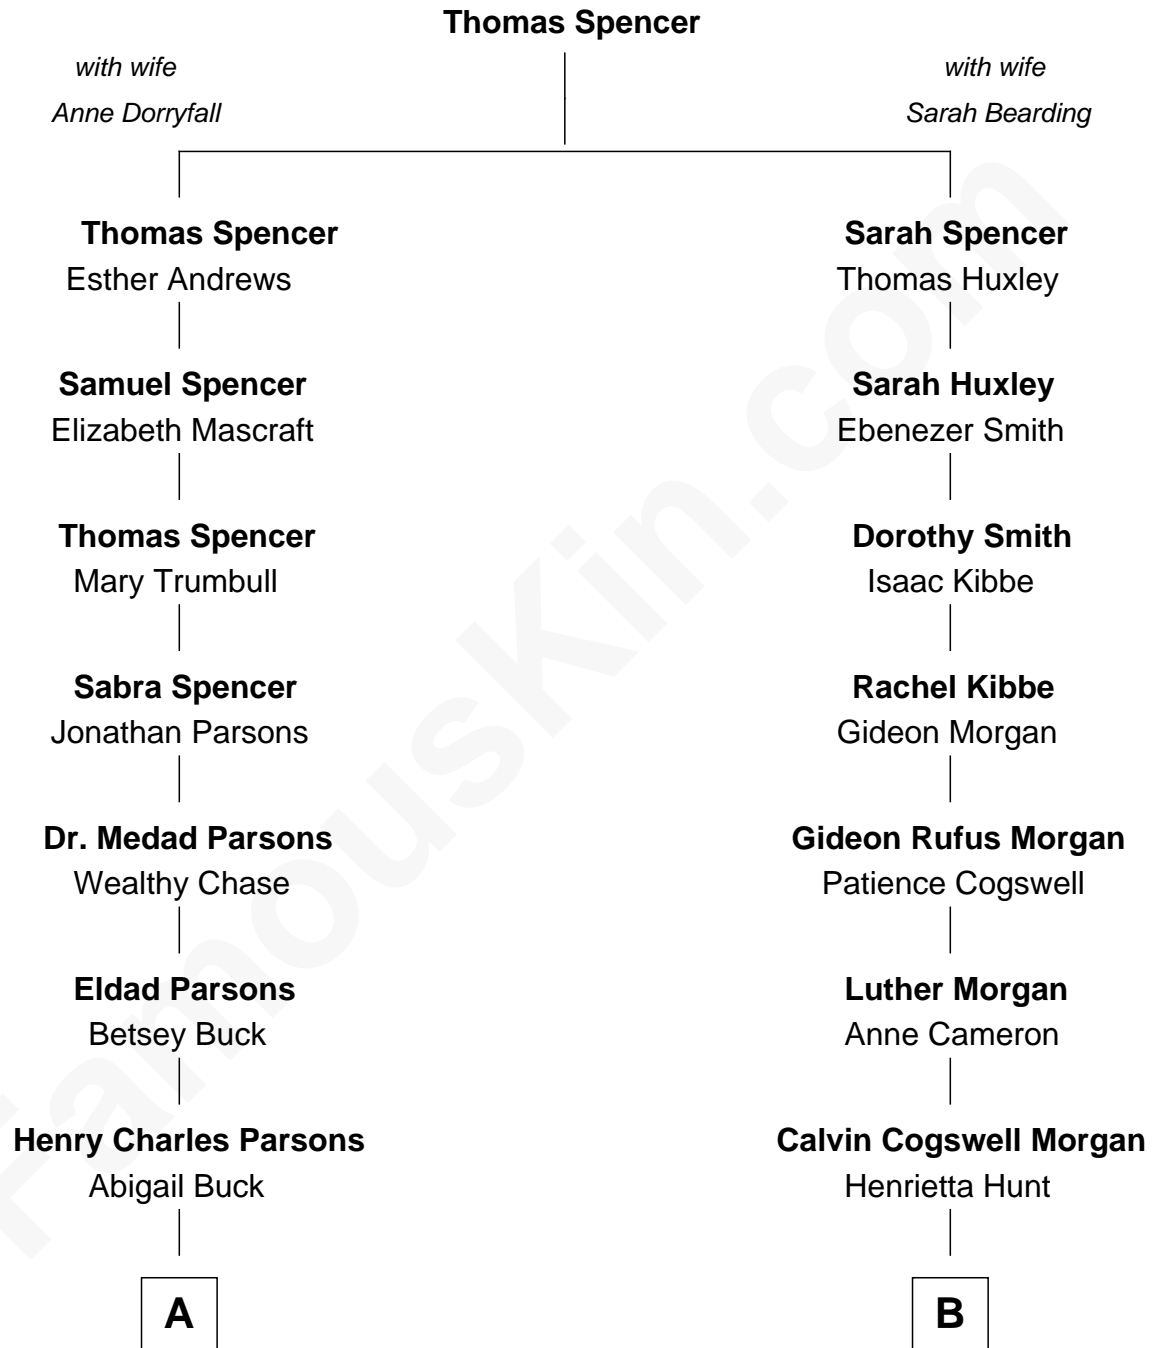

FamousKin.com Relationship Chart of

John Wayne

Movie Actor

8th cousin 1 time removed of

Thomas Hunt Morgan

Nobel Prize Winner in Physiology or Medicine

A

Wealthy Chase Parsons
Marion Mitchell Morrison