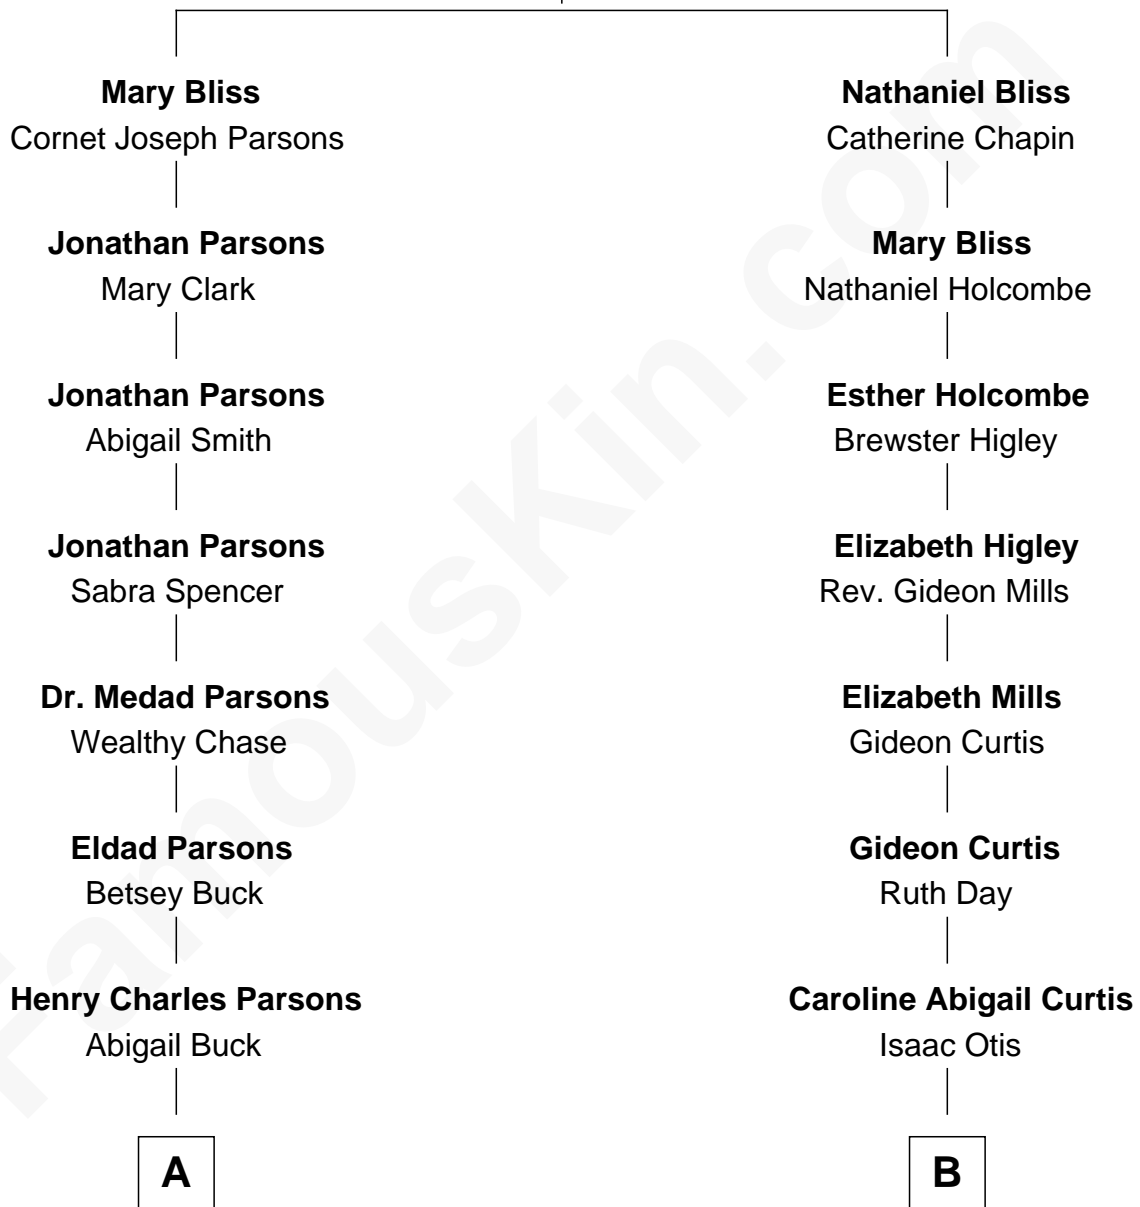

# FamousKin.com Relationship Chart of

**John Wayne**

*Movie Actor*

9th cousin of

**Amelia Earhart**

*Aviation Pioneer*

**Thomas Bliss**  
Margaret Hulins

FamousKin.com