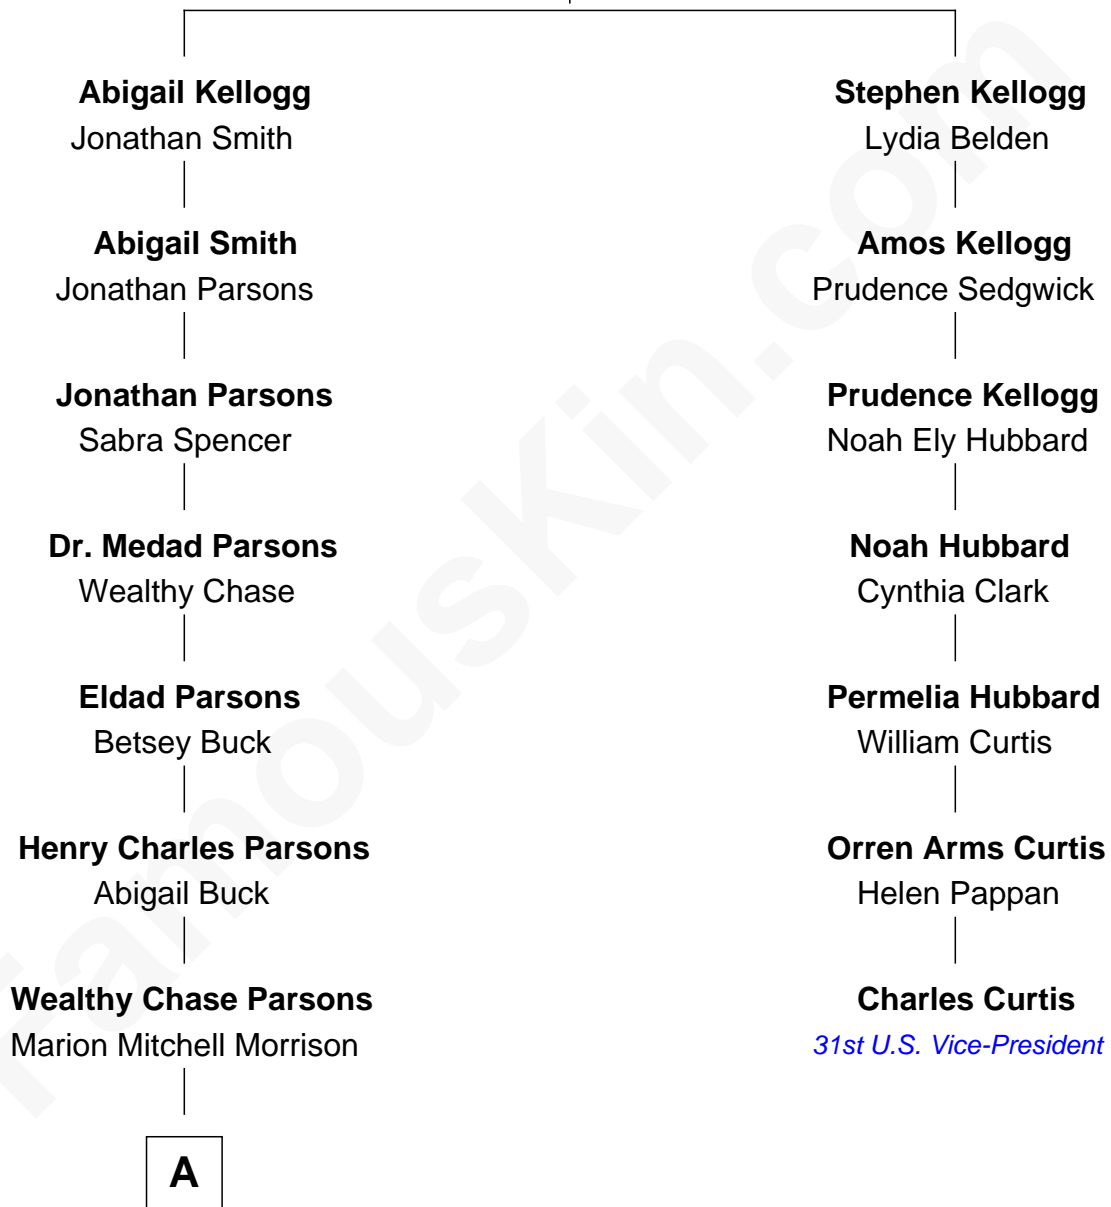

FamousKin.com Relationship Chart of

John Wayne

Movie Actor

6th cousin 2 times removed of

Charles Curtis

31st U.S. Vice-President

Joseph Kellogg

Abigail Terry

A

—
Clyde Leonard Morrison

Mary Alberta Brown

—
John Wayne

Movie Actor

FamousKin.com