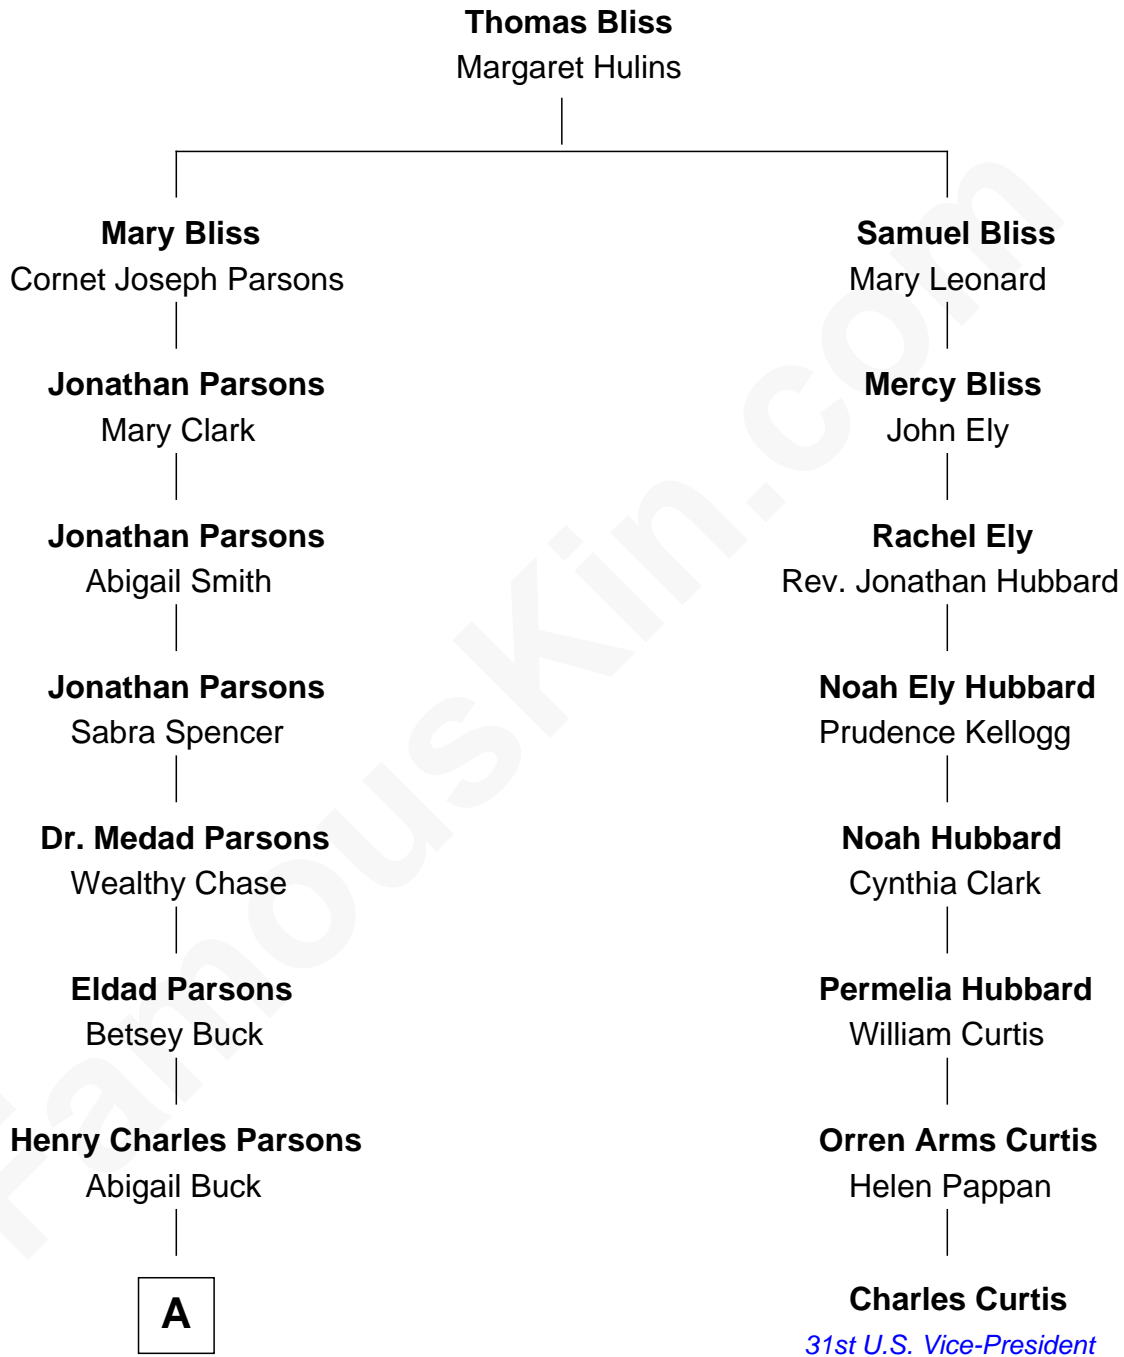

FamousKin.com Relationship Chart of

John Wayne

Movie Actor

7th cousin 2 times removed of

Charles Curtis

31st U.S. Vice-President

A

—
Wealthy Chase Parsons

Marion Mitchell Morrison

—
Clyde Leonard Morrison

Mary Alberta Brown

—
John Wayne

Movie Actor

FamousKin.com