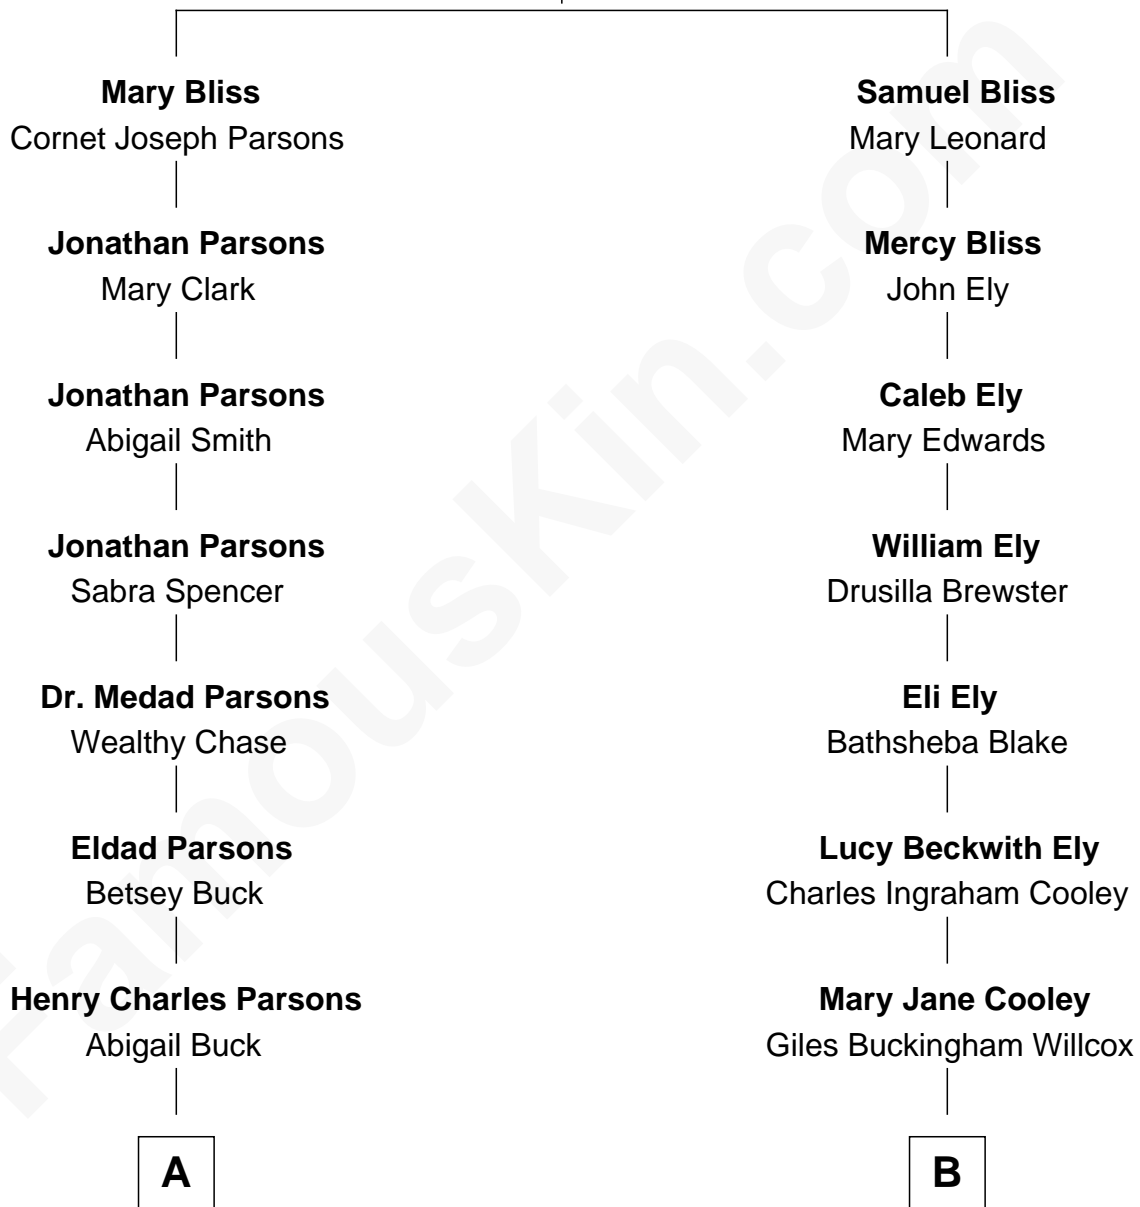

FamousKin.com Relationship Chart of

John Wayne

Movie Actor

9th cousin 1 time removed of

Andrew Shue

TV Actor

Thomas Bliss
Margaret Hulins

A

Wealthy Chase Parsons

Marion Mitchell Morrison

Clyde Leonard Morrison

Mary Alberta Brown

John Wayne

Movie Actor

B

Harriet Grace Brewster Willcox

Alexander Hunter Gunn

Mary Brewster Gunn

Adoniram Judson Wells

Anne Brewster Wells

James William Shue

Andrew Shue

TV Actor