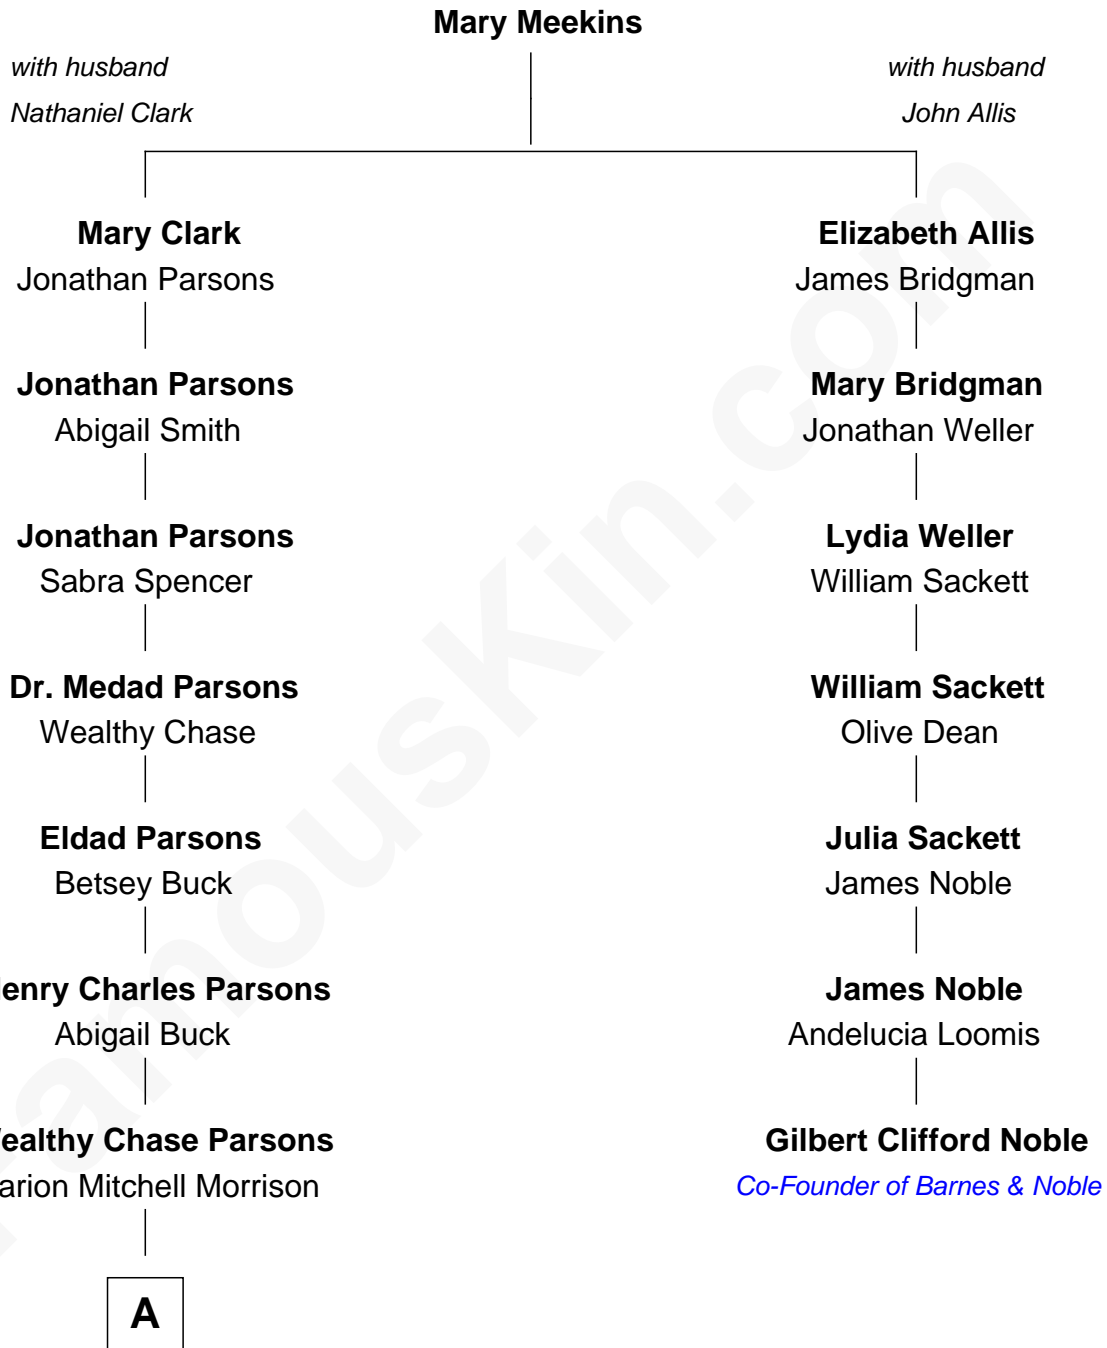

FamousKin.com Relationship Chart of

John Wayne

Movie Actor

6th cousin 2 times removed of

Gilbert Clifford Noble

Co-Founder of Barnes & Noble

A

—
Clyde Leonard Morrison

Mary Alberta Brown

—
John Wayne

Movie Actor

FamousKin.com