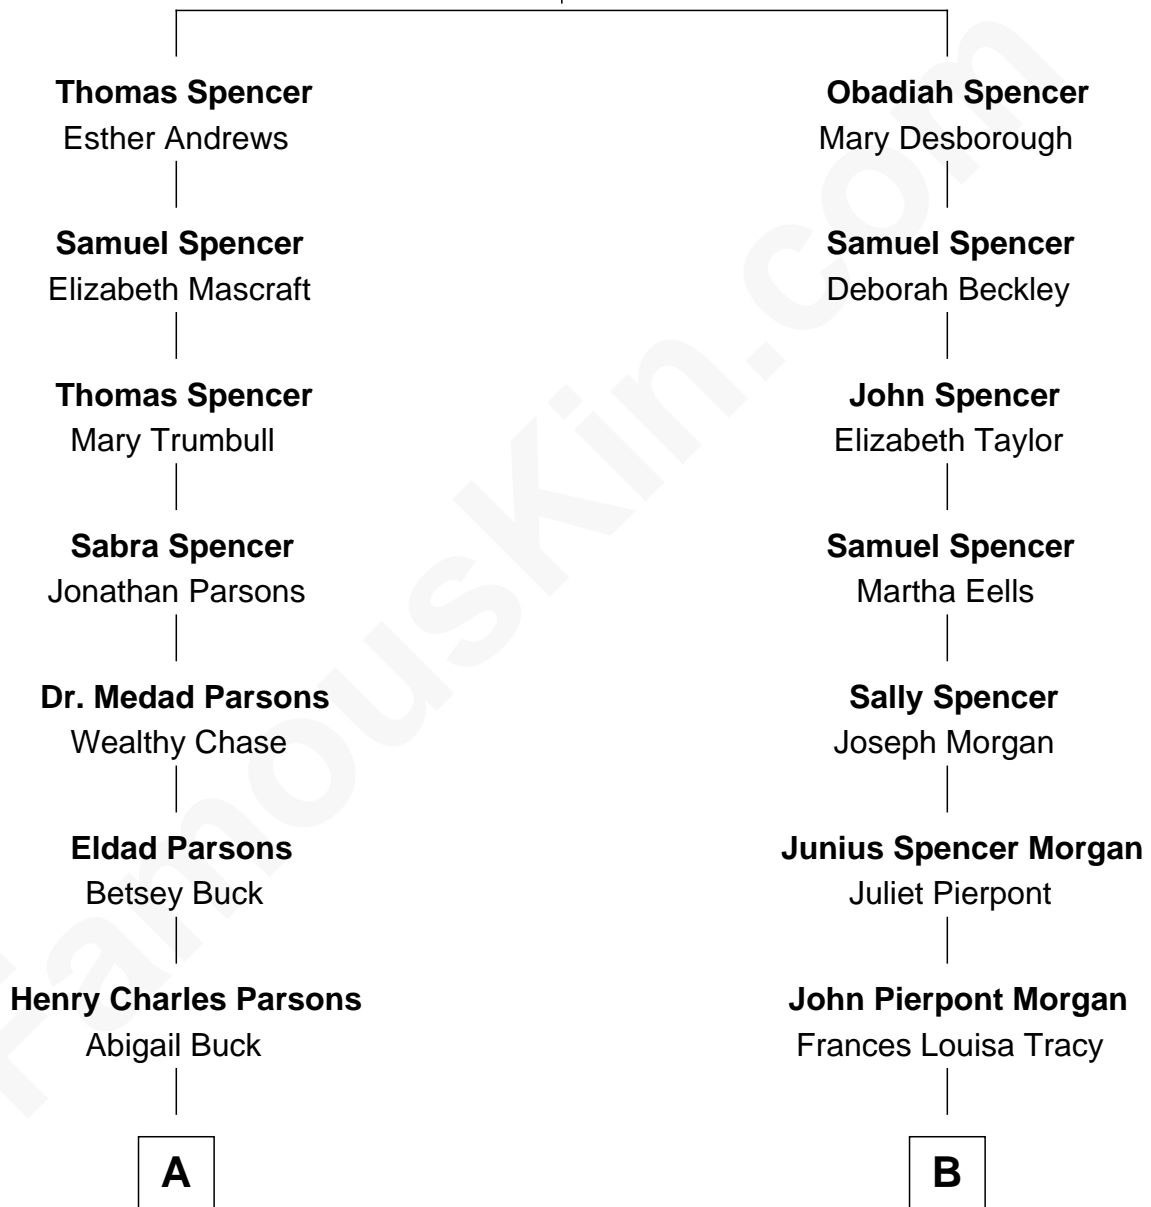

# FamousKin.com Relationship Chart of

**John Wayne**

*Movie Actor*

9th cousin of

**John Adams Morgan**

*1952 Olympic Sailing Gold Medalist*

**Thomas Spencer**

Anne Dorryfall

**A**

**Wealthy Chase Parsons**  
Marion Mitchell Morrison

**Clyde Leonard Morrison**  
Mary Alberta Brown

**John Wayne**  
*Movie Actor*

**B**

**John Pierpont Morgan**  
Jane Norton Grew

**Henry Sturgis Morgan**  
Catherine Frances Lovering Adams