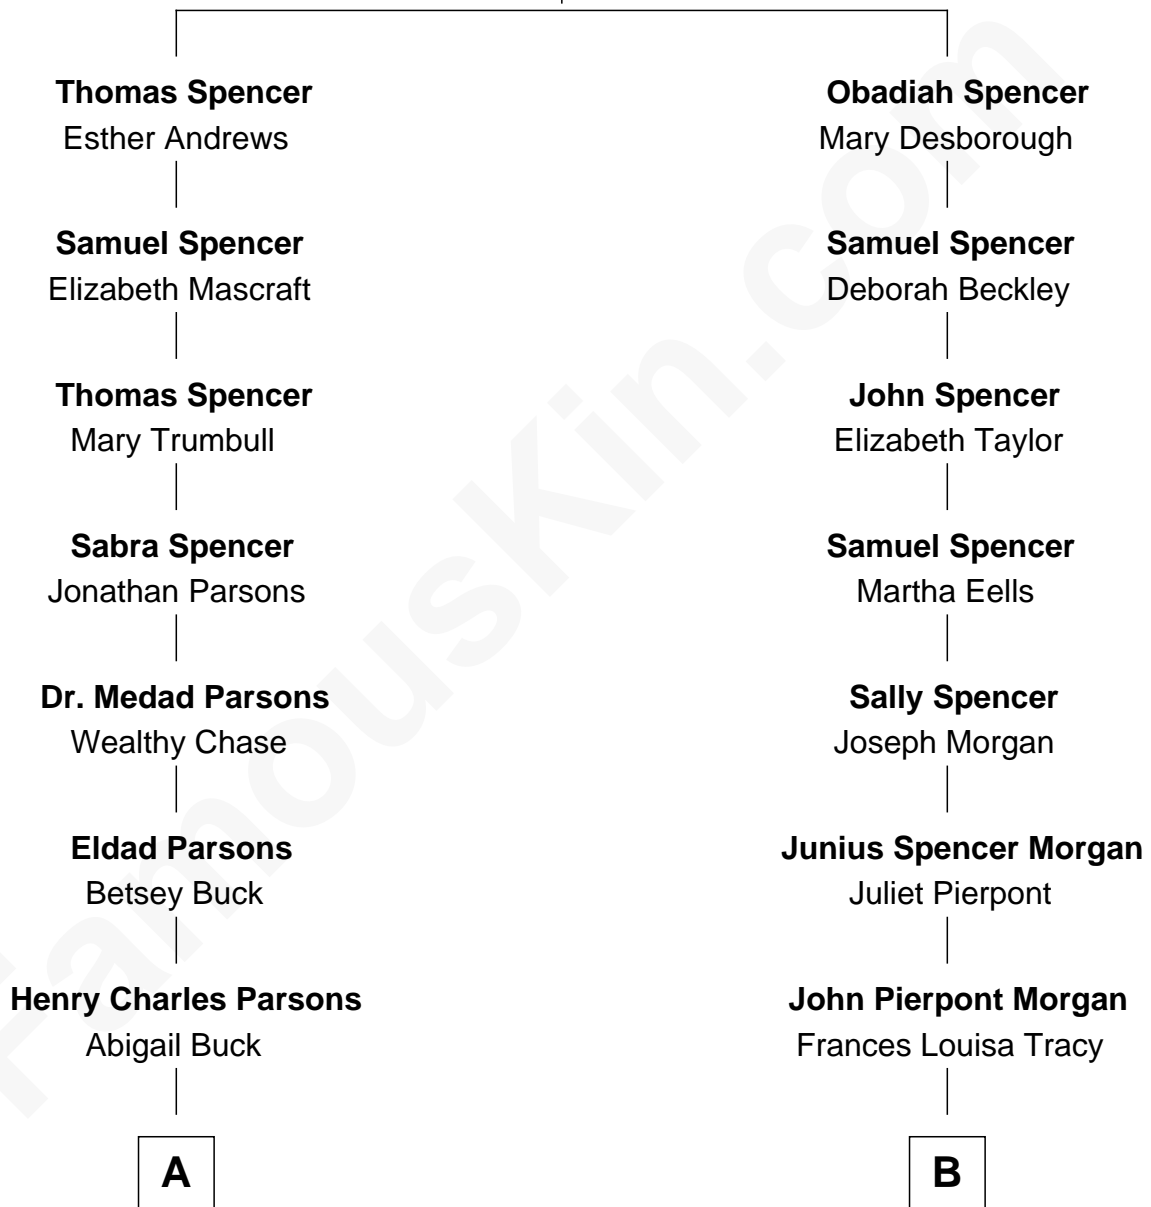

FamousKin.com Relationship Chart of

John Wayne

Movie Actor

8th cousin 1 time removed of

Henry Sturgis Morgan

Co-Founder of Morgan Stanley

Thomas Spencer

Anne Dorryfall

A

Wealthy Chase Parsons
Marion Mitchell Morrison

Clyde Leonard Morrison
Mary Alberta Brown

John Wayne
Movie Actor

B

John Pierpont Morgan
Jane Norton Grew

Henry Sturgis Morgan
Co-Founder of Morgan Stanley

FamousKin.com