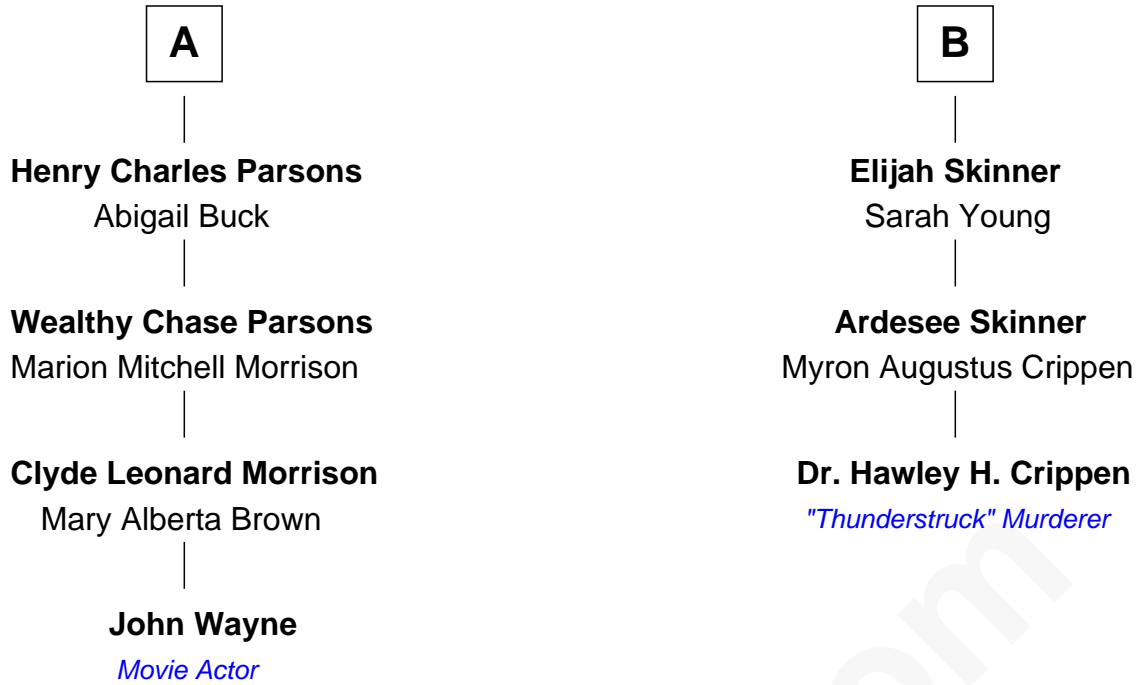

# FamousKin.com Relationship Chart of

**John Wayne**

*Movie Actor*

9th cousin 1 time removed of

**Dr. Hawley H. Crippen**

*Murderer in Erik Larson's "Thunderstruck"*

**Gerard Spencer**

Alice Whitbread

FamousKin.com