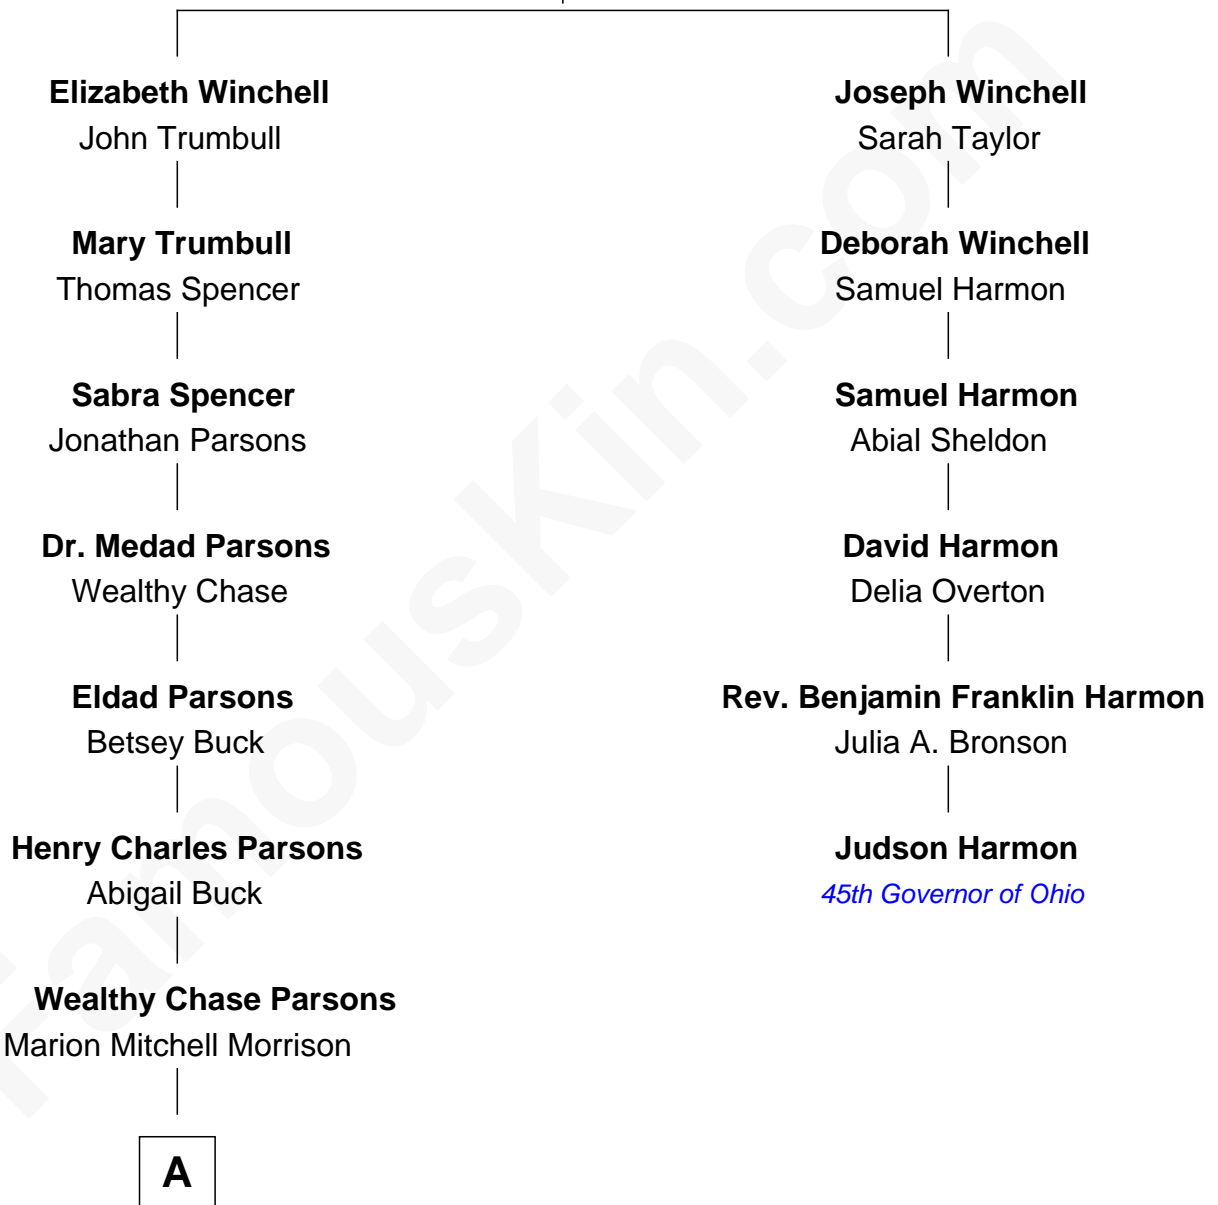

FamousKin.com Relationship Chart of

John Wayne

Movie Actor

5th cousin 3 times removed of

Judson Harmon

45th Governor of Ohio

David Winchell

Elizabeth Filley

A

—
Clyde Leonard Morrison

Mary Alberta Brown

—
John Wayne

Movie Actor

FamousKin.com