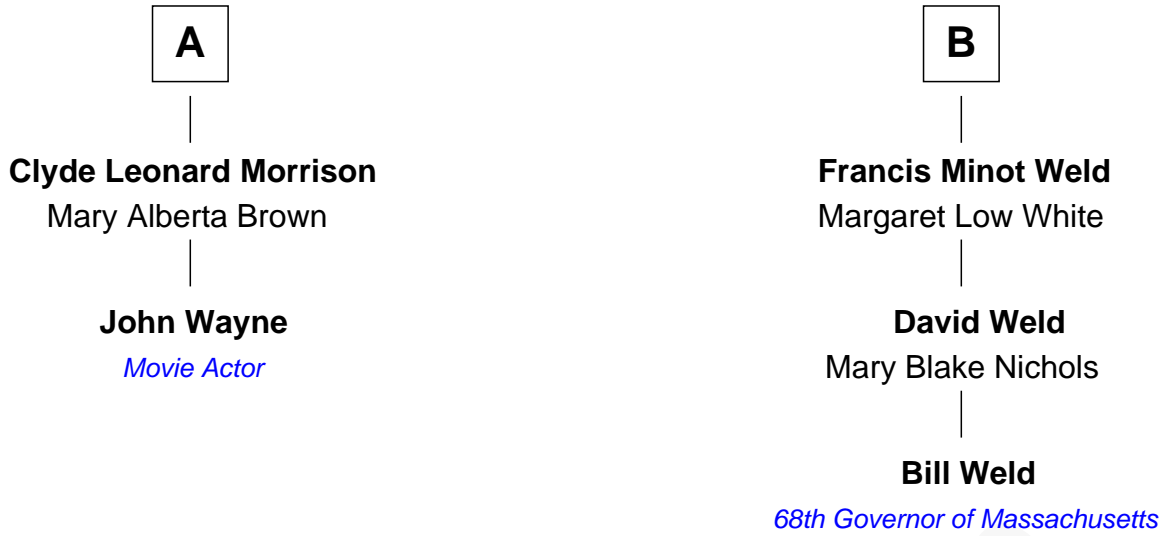

# FamousKin.com Relationship Chart of

**John Wayne**

*Movie Actor*

8th cousin 1 time removed of

**Bill Weld**

*68th Governor of Massachusetts*

**Joseph Kellogg**

*with wife  
Abigail Terry*

Benjamin Catlin

**Jonathan Parsons**

Sabra Spencer

**Sarah Catlin**

Rev. Andrew Bartholomew

**Dr. Medad Parsons**

Wealthy Chase

**Andrew Bartholomew**

Sarah Wiard

**Eldad Parsons**

Betsey Buck

**Roswell Bartholomew**

Sally Johnson Stone

**Henry Charles Parsons**

Abigail Buck

**George Medad Bartholomew**

Fanny Griswold Fowler

**Wealthy Chase Parsons**

Marion Mitchell Morrison

**Fanny Elizabeth Bartholomew**

Dr. Francis Minot Weld

**A**

**B**

FamousKin.com