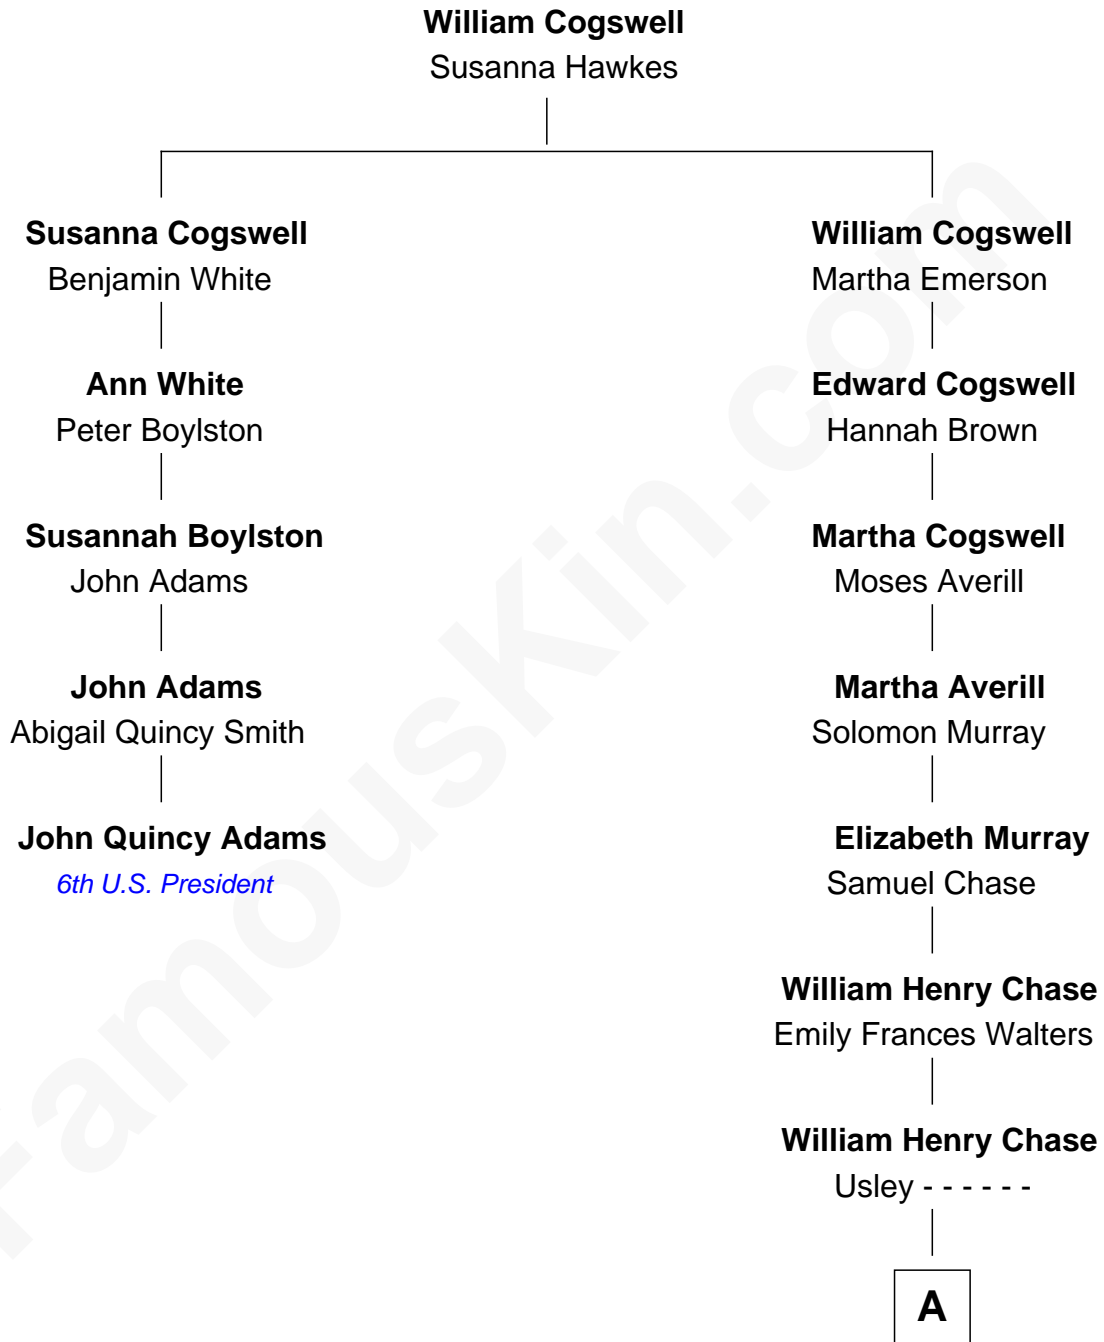

**FamousKin.com**  
**Relationship Chart of**  
**John Quincy Adams**  
*6th U.S. President*

**4th cousin 7 times removed of**  
**Pete Buttigieg**  
*19th U.S. Secretary of Transportation*

**A**

—  
**Lena Chase**

William Henry Neal

—  
**William Caswell Neal**

Maye Louise Rasar

—  
**Zoe Anne Neal**

Dr. John Willard Montgomery

—  
**Jennifer Anne Montgomery**

Joseph Anthony Buttigieg

—  
**Pete Buttigieg**