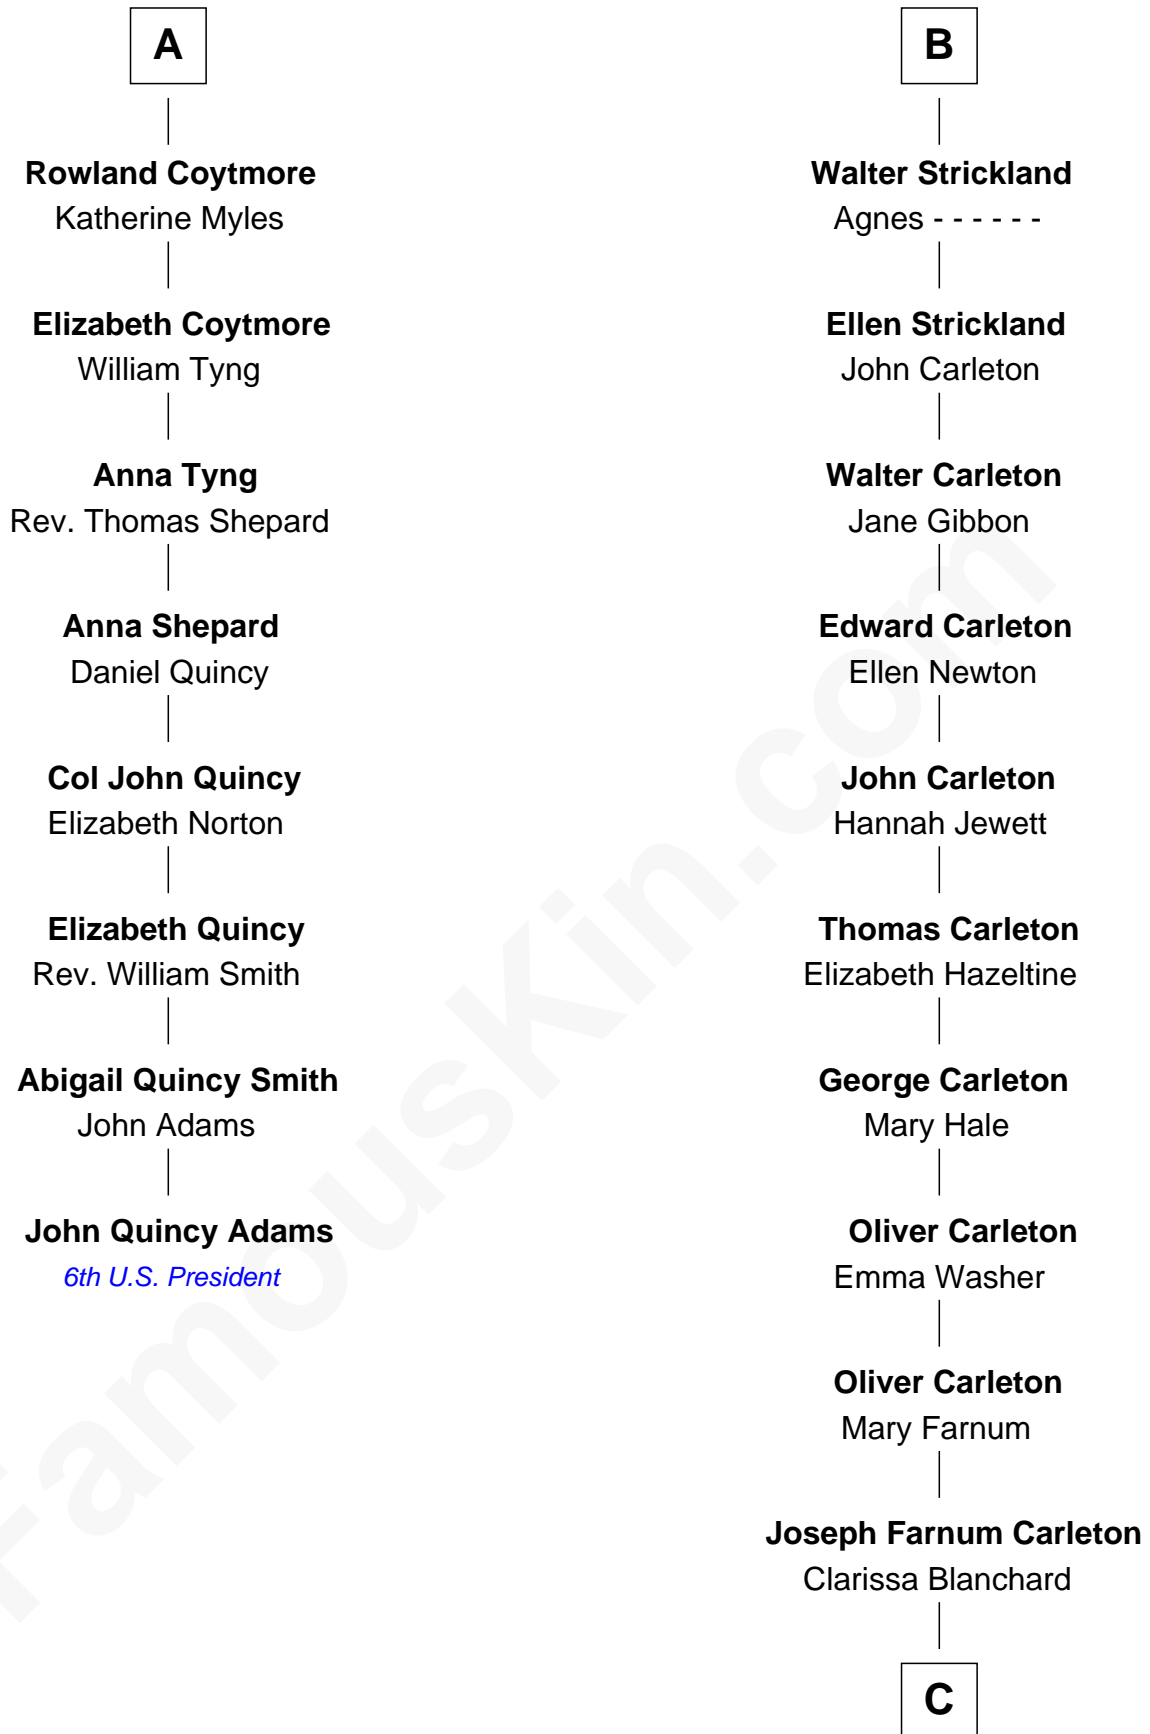

**FamousKin.com**  
**Relationship Chart of**  
**John Quincy Adams**  
*6th U.S. President*

14th cousin 7 times removed of

**Mickey Rourke**  
*Movie Actor*

**John of Gaunt**  
 Katherine Roet

C

**Hiram Wilson Carleton**

Charlotte M. Fellows

**Joseph Clinton Carleton**

Maud Alice Fitts

**Hazel May Carleton**

Leonard Ernest Cameron

**Annette Elizabeth Cameron**

Philip Andrew Rourke

**Mickey Rourke**