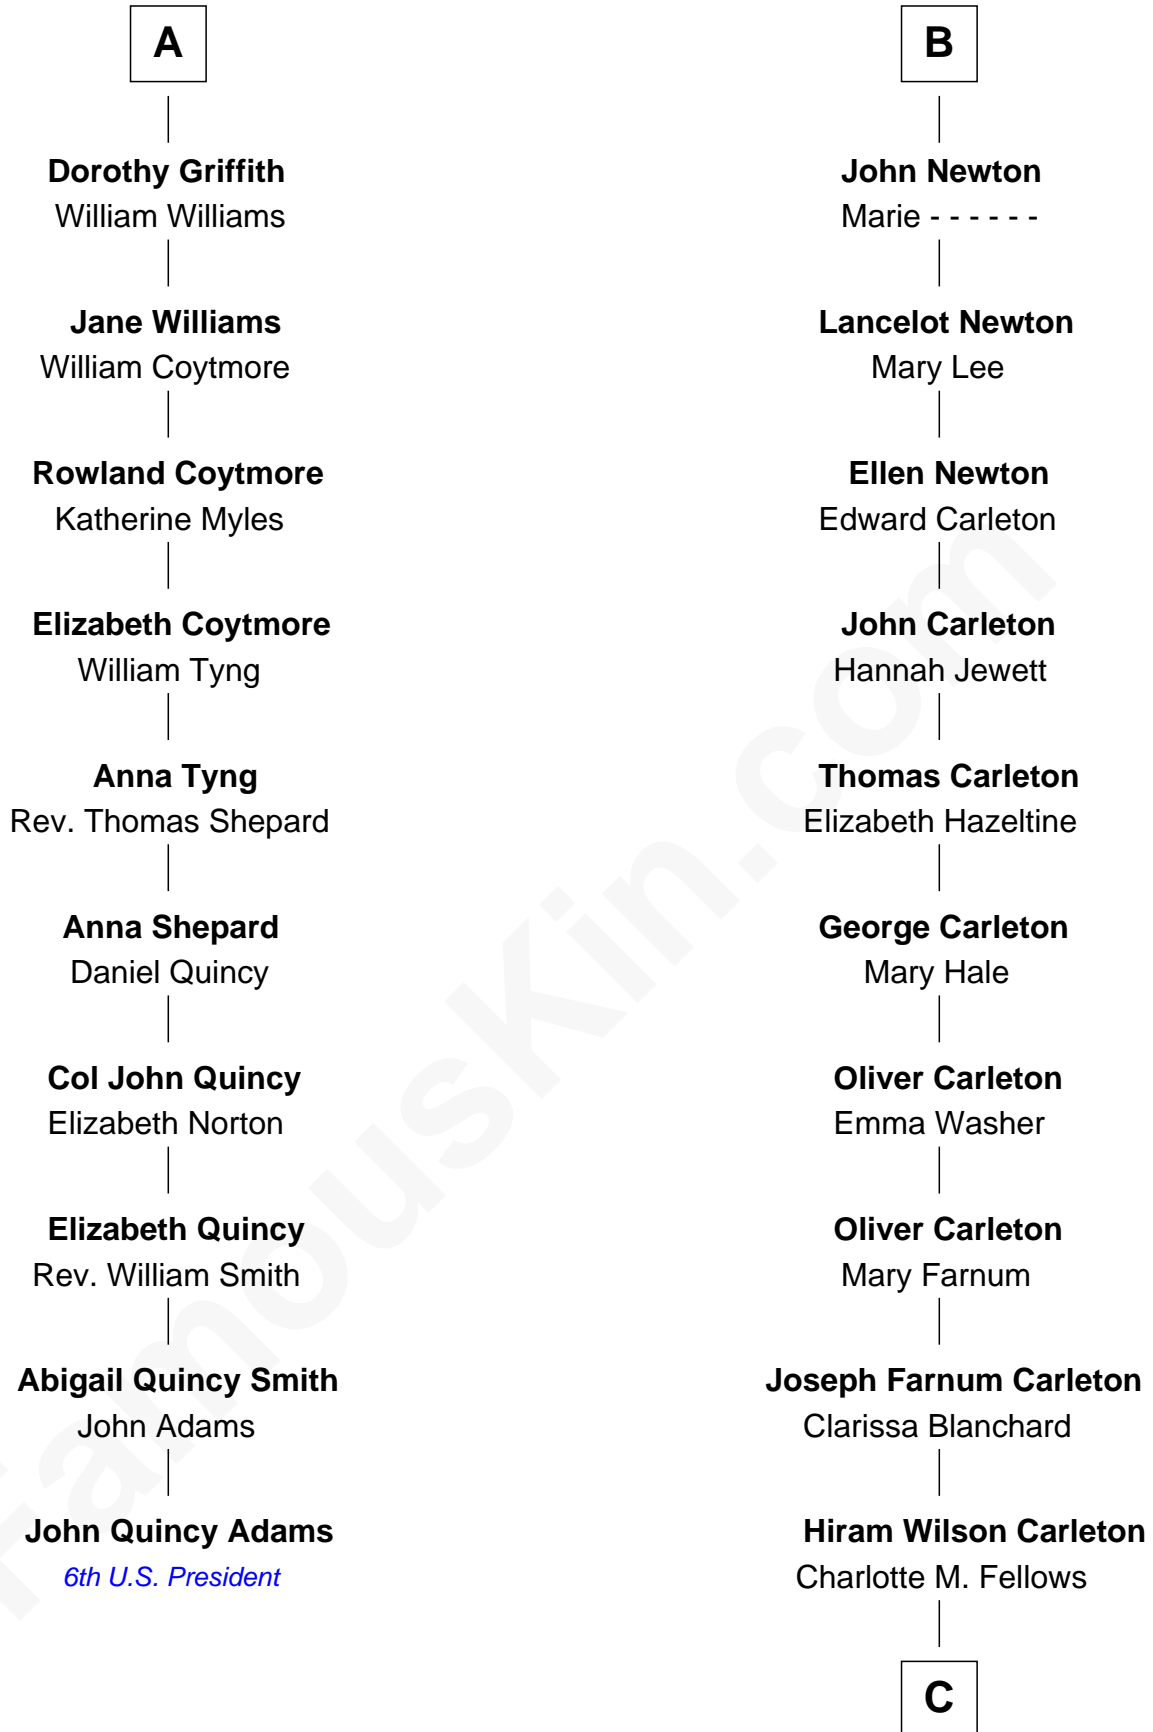

FamousKin.com
Relationship Chart of
John Quincy Adams
6th U.S. President

16th cousin 4 times removed of

Mickey Rourke
Movie Actor

Edmund Fitzalan
 Alice de Warenne

Richard Fitzalan
 Eleanor Plantagenet

Aline Fitzalan
 Sir Roger le Strange

Sir Richard Fitzalan
 Elizabeth de Bohun

Lucy le Strange
 Sir William Willoughby

Elizabeth Fitzalan
 Sir Robert Goushill

Margery Willoughby
 Sir William FitzHugh

Joan Goushill
 Sir Thomas Stanley

Lora FitzHugh
 Sir John Constable

Margaret Stanley
 Sir William Troutbeck

Isabel Constable
 Stephen de Thorpe

Joan Troutbeck
 Sir William Griffith

Margaret Thorpe
 John Newton

Sir William Griffith
 Jane Stradling

John Newton
 Margaret Grimston

A

B

C

Joseph Clinton Carleton

Maud Alice Fitts

Hazel May Carleton

Leonard Ernest Cameron

Annette Elizabeth Cameron