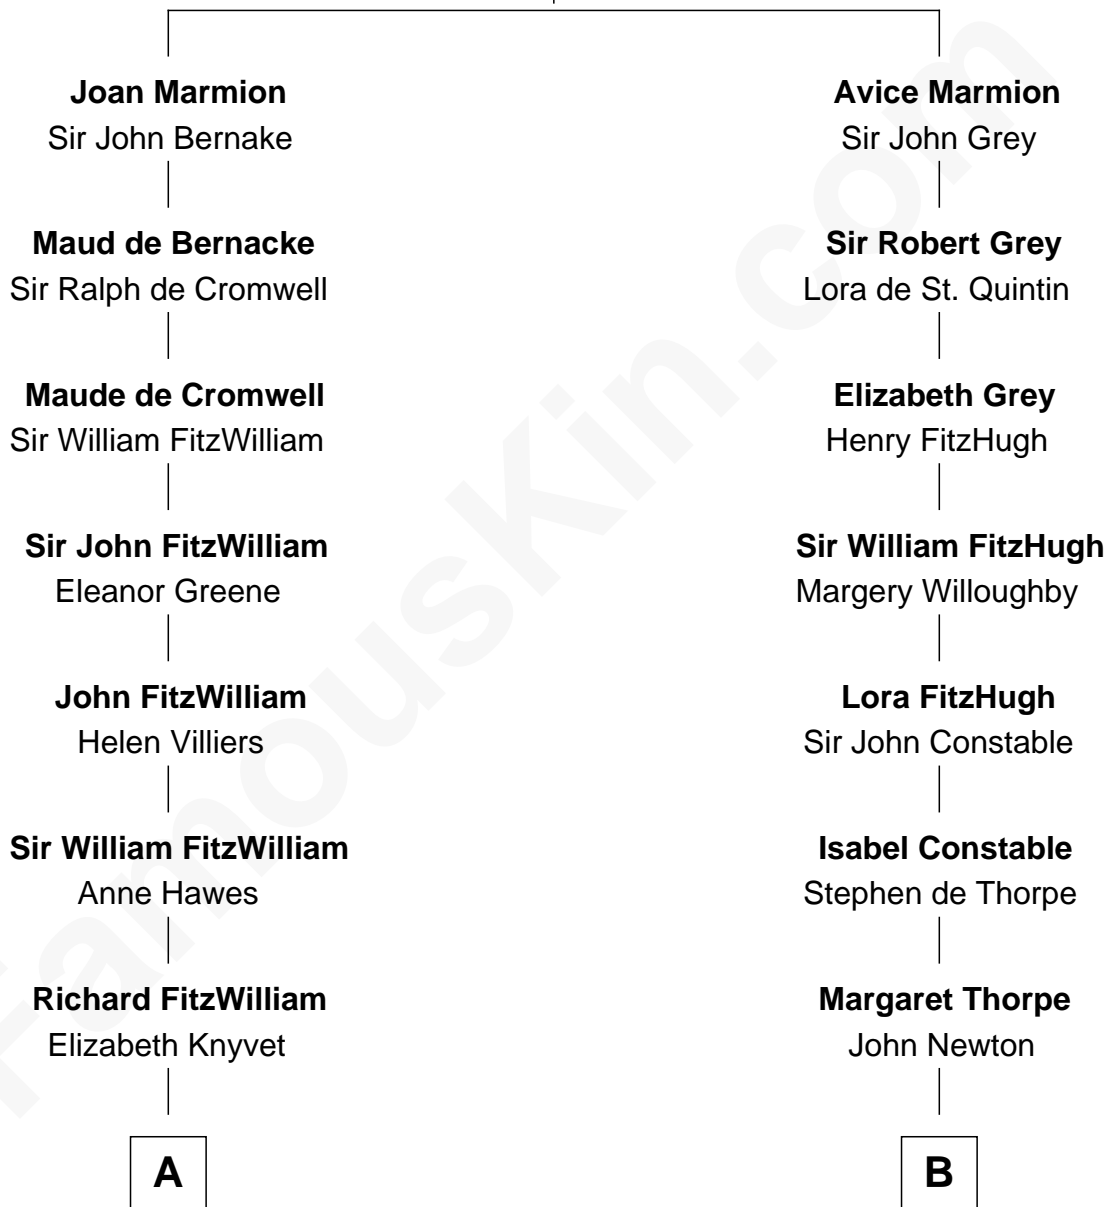

FamousKin.com
Relationship Chart of
John Quincy Adams
6th U.S. President

15th cousin 6 times removed of
Mickey Rourke
Movie Actor

Sir John Marmion
Maud de Furnival

C

Hiram Wilson Carleton

Charlotte M. Fellows

Joseph Clinton Carleton

Maud Alice Fitts

Hazel May Carleton

Leonard Ernest Cameron

Annette Elizabeth Cameron

Philip Andrew Rourke

Mickey Rourke

Movie Actor