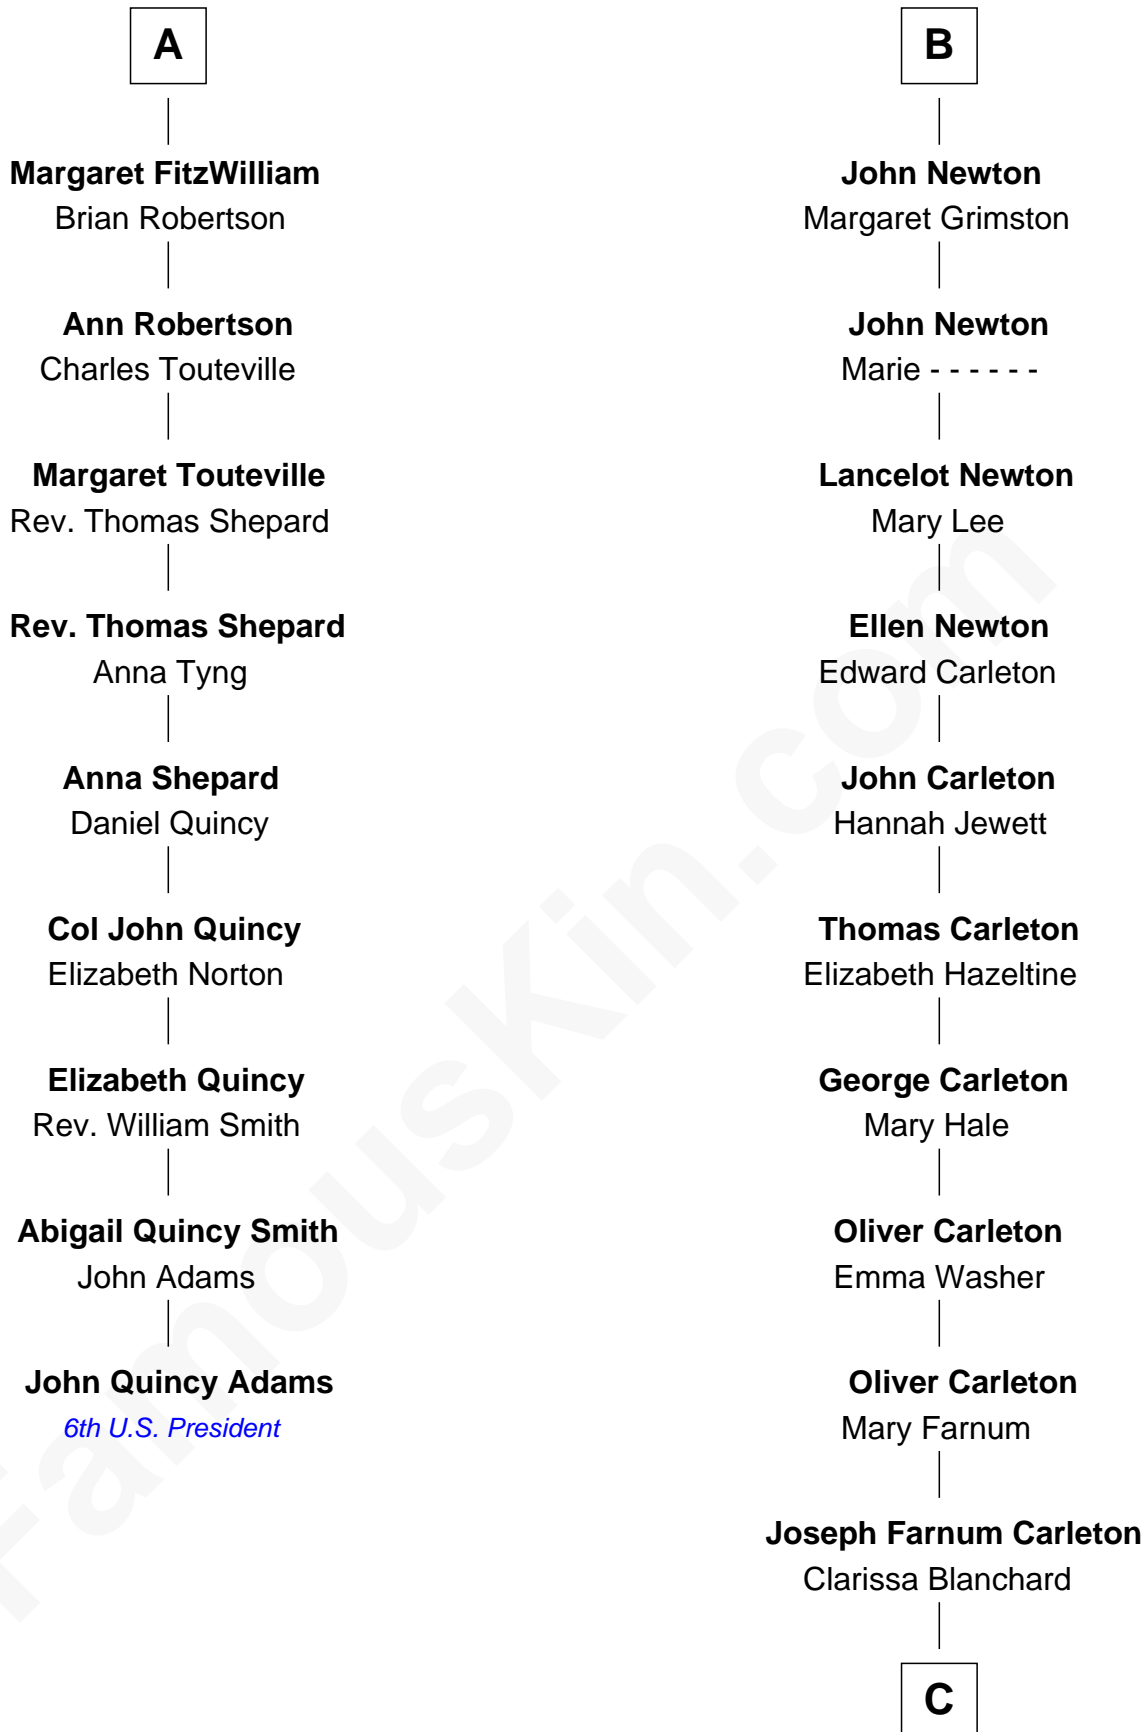

FamousKin.com
Relationship Chart of
John Quincy Adams
6th U.S. President

15th cousin 6 times removed of
Mickey Rourke
Movie Actor

Sir John Marmion
Maud de Furnival

C

Hiram Wilson Carleton

Charlotte M. Fellows

Joseph Clinton Carleton

Maud Alice Fitts

Hazel May Carleton

Leonard Ernest Cameron

Annette Elizabeth Cameron

Philip Andrew Rourke

Mickey Rourke

Movie Actor