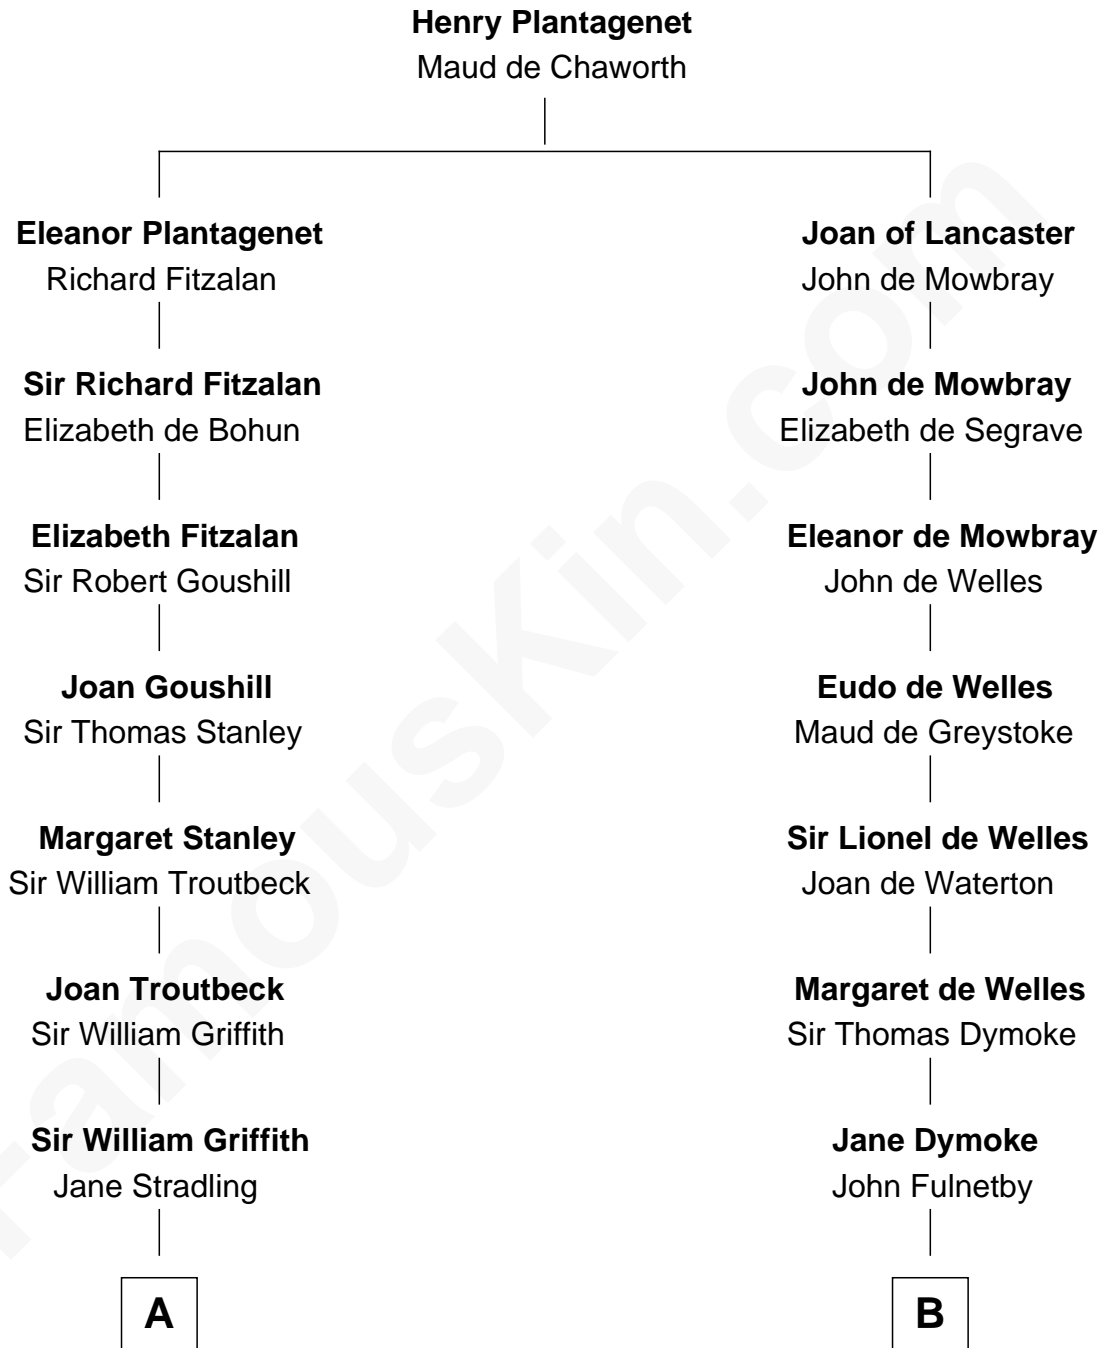

**FamousKin.com**  
**Relationship Chart of**  
**John Quincy Adams**  
*6th U.S. President*

**16th cousin 5 times removed of**  
**Owen Brewster**  
*54th Governor of Maine*

**C**

Abiezer Bridges

Deborah Stover

Rev. Otis Bridges

Margaret Owen

Owen W. Bridges

Lydia A. -----

Carrie S. Bridges

William Edmund Brewster

Owen Brewster

*54th Governor of Maine*