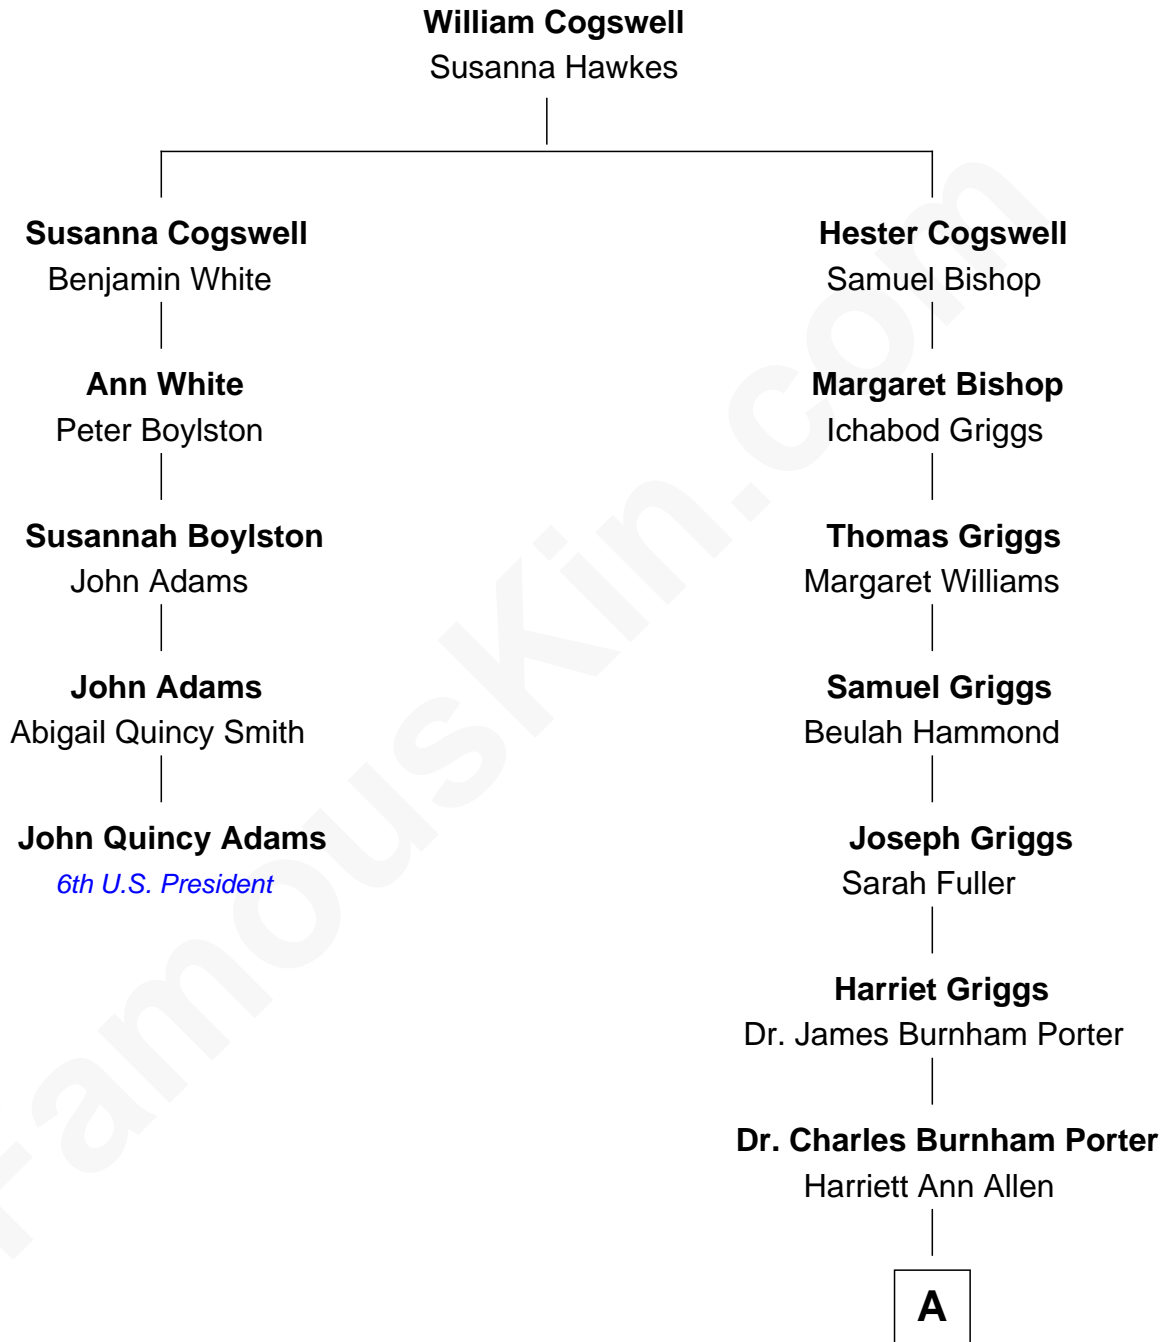

FamousKin.com
Relationship Chart of
John Quincy Adams
6th U.S. President

4th cousin 5 times removed of
Story Musgrave
NASA Astronaut

A

—
Edith Elise Porter
Dr. Percy B. Musgrave

—
Percy Musgrave
Marguerite Swann

—
Story Musgrave
NASA Astronaut

FamousKin.com