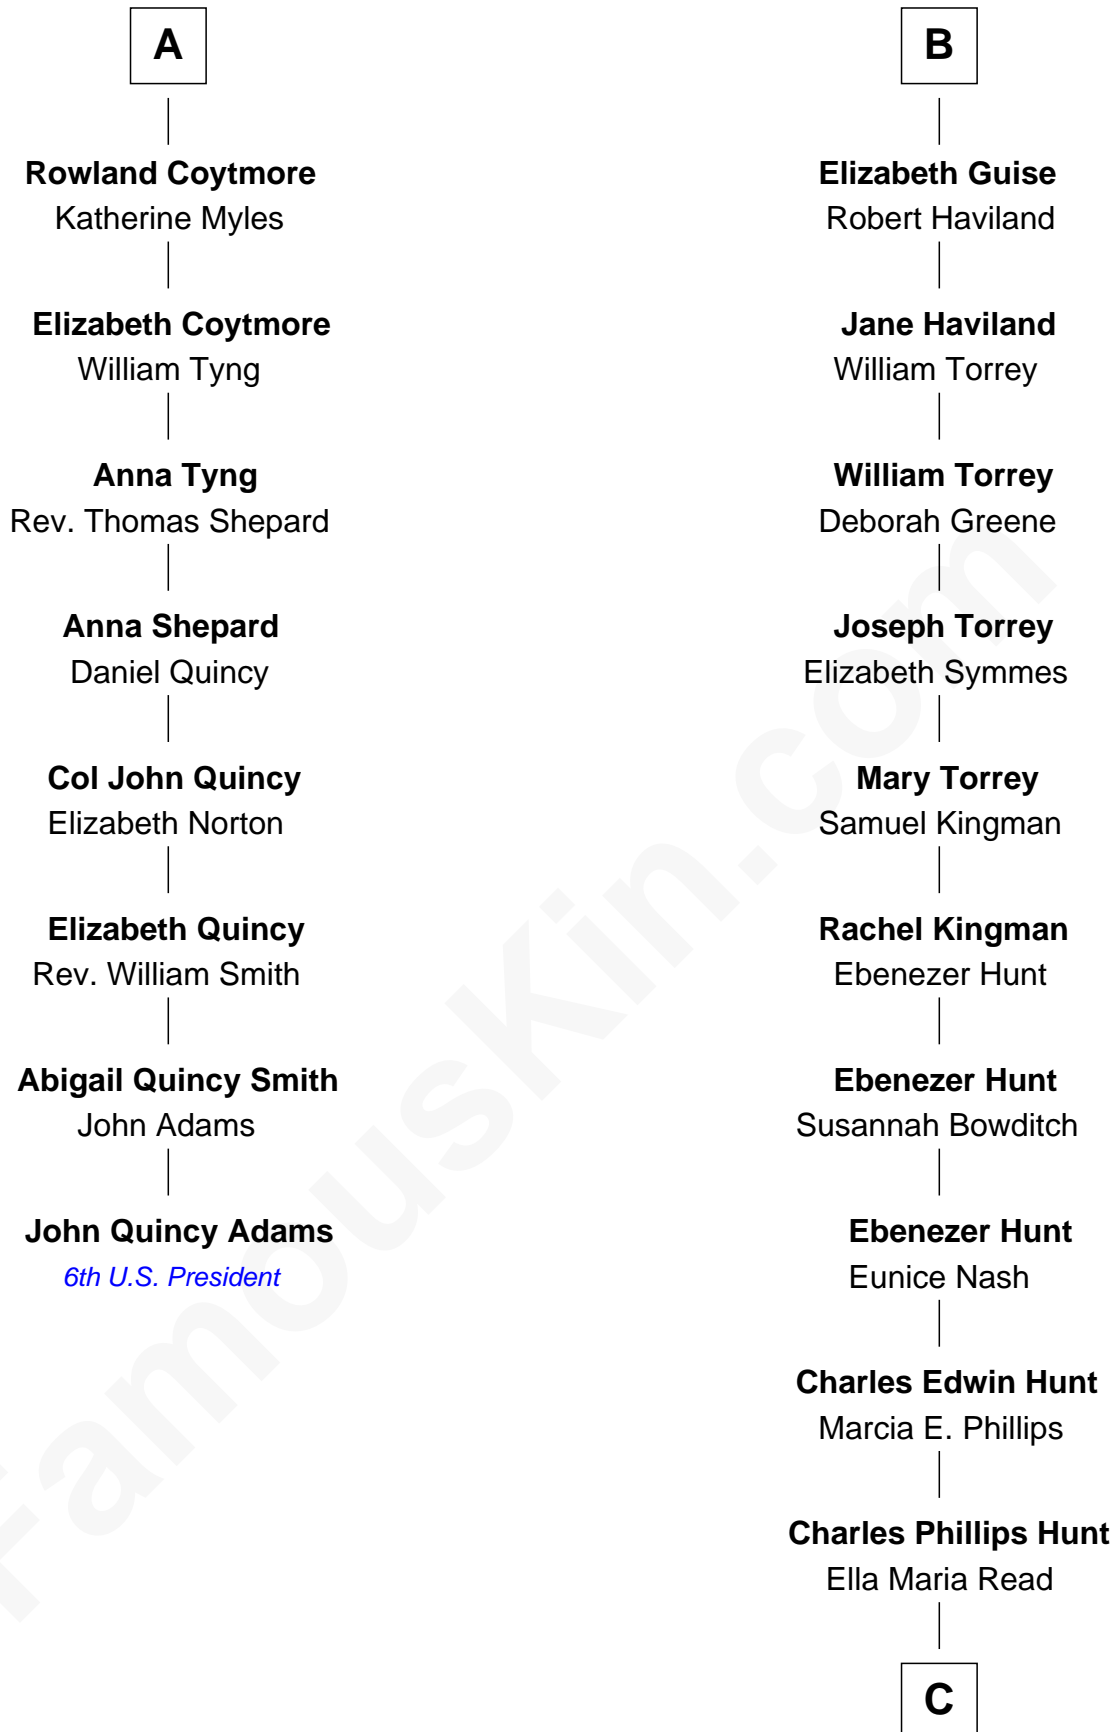

FamousKin.com
Relationship Chart of
John Quincy Adams
6th U.S. President

14th cousin 5 times removed of

Linda Hunt
TV and Movie Actress

C

Charles Edwin Hunt
Louise Phipps Davy

Raymond Davy Hunt
Elsie R. Doying