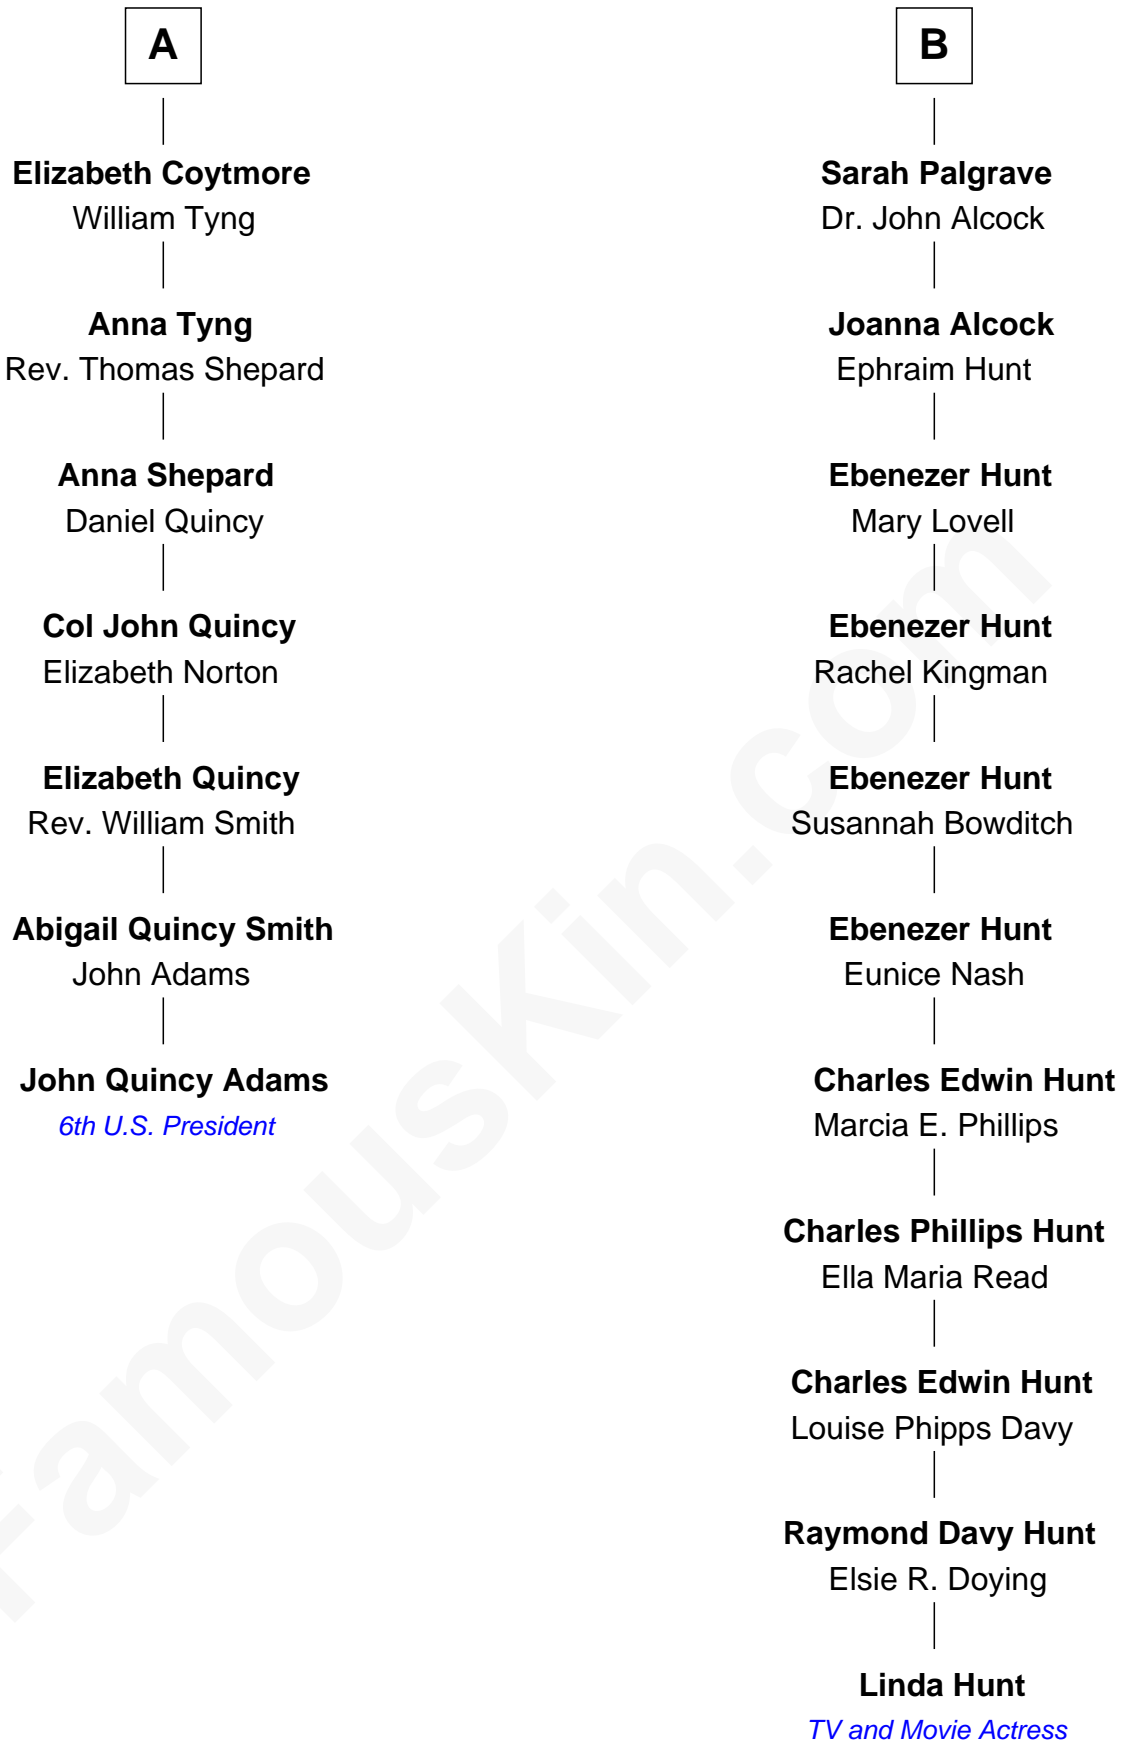

FamousKin.com
Relationship Chart of
John Quincy Adams
6th U.S. President

13th cousin 4 times removed of

Linda Hunt
TV and Movie Actress

Sir Robert Goushill
 Elizabeth Fitzalan

Linda Hunt photo by [RedCarpetReport](#) [\(CC BY-SA 2.0\)](#)