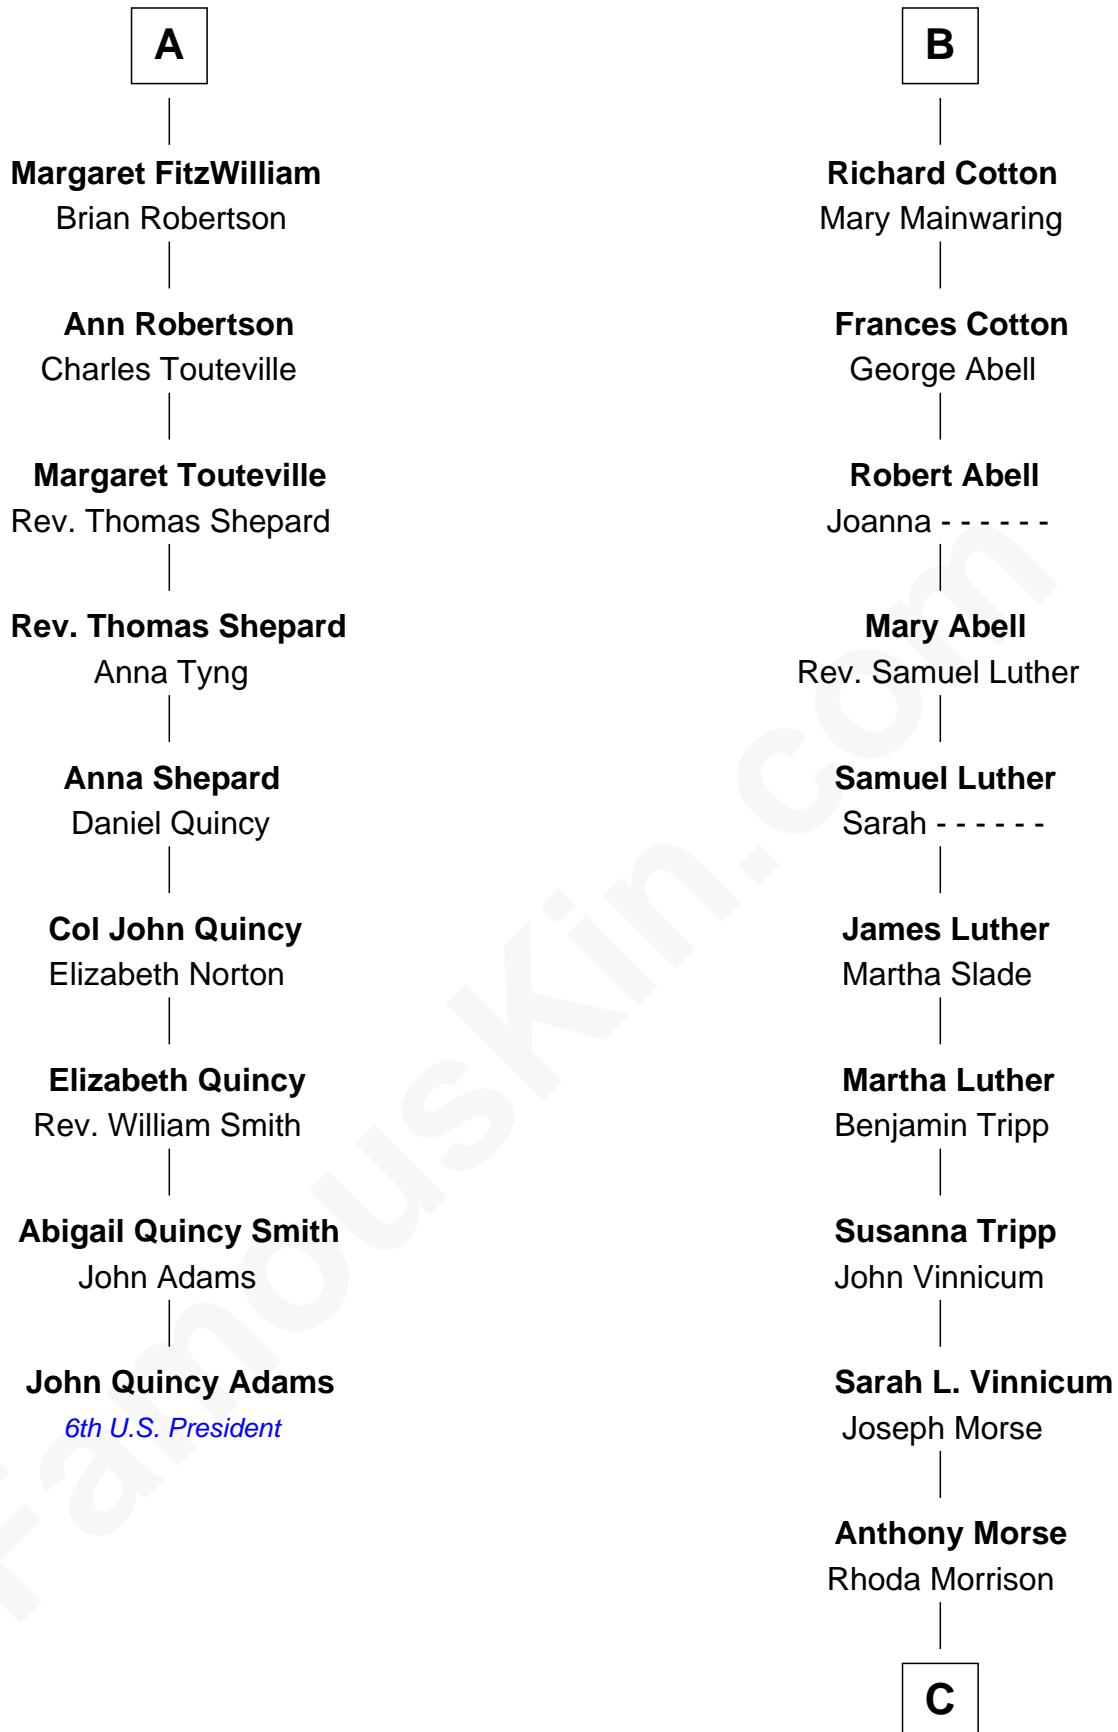

**FamousKin.com**  
**Relationship Chart of**  
**John Quincy Adams**  
*6th U.S. President*

15th cousin 3 times removed of

**Lizzie Borden**  
*Accused Murderess*

**Eudo la Zouche**  
 Milicent de Cantilupe

**C**

**Sarah Anthony Morse**  
Andrew Jackson Borden

**Lizzie Borden**  
*Accused Murderess*

FamousKin.com