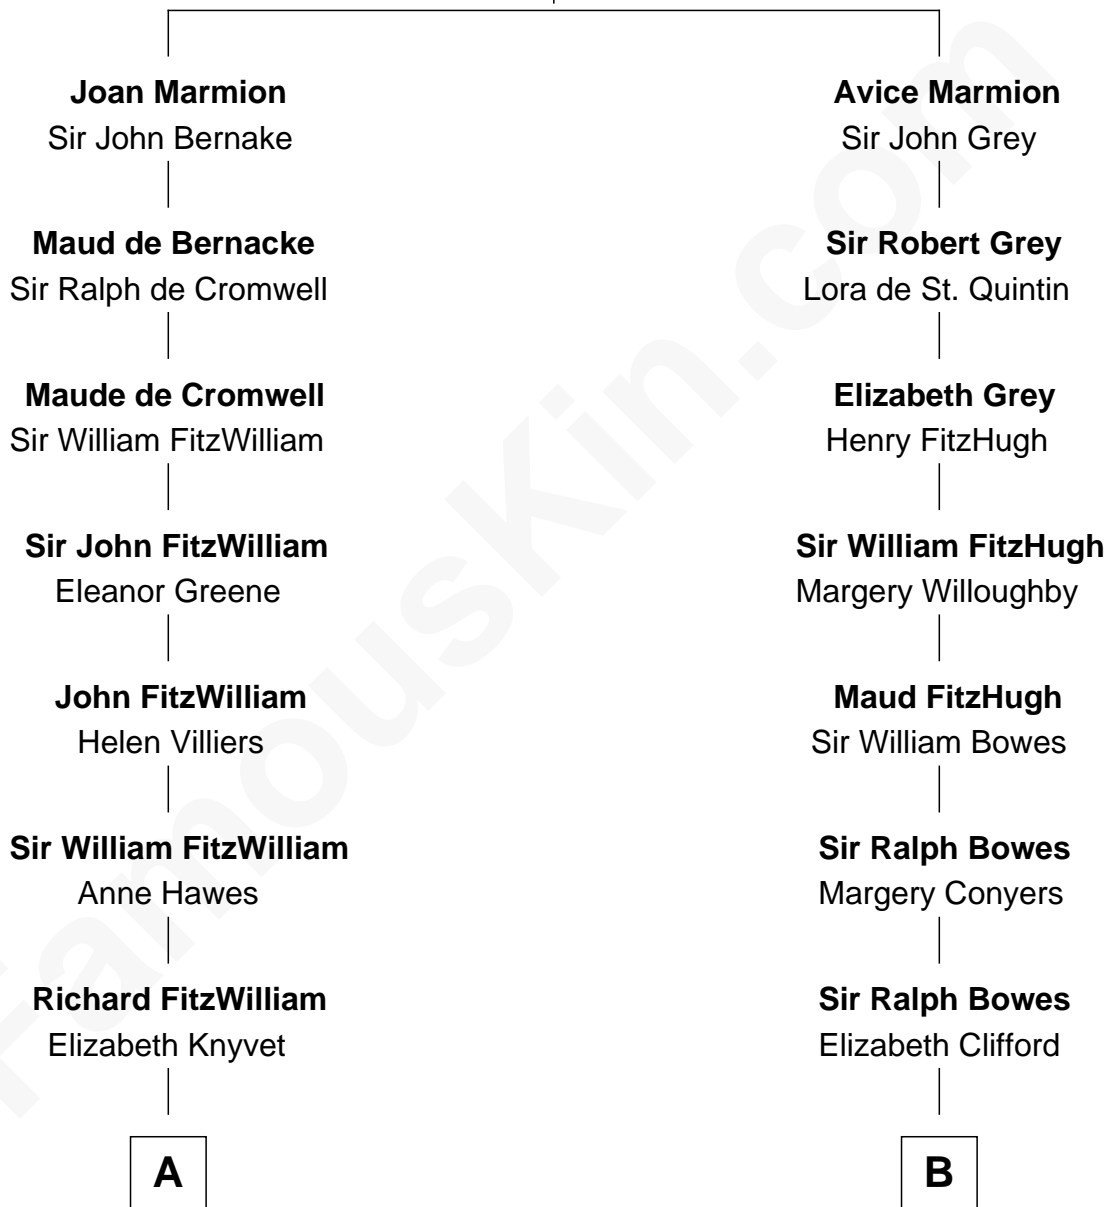

FamousKin.com
Relationship Chart of
John Quincy Adams
6th U.S. President

15th cousin 5 times removed of
Elizabeth Montgomery
TV Actress - "Bewitched"

Sir John Marmion
Maud de Furnival

C

Nathan Barney

Mary A. Deverell

Mary Weed Barney

Henry Montgomery

Henry Montgomery

Elizabeth Bryan Allen

Elizabeth Montgomery

TV Actress - "Bewitched"

FamousKin.com