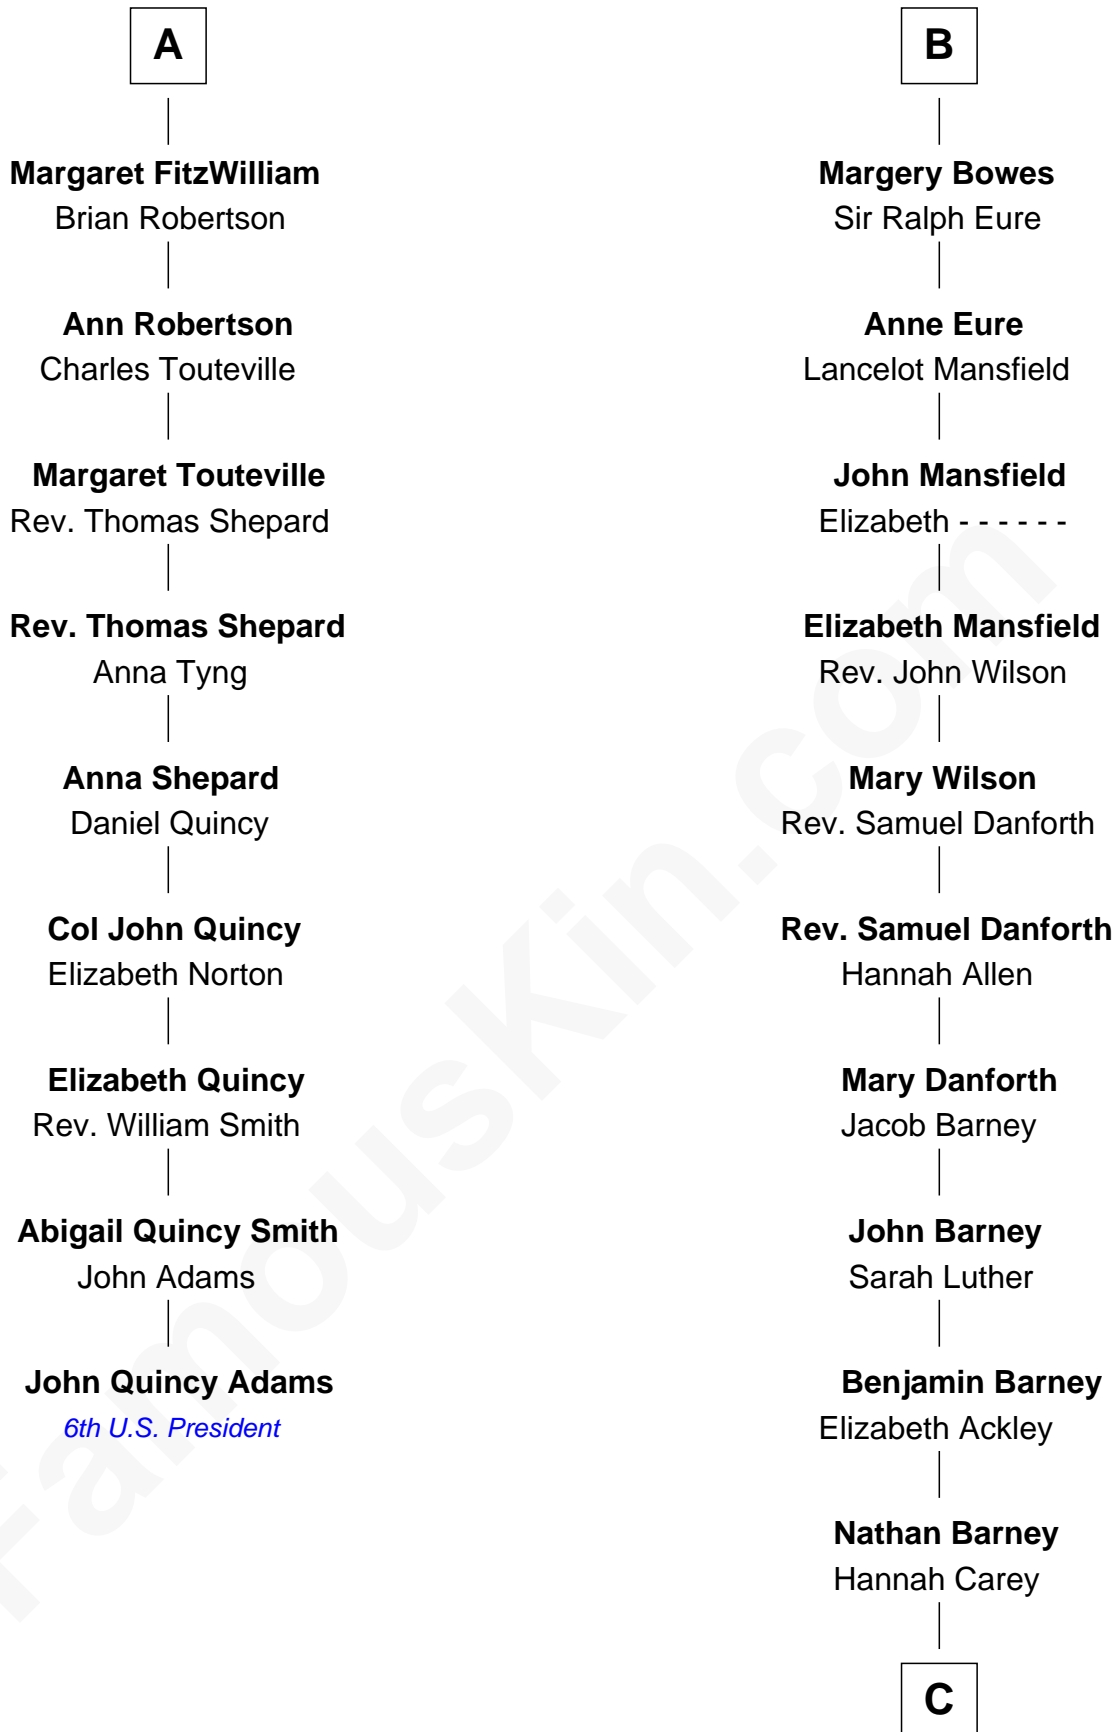

FamousKin.com
Relationship Chart of
John Quincy Adams
6th U.S. President

15th cousin 5 times removed of
Elizabeth Montgomery
TV Actress - "Bewitched"

Sir John Marmion
Maud de Furnival

C

Nathan Barney

Mary A. Deverell

Mary Weed Barney

Henry Montgomery

Henry Montgomery

Elizabeth Bryan Allen

Elizabeth Montgomery

TV Actress - "Bewitched"

FamousKin.com