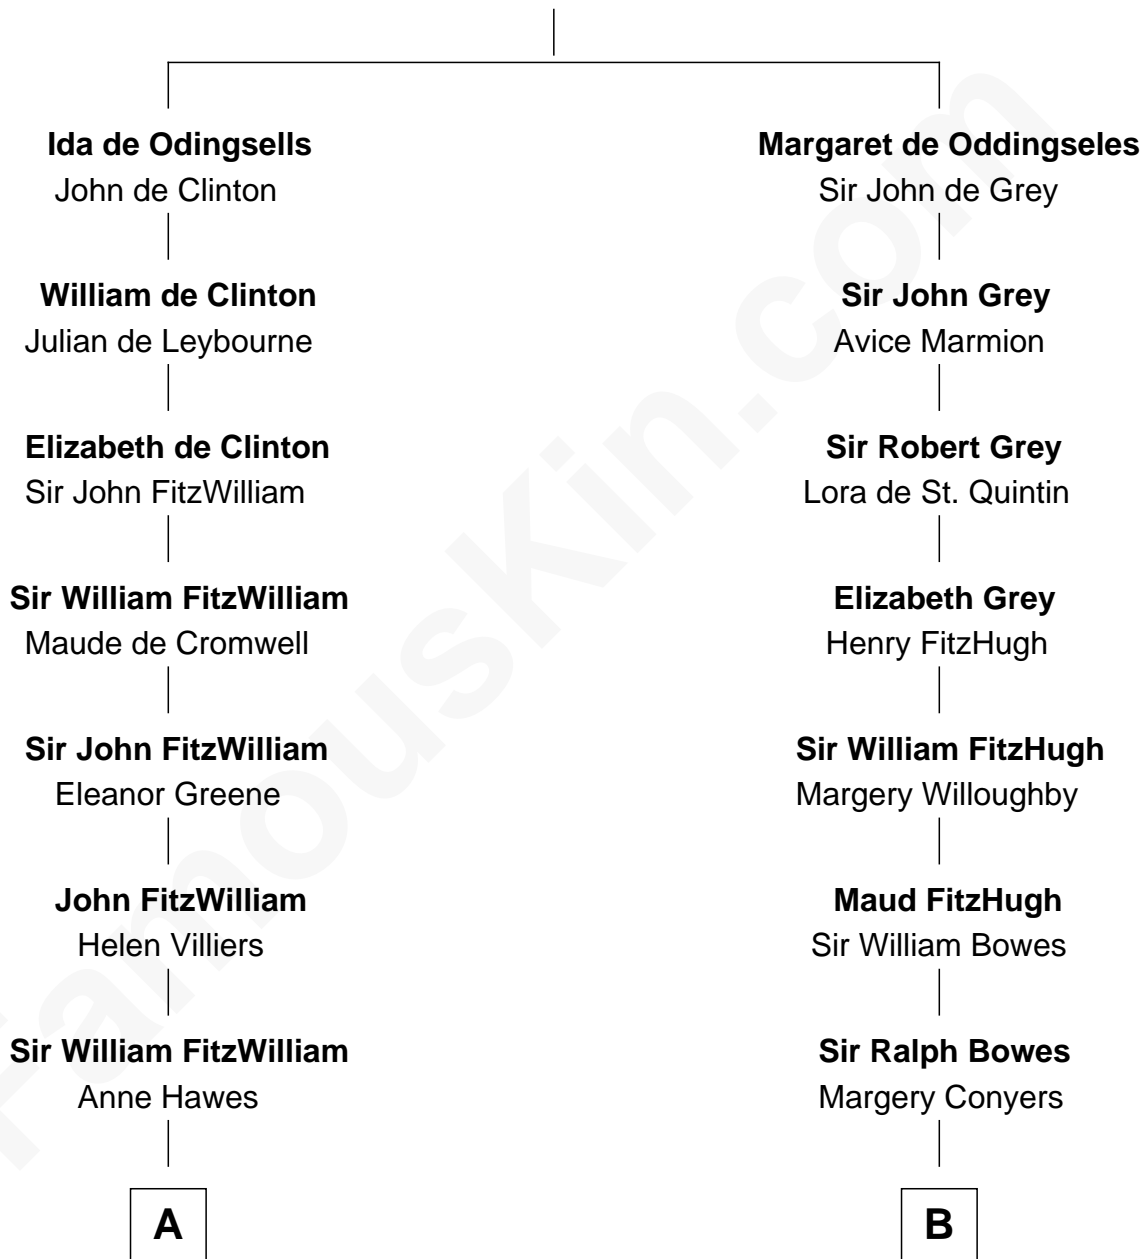

FamousKin.com Relationship Chart of

John Quincy Adams

6th U.S. President

16th cousin 5 times removed of

Elizabeth Montgomery

TV Actress - "Bewitched"

William de Odingsells

Ela FitzWalter

C

Nathan Barney

Hannah Carey

Nathan Barney

Mary A. Deverell

Mary Weed Barney

Henry Montgomery

Henry Montgomery

Elizabeth Bryan Allen

Elizabeth Montgomery

TV Actress - "Bewitched"