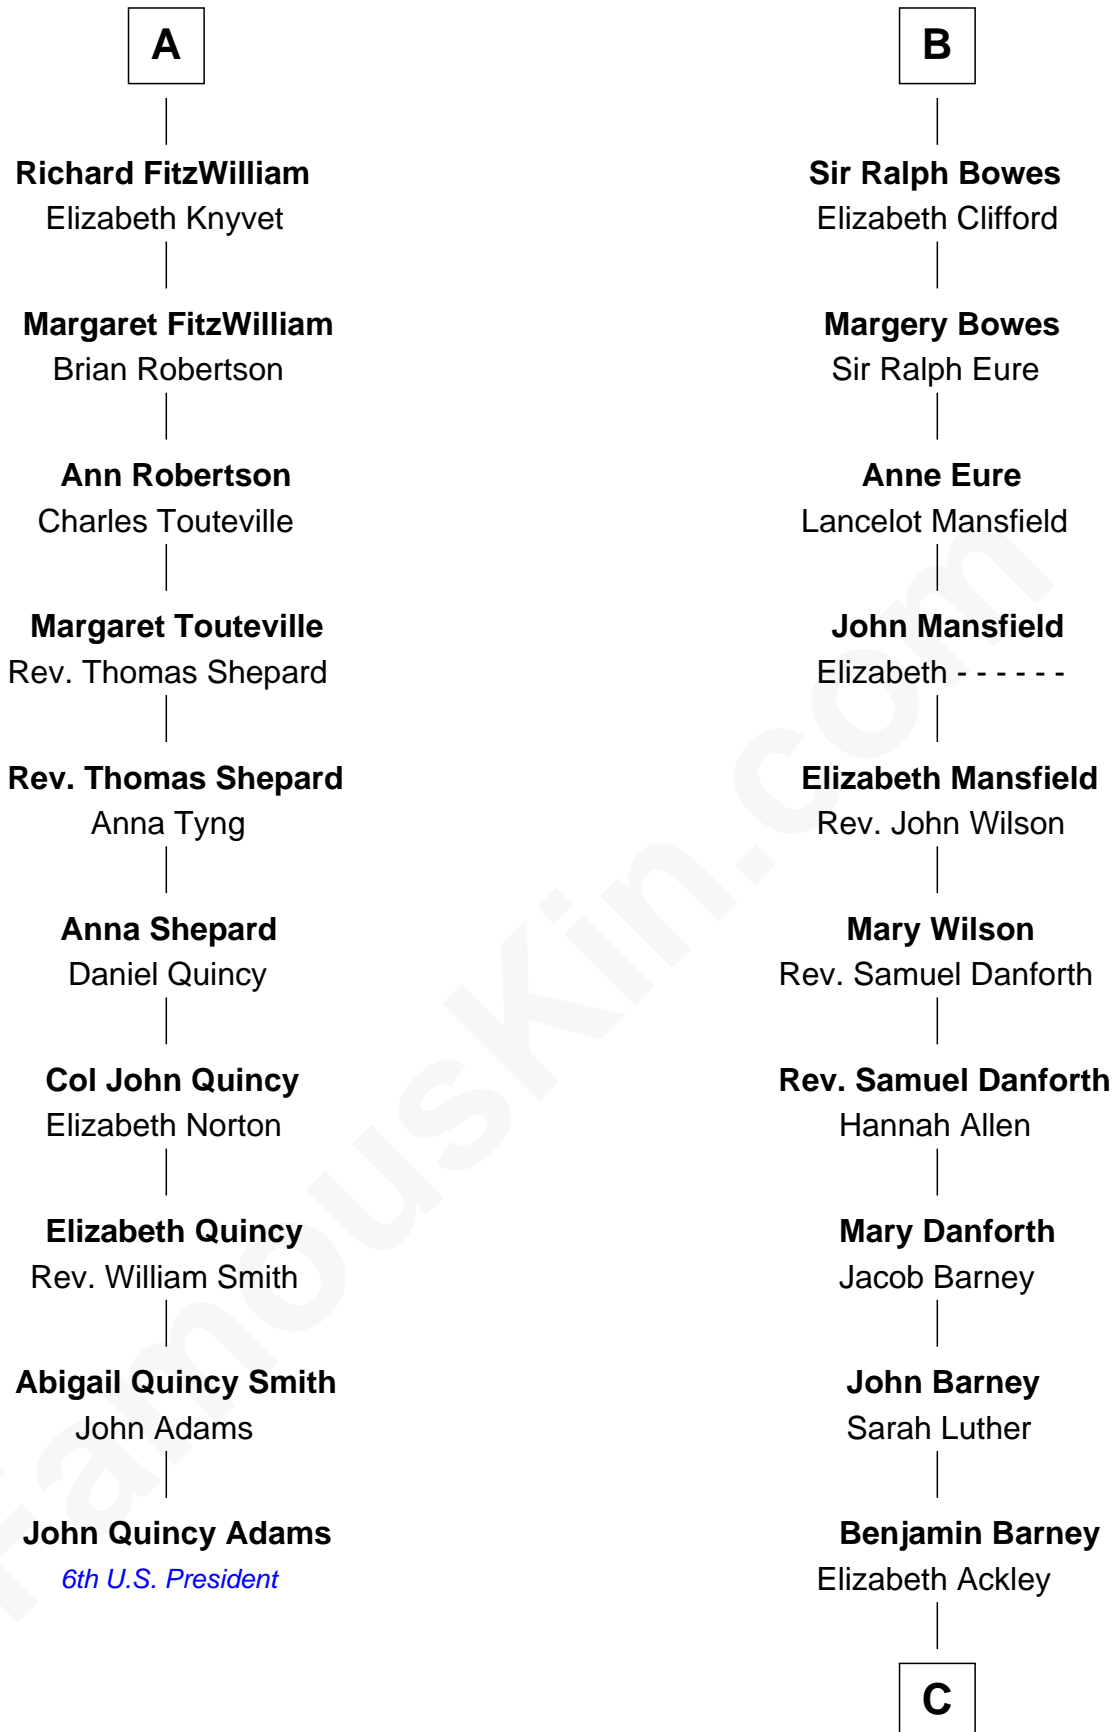

FamousKin.com Relationship Chart of

John Quincy Adams

6th U.S. President

16th cousin 5 times removed of

Elizabeth Montgomery

TV Actress - "Bewitched"

William de Odingsells

Ela FitzWalter

C

Nathan Barney

Hannah Carey

Nathan Barney

Mary A. Deverell

Mary Weed Barney

Henry Montgomery

Henry Montgomery