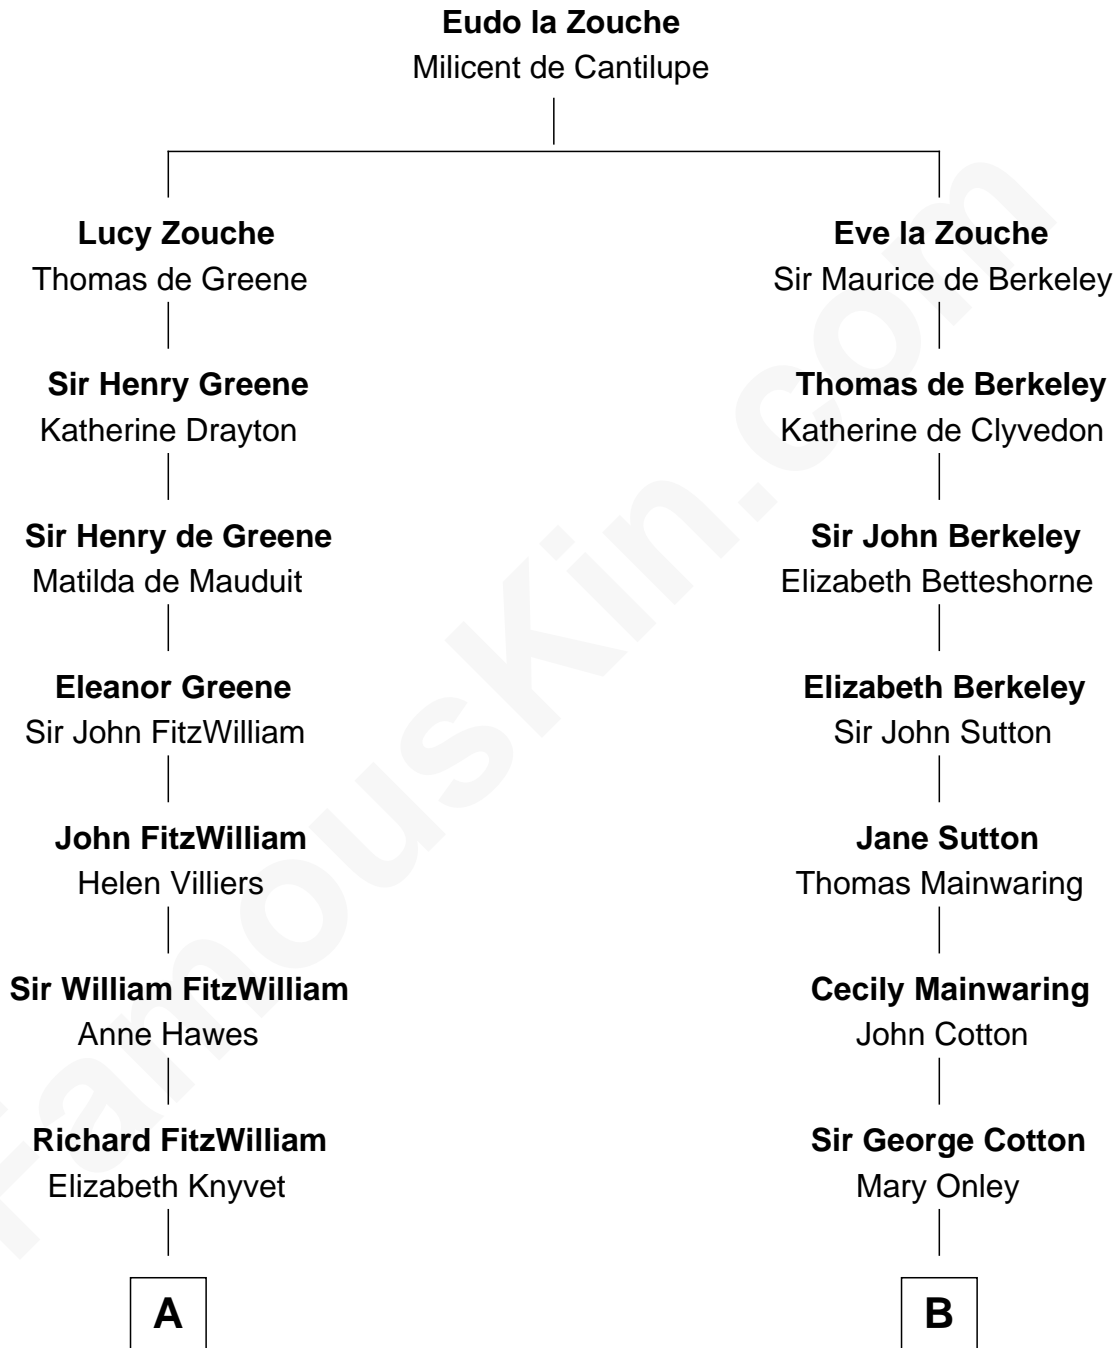

FamousKin.com
Relationship Chart of
John Quincy Adams
6th U.S. President

15th cousin 4 times removed of

Elizabeth Montgomery
TV Actress - "Bewitched"

C

—
Mary Weed Barney

Henry Montgomery

—
Henry Montgomery

Elizabeth Bryan Allen

—
Elizabeth Montgomery

TV Actress - "Bewitched"

FamousKin.com