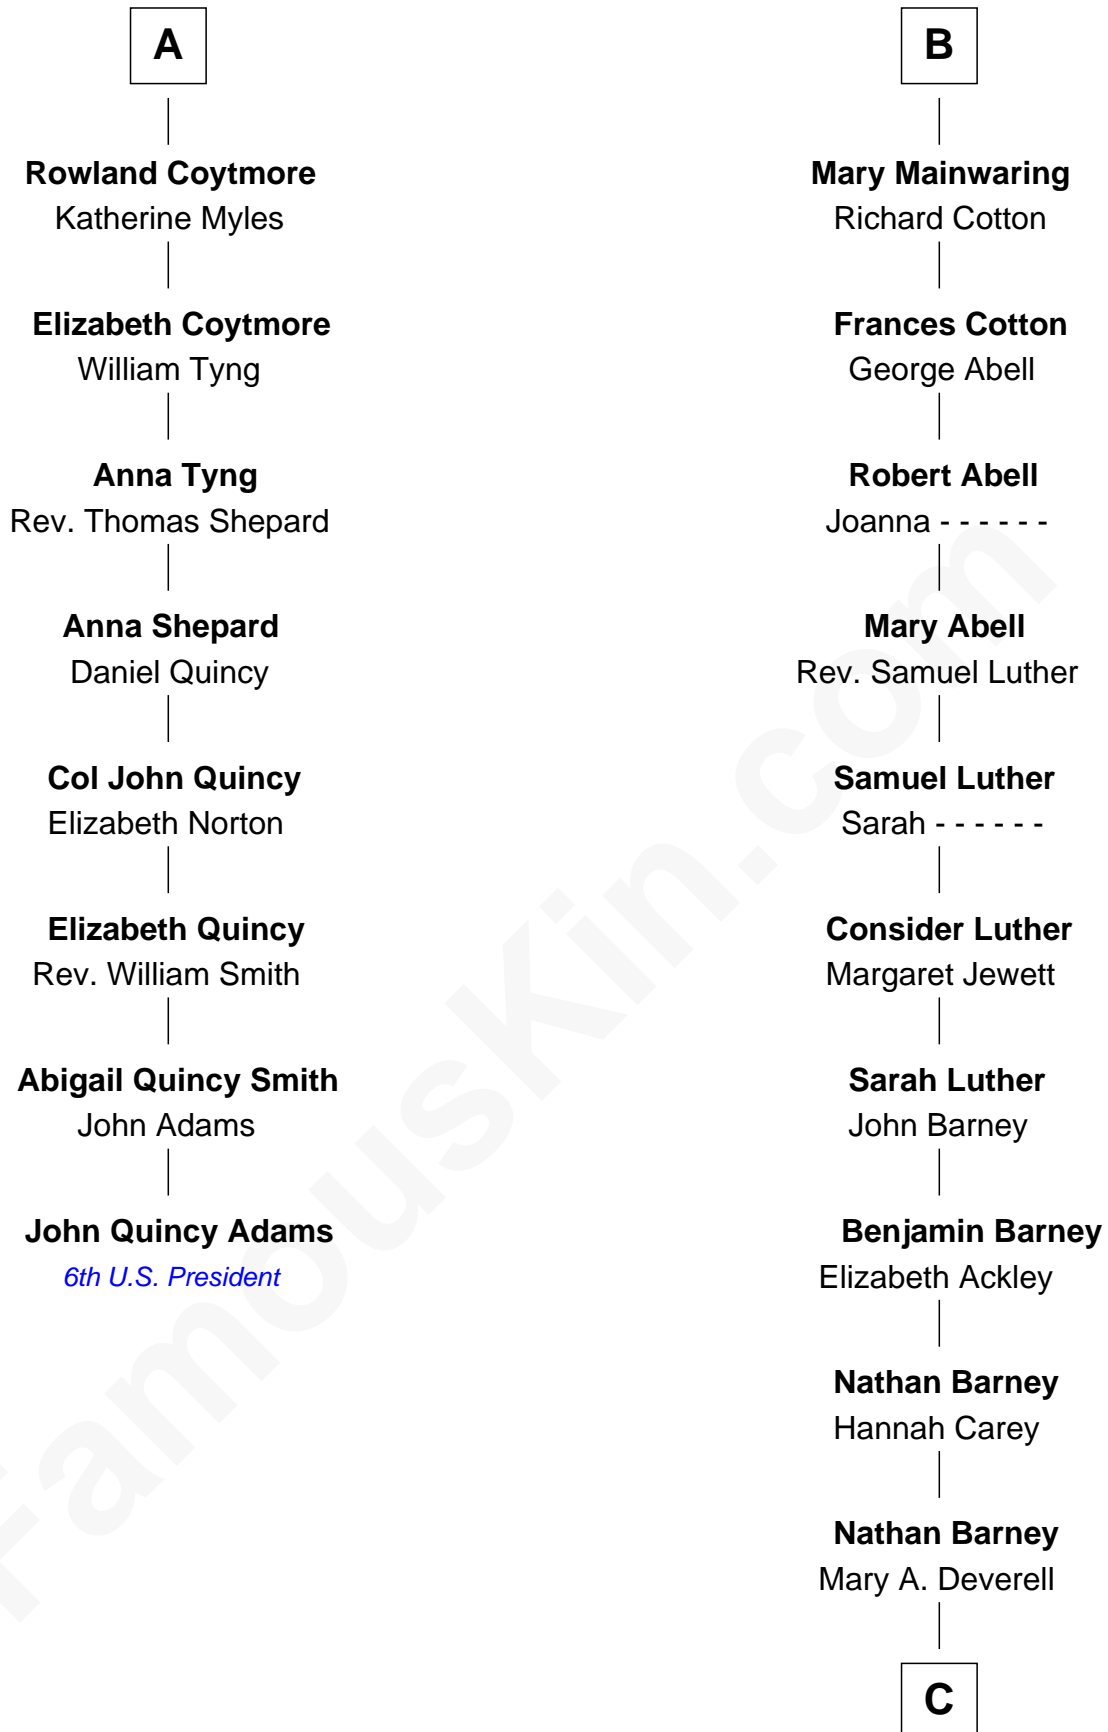

FamousKin.com
Relationship Chart of
John Quincy Adams
6th U.S. President

14th cousin 5 times removed of

Elizabeth Montgomery
TV Actress - "Bewitched"

Sir Richard Fitzalan
 Elizabeth de Bohun

C

—
Mary Weed Barney
Henry Montgomery

—
Henry Montgomery
Elizabeth Bryan Allen

—
Elizabeth Montgomery
TV Actress - "Bewitched"

FamousKin.com