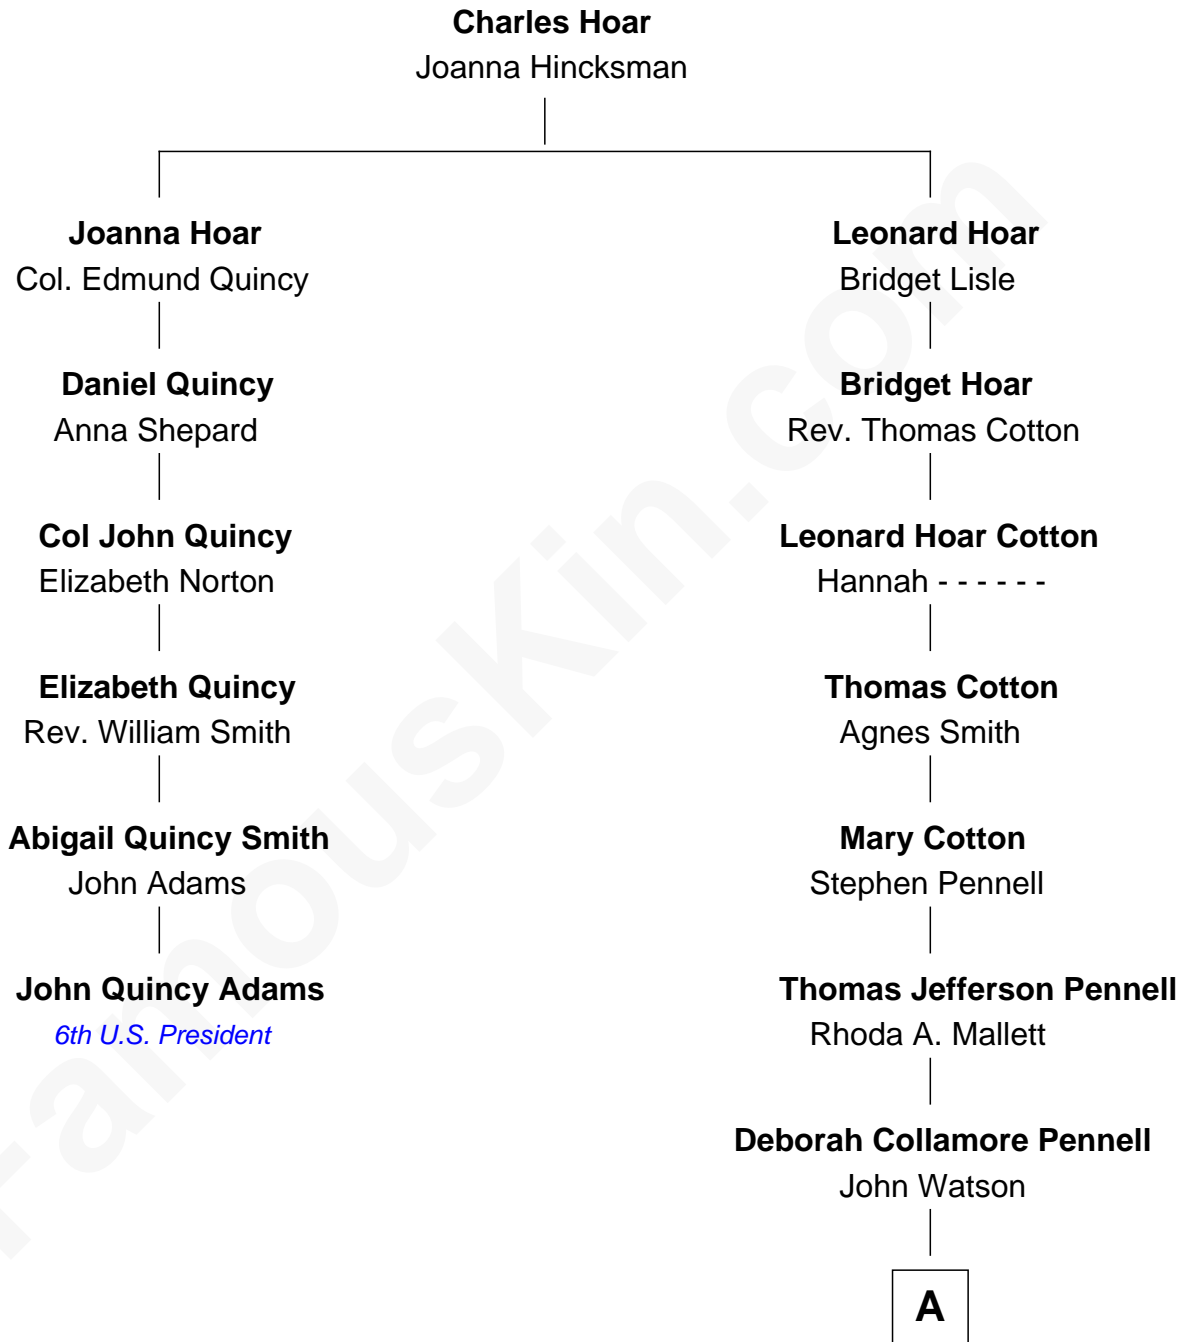

**FamousKin.com**  
**Relationship Chart of**  
**John Quincy Adams**  
*6th U.S. President*

**5th cousin 5 times removed of**  
**Warren Buffett**  
*Chairman & CEO, Berkshire Hathaway*

**A**

—  
**Susan Ann Watson**

Ford Bela Barber

—  
**Stella Frances Barber**

John Ammon Stahl

—  
**Leila Stahl**

Howard Homan Buffett

—  
**Warren Buffett**

*Chairman & CEO, Berkshire Hathaway*

FamousKin.com