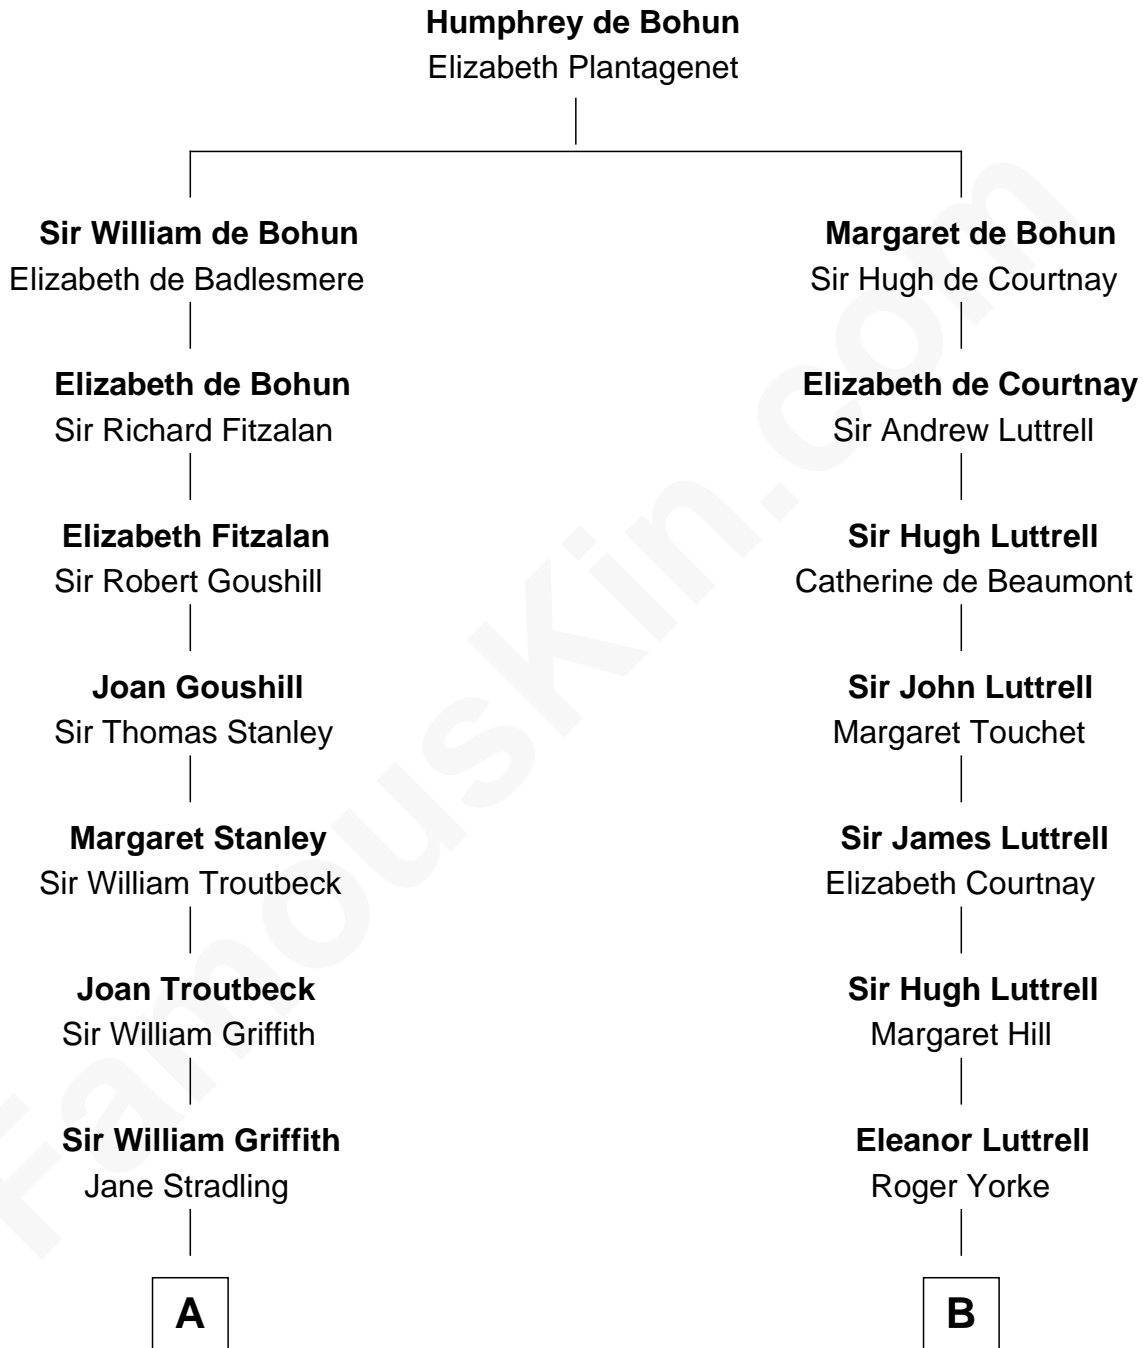

**FamousKin.com**  
**Relationship Chart of**  
**John Quincy Adams**  
*6th U.S. President*

**16th cousin 4 times removed of**  
**Dick Cheney**  
*46th U.S. Vice-President*

**C**

Samuel Fletcher Cheney

Ella A. Phillips

Thomas Herbert Cheney

Margaret E. Tyler

Richard Herbert Cheney

Marge Lorraine Dickey

**Dick Cheney**

*46th U.S. Vice-President*

FamousKin.com