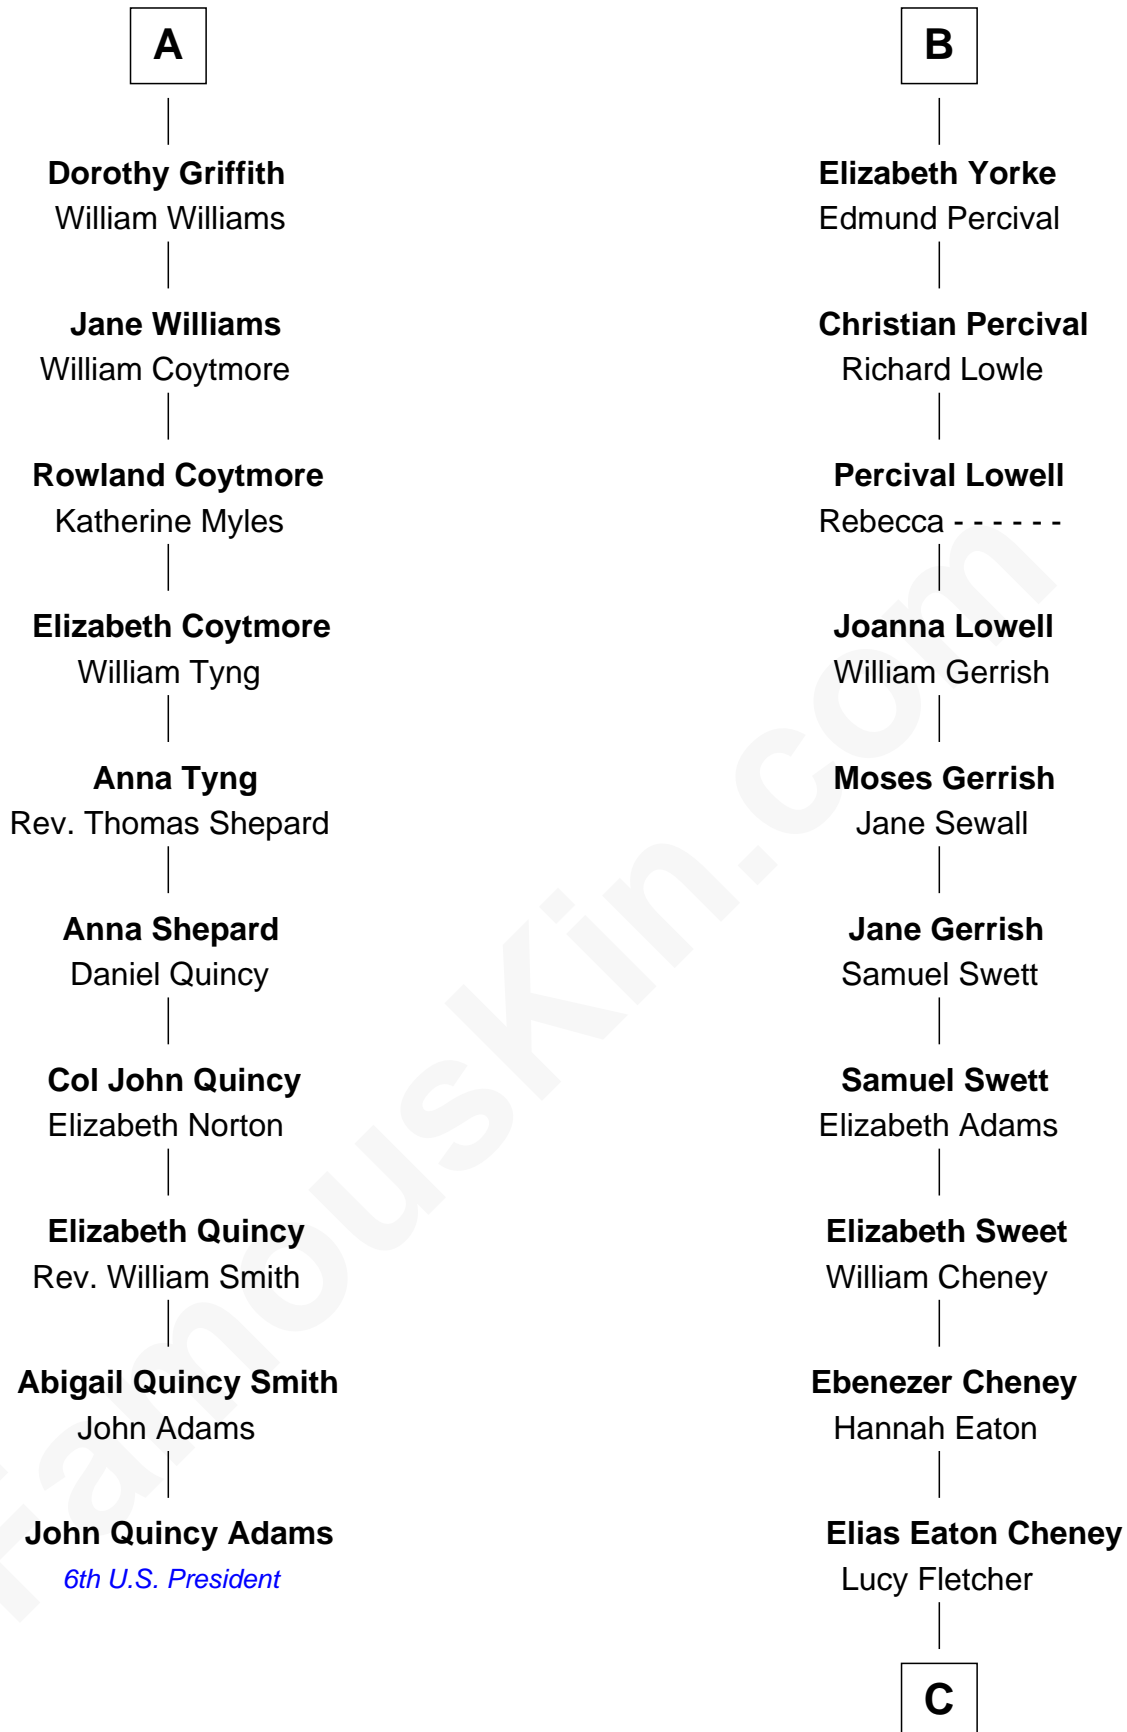

**FamousKin.com**  
**Relationship Chart of**  
**John Quincy Adams**  
*6th U.S. President*

**16th cousin 4 times removed of**  
**Dick Cheney**  
*46th U.S. Vice-President*

**C**

Samuel Fletcher Cheney

Ella A. Phillips

Thomas Herbert Cheney

Margaret E. Tyler

Richard Herbert Cheney

Marge Lorraine Dickey

**Dick Cheney**

*46th U.S. Vice-President*

FamousKin.com