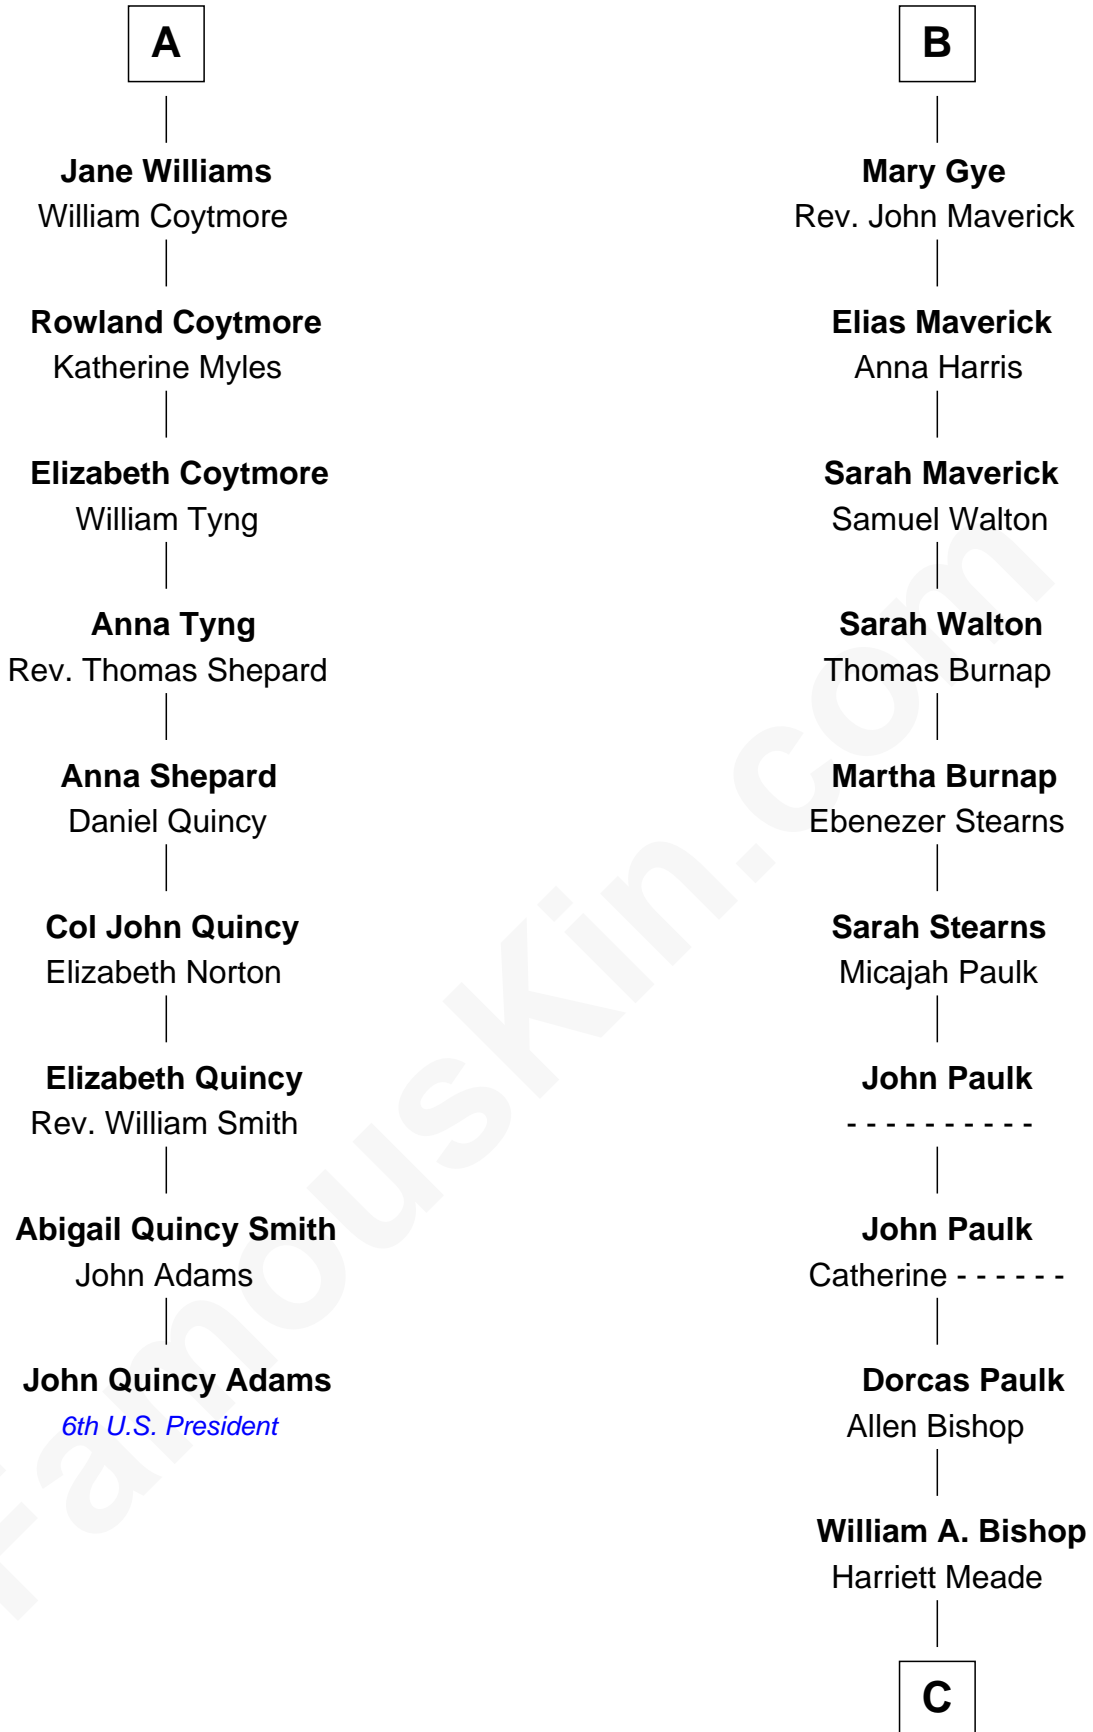

FamousKin.com
Relationship Chart of
John Quincy Adams
6th U.S. President

15th cousin 5 times removed of
Michael Strahan
NFL Player and TV Personality

C

Creola Mead

Jado D. Traylor

James Curtis Traylor

Caroline McCarter