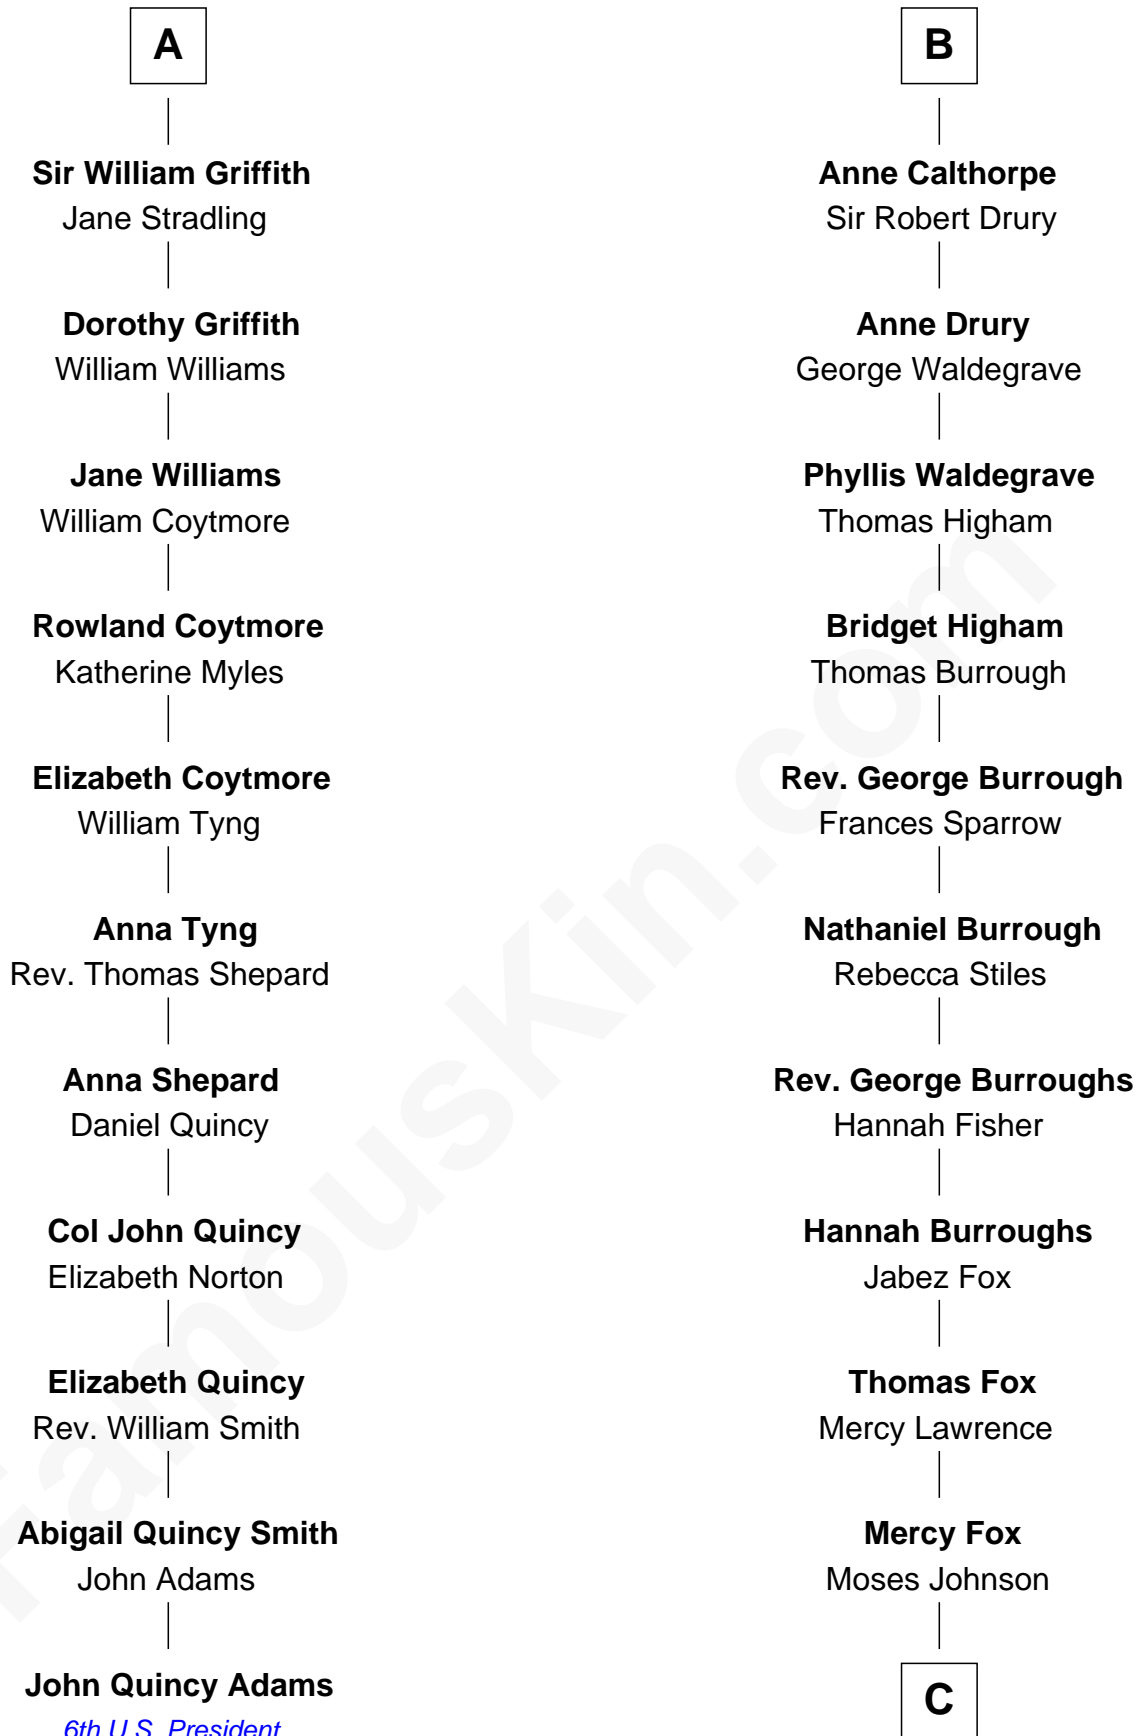

FamousKin.com
Relationship Chart of
John Quincy Adams
6th U.S. President

17th cousin 4 times removed of
Walt Disney
Co-Founder of The Walt Disney Company

C

Fanny Johnson

John Call

Eber Call

Violette Lawrence

Charles Call

Henrietta Gross

Flora Call

Elias Charles Disney

Walt Disney

Co-Founder of The Walt Disney Co.