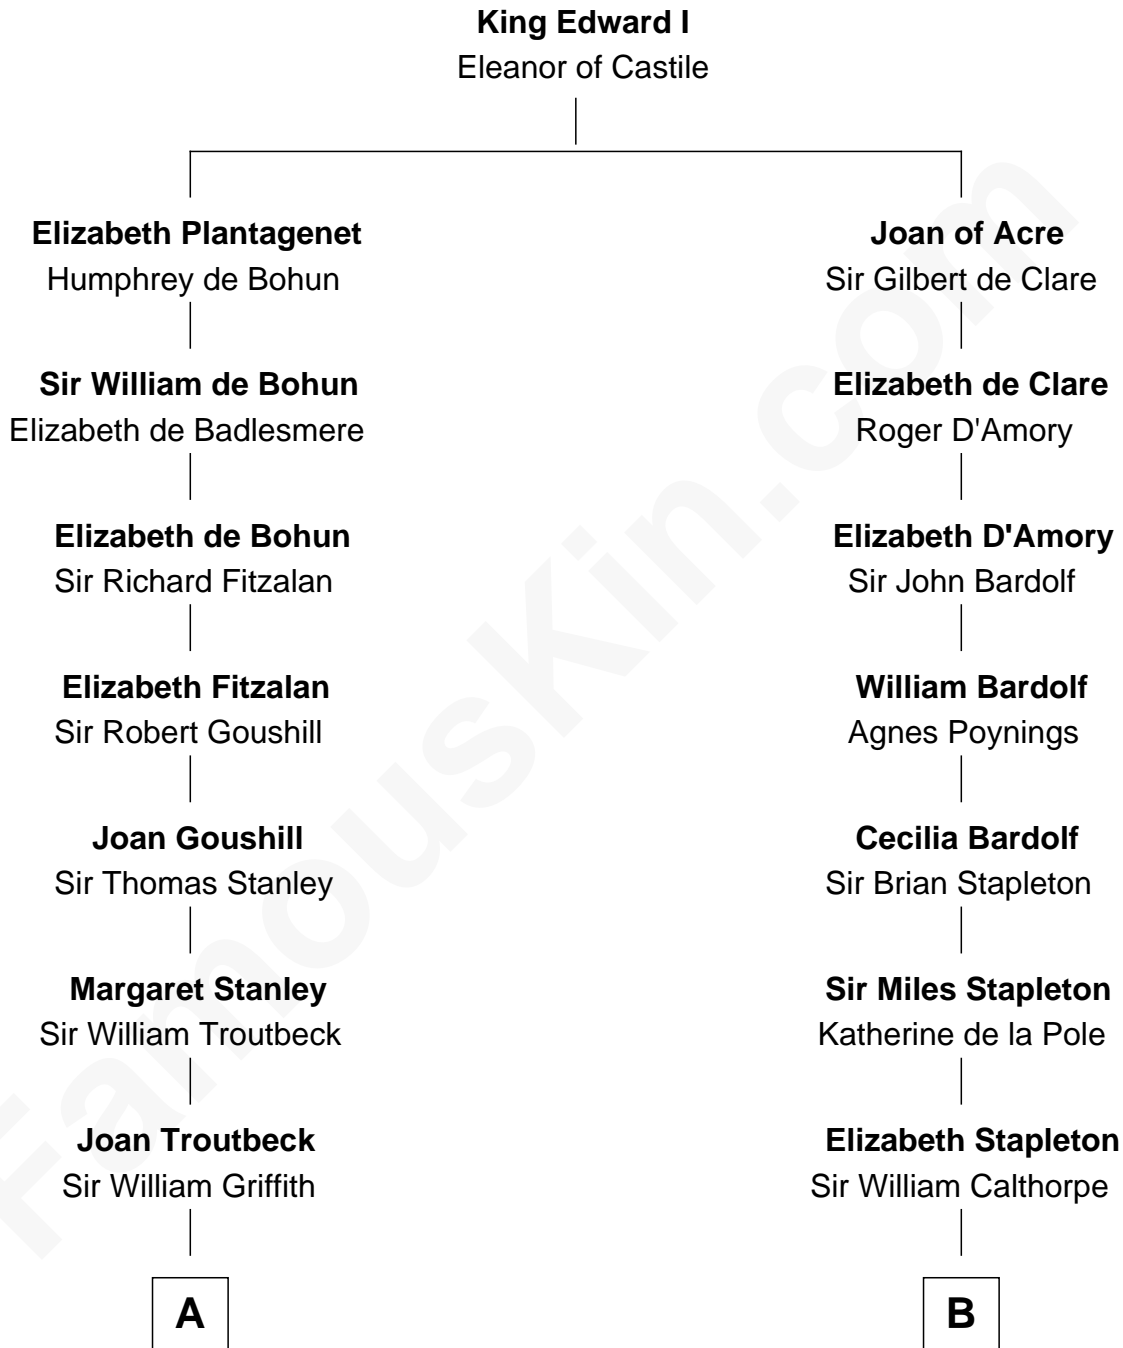

FamousKin.com
Relationship Chart of
John Quincy Adams
6th U.S. President

17th cousin 4 times removed of
Walt Disney
Co-Founder of The Walt Disney Company

C

Fanny Johnson

John Call

Eber Call

Violette Lawrence

Charles Call

Henrietta Gross

Flora Call

Elias Charles Disney

Walt Disney

Co-Founder of The Walt Disney Co.