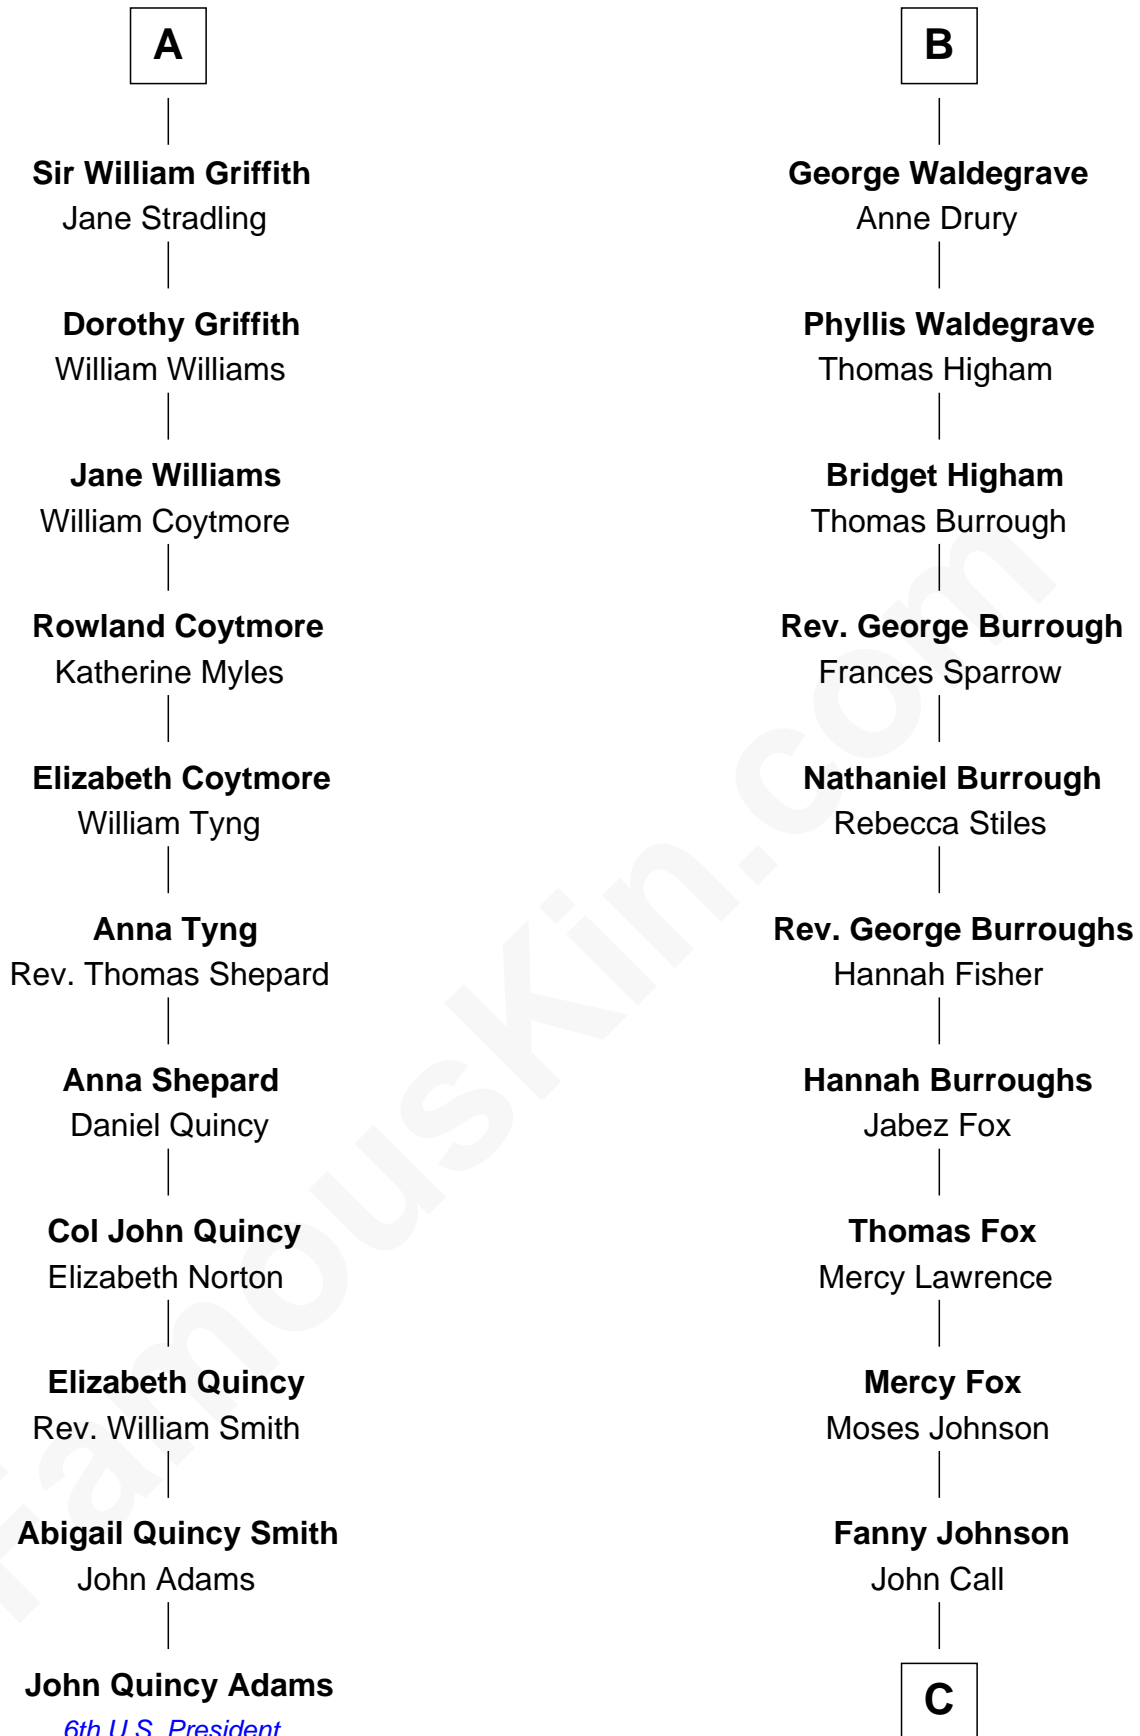

**FamousKin.com**  
**Relationship Chart of**  
**John Quincy Adams**  
*6th U.S. President*

17th cousin 3 times removed of

**Walt Disney**  
*Co-Founder of The Walt Disney Company*

**C**

**Eber Call**  
Violette Lawrence

**Charles Call**  
Henrietta Gross

**Flora Call**  
Elias Charles Disney

**Walt Disney**  
*Co-Founder of The Walt Disney Co.*

FamousKin.com