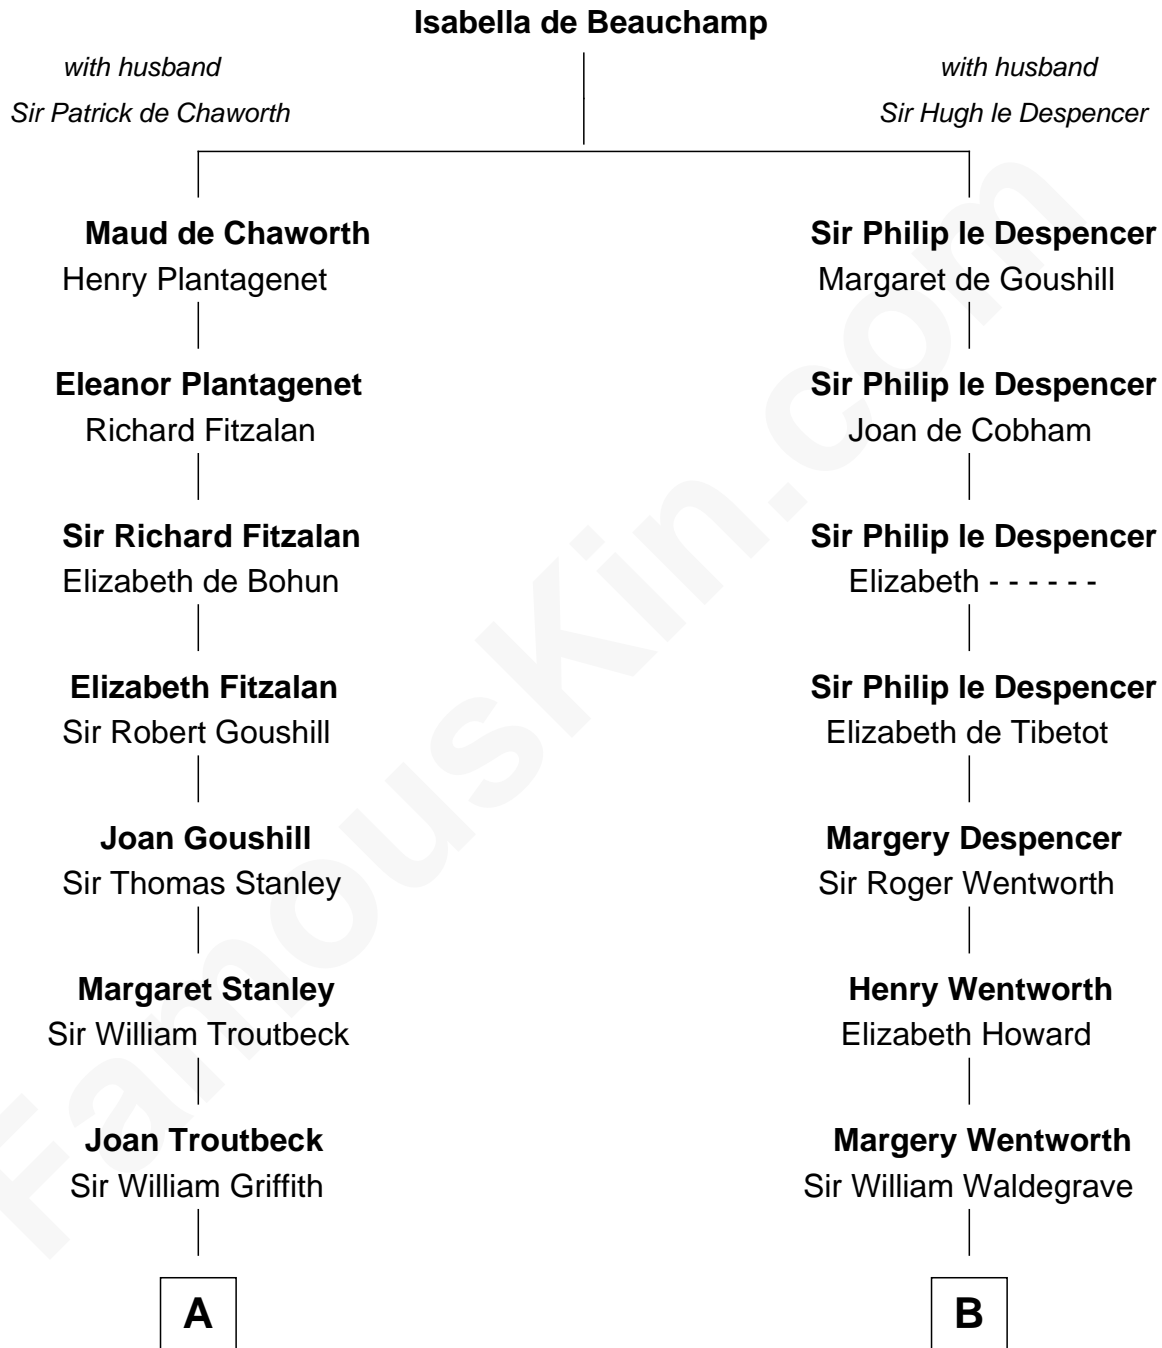

**FamousKin.com**  
**Relationship Chart of**  
**John Quincy Adams**  
*6th U.S. President*

17th cousin 3 times removed of

**Walt Disney**  
*Co-Founder of The Walt Disney Company*

**C**

**Eber Call**  
Violette Lawrence

**Charles Call**  
Henrietta Gross

**Flora Call**  
Elias Charles Disney

**Walt Disney**  
*Co-Founder of The Walt Disney Co.*

FamousKin.com