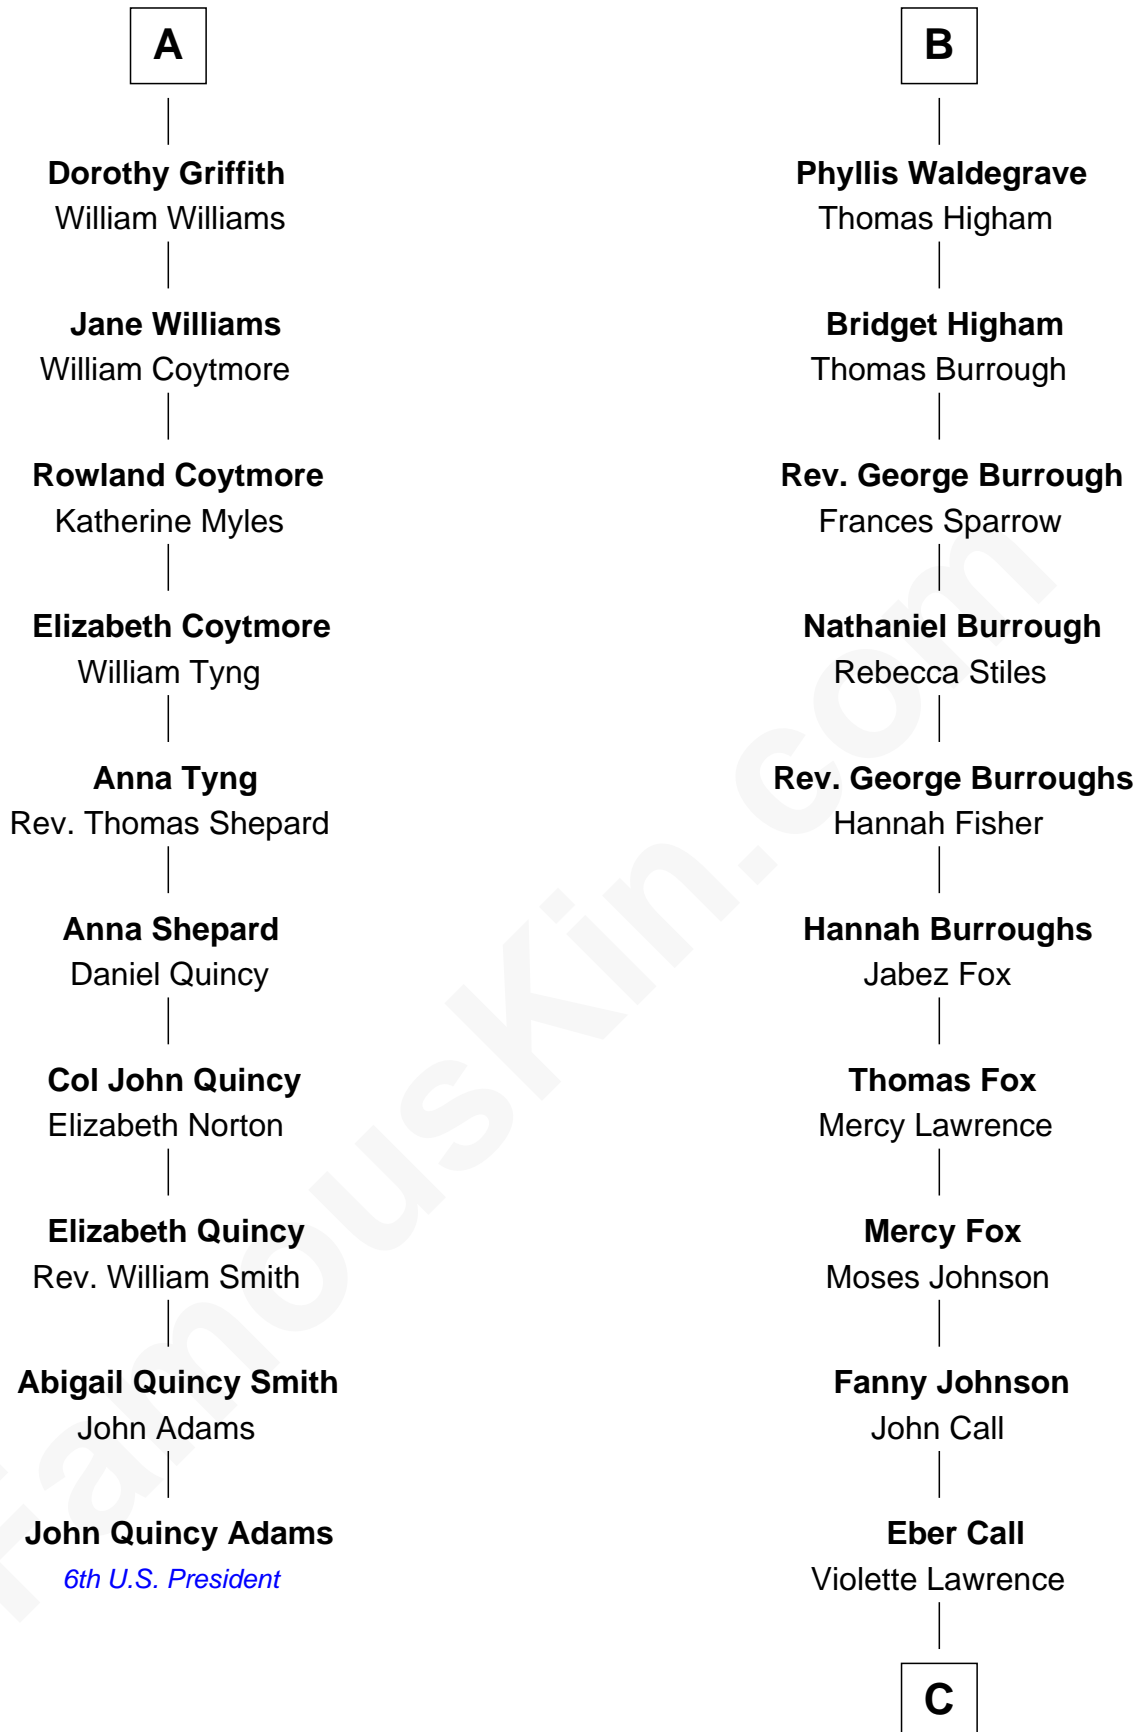

FamousKin.com
Relationship Chart of
John Quincy Adams
6th U.S. President

16th cousin 3 times removed of
Walt Disney
Co-Founder of The Walt Disney Company

C

Charles Call
Henrietta Gross

Flora Call
Elias Charles Disney

Walt Disney
Co-Founder of The Walt Disney Co.

FamousKin.com