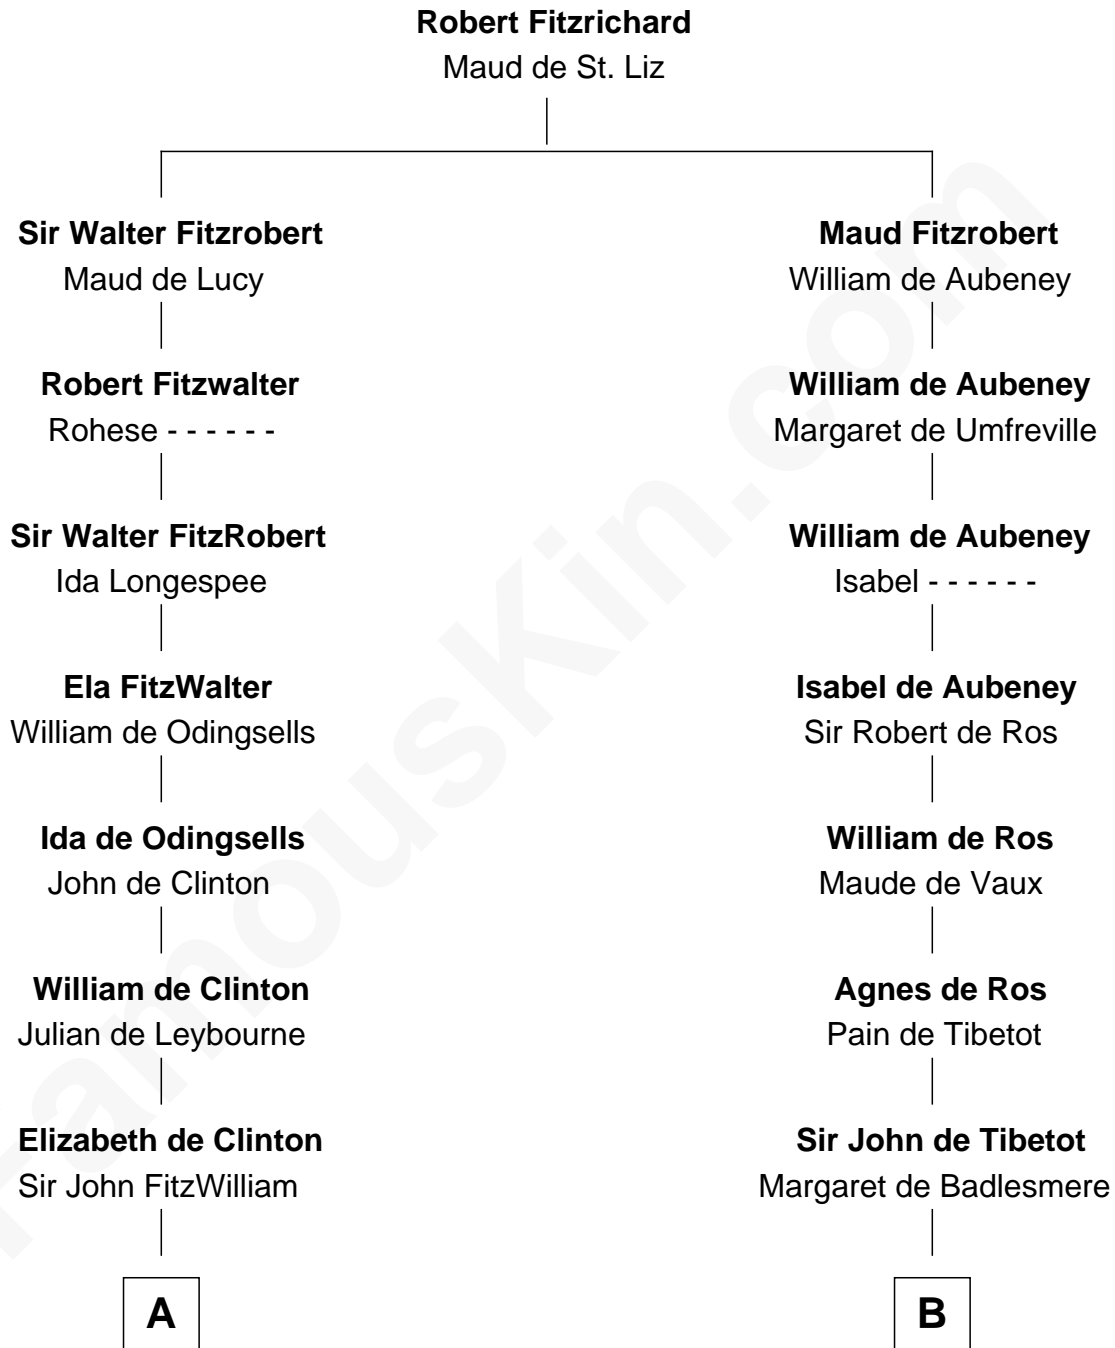

**FamousKin.com**  
**Relationship Chart of**  
**John Quincy Adams**  
*6th U.S. President*

**17th cousin 3 times removed of**  
**Rev. George Burroughs**  
*Executed for Witchcraft, Salem 1692*

**C**

Col John Quincy  
Elizabeth Norton

Elizabeth Quincy  
Rev. William Smith

Abigail Quincy Smith  
John Adams

John Quincy Adams  
*6th U.S. President*

FamousKin.com