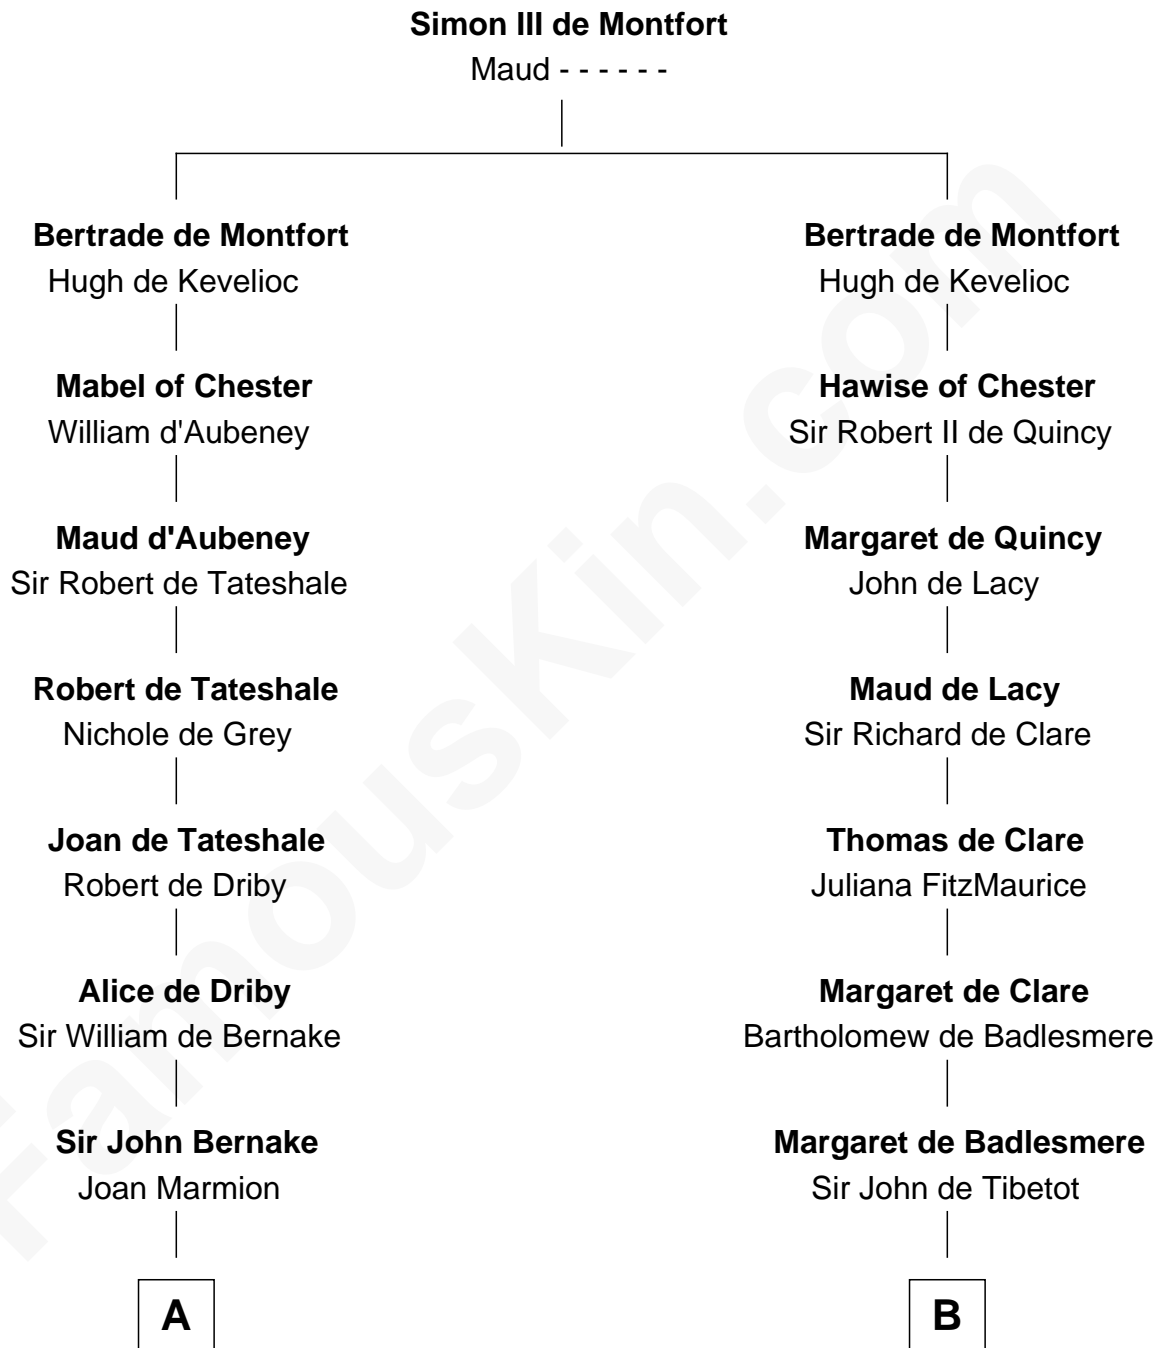

FamousKin.com
Relationship Chart of
John Quincy Adams
6th U.S. President

17th cousin 4 times removed of

Rev. George Burroughs
Executed for Witchcraft, Salem 1692

C

—
Anna Shepard

Daniel Quincy

—
Col John Quincy

Elizabeth Norton

—
Elizabeth Quincy

Rev. William Smith

—
Abigail Quincy Smith

John Adams

—
John Quincy Adams

6th U.S. President