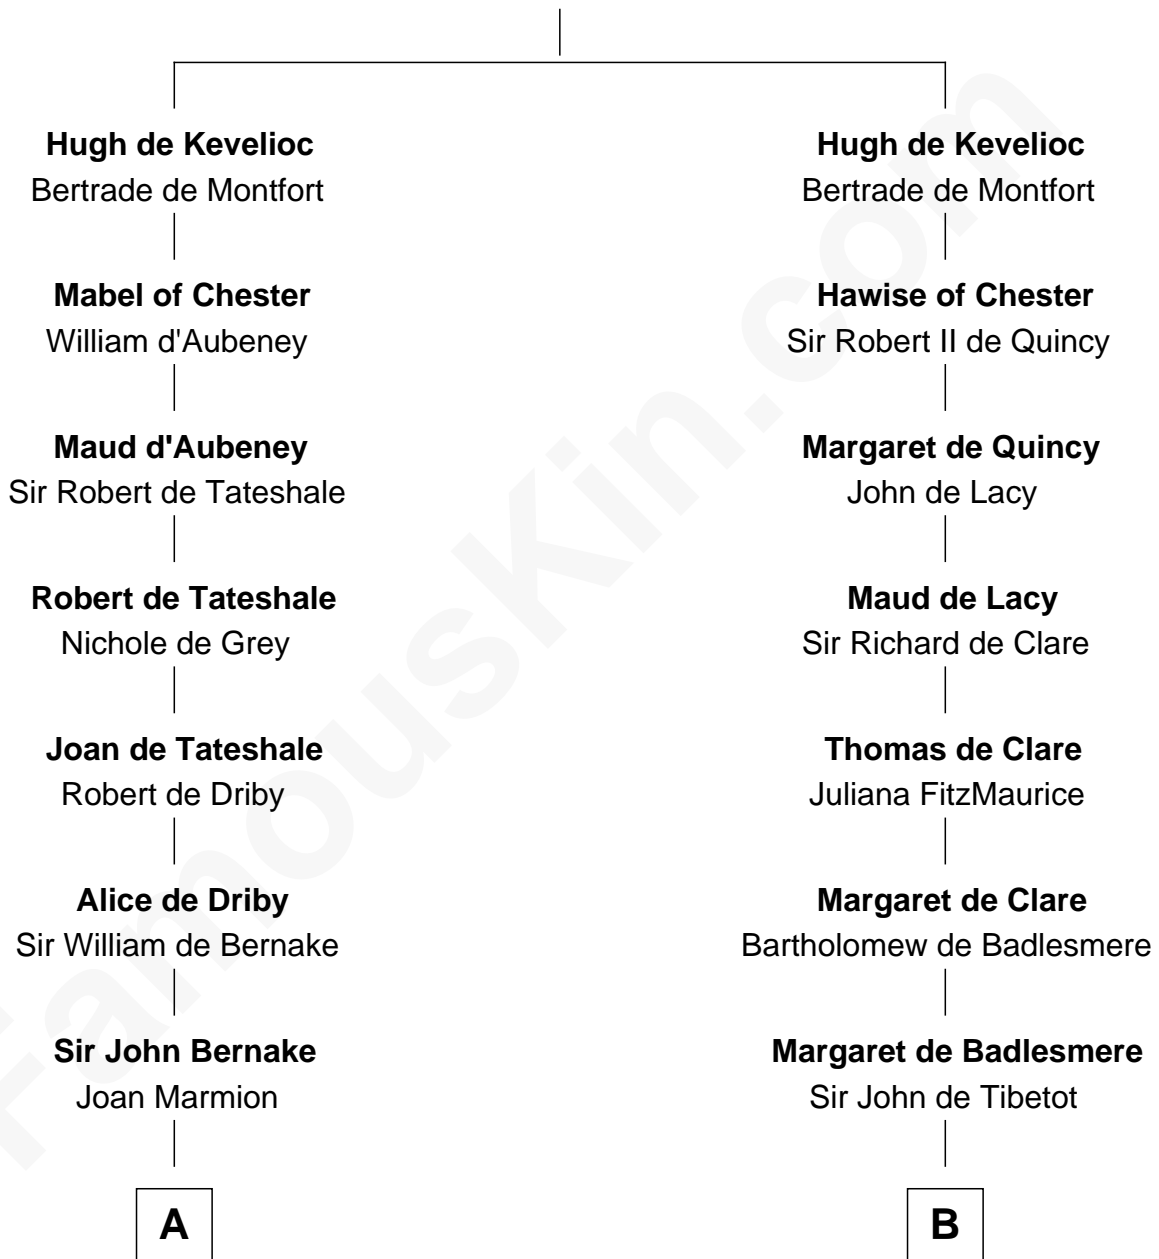

**FamousKin.com**  
**Relationship Chart of**  
**John Quincy Adams**  
*6th U.S. President*

**17th cousin 4 times removed of**  
**Rev. George Burroughs**  
*Executed for Witchcraft, Salem 1692*

**Sir Ranulf de Gernons**  
 Maud of Gloucester

**C**

**Anna Shepard**

Daniel Quincy

**Col John Quincy**

Elizabeth Norton

**Elizabeth Quincy**

Rev. William Smith

**Abigail Quincy Smith**

John Adams

**John Quincy Adams**

*6th U.S. President*